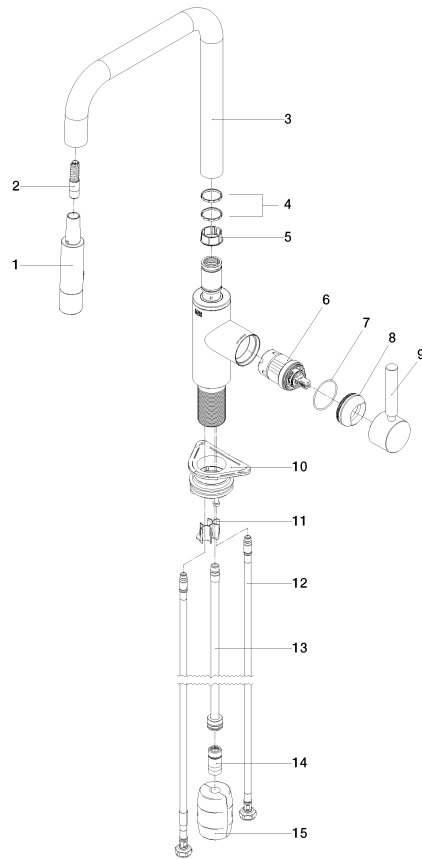

33 870 861

- 240mm projection
- pivotable spout 360°
- Optional swivel limiter available with swivel limiter set 12 823 970 90
- laminar and spray flow
- 1800 mm metal shower hose
- sprayface with anti-scaling system
- max. flow 10.4 l/min at 3 bar flow pressure
- lead-free
- This product can help a building meet the requirements of Green Building Rating Systems, e.g. LEED®, BREEAM®, DGNB

Recommended miscellaneous

	Swivel limitation set -	12 823 970 90
---	--------------------------------	---------------

Recommended miscellaneous

	Strainer waste with control handle - Chrome	10 712 970-00
---	--	---------------

Recommended miscellaneous

	Dispenser without rosette - Chrome	82 424 970-00
---	---	---------------

33 870 861

Flow rate chart

Certificates

LGA_38641.

Belgaqua_24-005-27_3.

33 870 861

Spare parts list

No.	Item Number	Name	Quantity used	Delivery time
1	90 12 11 148 00-00	shower	1	10
2	04 30 02 120 00-00	hose	1	10
3	90 28 22 308 00-00	spout	1	-
Spare part can no longer be ordered, please order the replacement item				
4	09 28 10 160 90	ring	2	2
5	09 18 40 186 90	sleeve	1	2
6	90 15 05 064 05 90	cartridge	1	2
7	09 14 10 190 90	seal	1	2
8	09 28 30 030-00	cover	1	10
9	90 20 66 027 00-00	handle	1	10
10	04 30 11 040 00 90	fixing set	1	2
11	09 20 93 056 90	insert	1	2
12	04 30 04 100 00 90	hose	2	2
13	04 28 20 067 00 90	pipe	1	2
14	90 24 03 253 00 90	adaptor	1	2
15	04 21 50 010 00 90	accessories	1	2