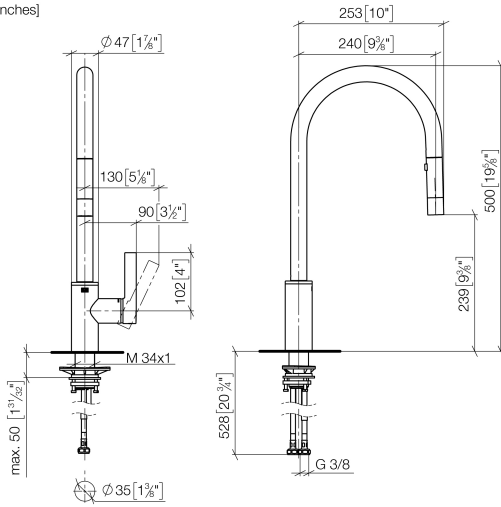

33 870 875

- 240mm projection
- pivotable spout 360°
- Optional swivel limiter available with swivel limiter set 12 823 970 90
- laminar and spray flow
- height of mixer 500 mm
- height up to laminar flow regulator 240 mm
- hole diameter 35 mm
- 1800 mm metal shower hose
- sprayface with anti-scaling system
- max. flow 10.4 l/min at 3 bar flow pressure
- lead-free
- This product can help a building meet the requirements of Green Building Rating Systems, e.g. LEED®, BREEAM®, DGNB

33 870 875

mm [inches]

Flow rate chart

Codes & Standards

DIN 4109

EN 1717

Executive Order
no. 1007

ISO 3822