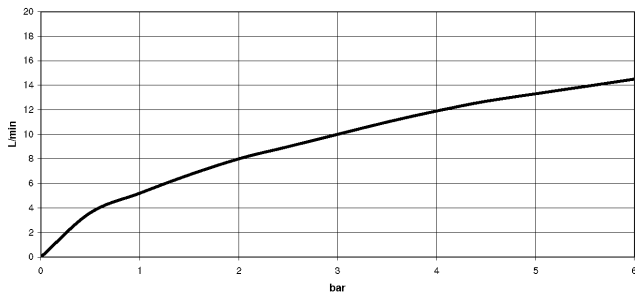

33 870 875

- 240mm projection
- pivotable spout 360°
- Optional swivel limiter available with swivel limiter set 12 823 970 90
- laminar and spray flow
- height of mixer 500 mm
- height up to laminar flow regulator 240 mm
- hole diameter 35 mm
- 1800 mm metal shower hose
- sprayface with anti-scaling system
- max. flow 10.4 l/min at 3 bar flow pressure
- lead-free
- This product can help a building meet the requirements of Green Building Rating Systems, e.g. LEED®, BREEAM®, DGNB

33 870 875

mm [inches]

Flow rate chart

Codes & Standards

DIN 4109

EN 1717

Executive Order
no. 1007

ISO 3822