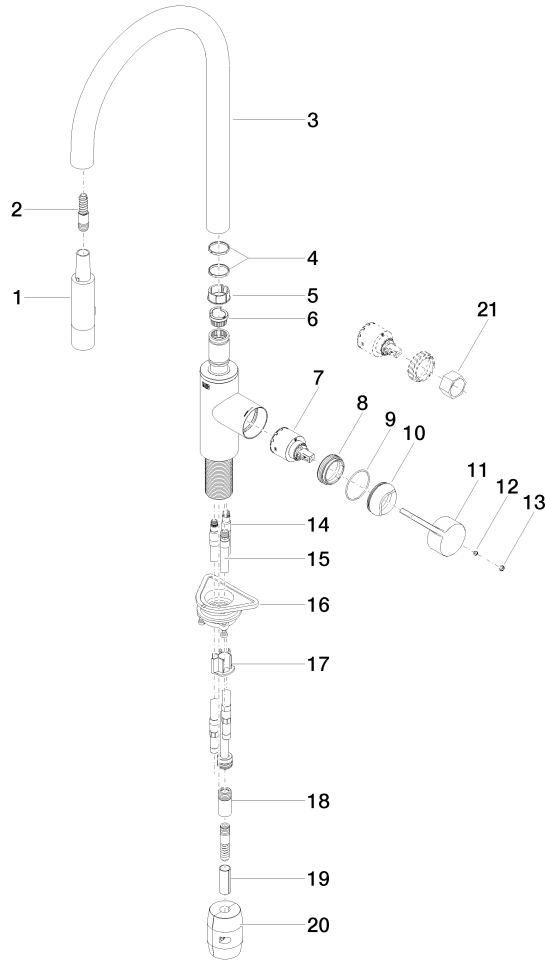

33 870 875

- 240mm projection
- pivotable spout 360°
- Optional swivel limiter available with swivel limiter set 12 823 970 90
- laminar and spray flow
- height of mixer 500 mm
- height up to laminar flow regulator 240 mm
- hole diameter 35 mm
- 1800 mm metal shower hose
- sprayface with anti-scaling system
- max. flow 10.4 l/min at 3 bar flow pressure
- lead-free
- This product can help a building meet the requirements of Green Building Rating Systems, e.g. LEED®, BREEAM®, DGNB

Ü-Zeichen

TARA ULTRA Single-lever mixer Pull-down with spray function - Platinum

TARA ULTRA

33 870 875

Certificates

LGA_28

GDV_0400

Belgaqua_21-027-2

33 870 875

Product version from 2/26/2015 to 1/7/2021

Product version from 1/7/2021 to 5/3/2021

Product version from 5/3/2021 to 6/1/2021

Product version from 6/1/2021

TARA ULTRA Single-lever mixer Pull-down with spray function - Platinum

TARA ULTRA

33 870 875

Spare parts list

Product version from 2/26/2015 to 1/7/2021

Product version from 1/7/2021 to 5/3/2021

Product version from 5/3/2021 to 6/1/2021

Product version from 6/1/2021

| No. | Item Number | Name | Quantity used | Delivery time |
|-----|--------------------|--------|---------------|---------------|
| | 90 12 11 148 00-08 | shower | 23 | 40 |