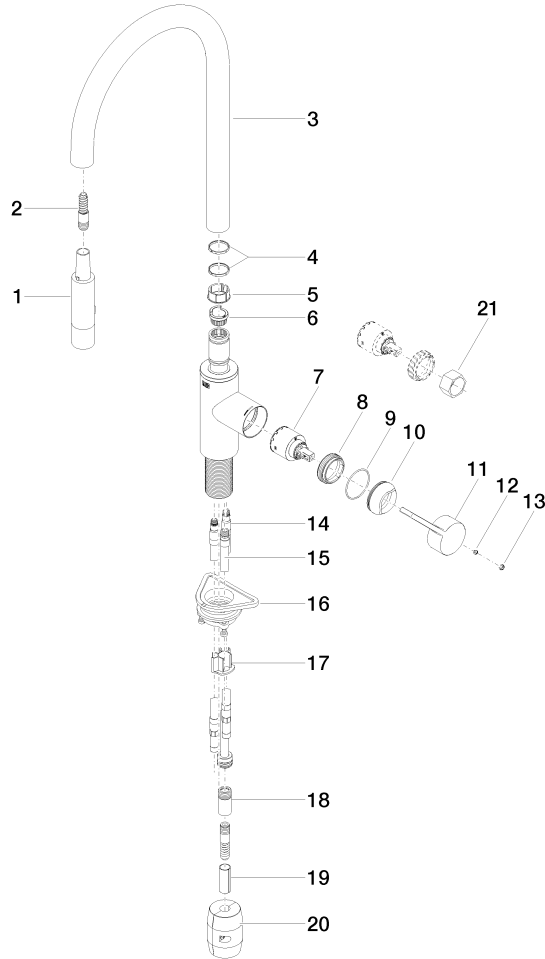

TARA ULTRA Single-lever mixer Pull-down with spray function - Durabronss (23kt Gold)

TARA ULTRA

33 870 875

- 240mm projection
- pivotable spout 360°
- Optional swivel limiter available with swivel limiter set 12 823 970 90
- laminar and spray flow
- height of mixer 500 mm
- height up to laminar flow regulator 240 mm
- hole diameter 35 mm
- 1800 mm metal shower hose
- sprayface with anti-scaling system
- max. flow 10.4 l/min at 3 bar flow pressure
- lead-free
- This product can help a building meet the requirements of Green Building Rating Systems, e.g. LEED®, BREEAM®, DGNB

Recommended miscellaneous

	Strainer waste with control handle - Durabronss (23kt Gold)	10 712 970-09
--	--	---------------

33 870 875
mm [inches]

Flow rate chart

Codes & Standards

DIN 4109

Executive Order
no. 1007

ISO 3822

Ü-Zeichen

TARA ULTRA Single-lever mixer Pull-down with spray function - Durabrass
(23kt Gold)

TARA ULTRA

33 870 875
Certificates

LGA_28

GDV_0400

TARA ULTRA Single-lever mixer Pull-down with spray function - Durabronze
(23kt Gold)

TARA ULTRA

33 870 875

Product version from 6/1/2021

TARA ULTRA Single-lever mixer Pull-down with spray function - Durabronss
(23kt Gold)

TARA ULTRA

33 870 875

Spare parts list

Product version from 6/1/2021