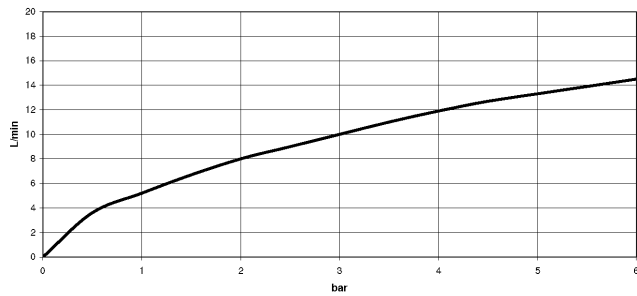

Flow rate chart

Codes & Standards

DIN 4109

Executive Order
no. 1007

ISO 3822

Ü-Zeichen