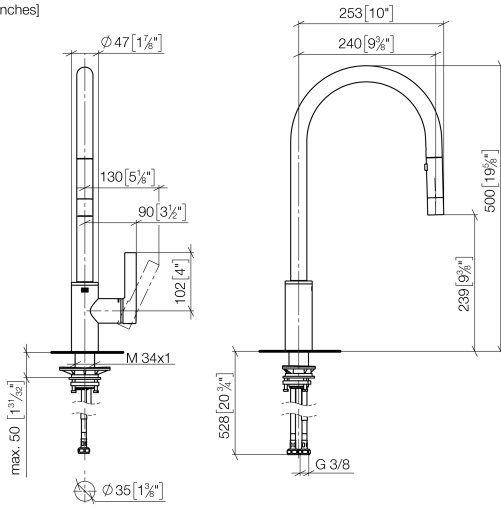

TARA ULTRA Single-lever mixer Pull-down with spray function - Durabronss (23kt Gold)

TARA ULTRA

33 870 875

- 240mm projection
- pivotable spout 360°
- Optional swivel limiter available with swivel limiter set 12 823 970 90
- laminar and spray flow
- height of mixer 500 mm
- height up to laminar flow regulator 240 mm
- hole diameter 35 mm
- 1800 mm metal shower hose
- sprayface with anti-scaling system
- max. flow 10.4 l/min at 3 bar flow pressure
- lead-free
- This product can help a building meet the requirements of Green Building Rating Systems, e.g. LEED®, BREEAM®, DGNB

Recommended miscellaneous

	Strainer waste with control handle - Durabronss (23kt Gold)	10 712 970-09
--	--	---------------

33 870 875
mm [inches]

Flow rate chart

Codes & Standards

DIN 4109

Executive Order
no. 1007

TARA ULTRA

33 870 875

Product version from 6/1/2021

TARA ULTRA Single-lever mixer Pull-down with spray function - Durabronss
(23kt Gold)

TARA ULTRA

33 870 875

Spare parts list

Product version from 6/1/2021