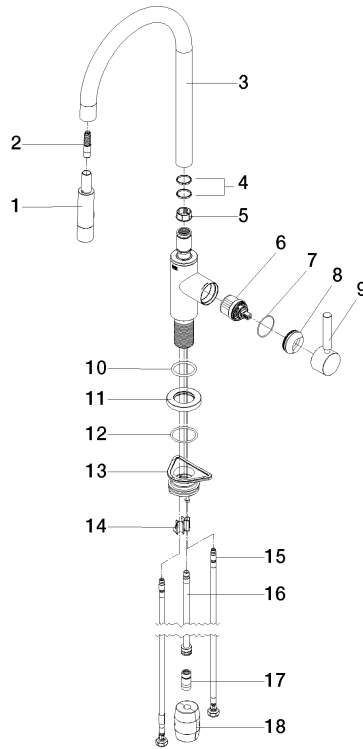

TARA Single-lever mixer Pull-down with spray function - Brushed Champagne (22kt Gold)

TARA

33 870 888 Product version from 2/1/2023

- 240mm projection
- pivotable spout 360°
- Optional swivel limiter available with swivel limiter set 12 823 970 90
- laminar and spray flow
- 1800 mm metal shower hose
- sprayface with anti-scaling system
- max. flow 10.4 l/min at 3 bar flow pressure
- lead-free
- Flow modes can be changed while the water is running
- This product can help a building meet the requirements of Green Building Rating Systems, e.g. LEED®, BREEAM®, DGNB

33 870 888 Product version from 2/1/2023

mm [inches]

1:5

Flow rate chart

Codes & Standards

DIN 4109

EN 1717

ISO 3822

Ü-Zeichen

TARA Single-lever mixer Pull-down with spray function - Brushed Champagne
(22kt Gold)

TARA

33 870 888 Product version from 2/1/2023

Certificates

LGA_38

Belgaqua_24-005-2

TARA Single-lever mixer Pull-down with spray function - Brushed Champagne (22kt Gold)

TARA

33 870 888 Product version from 2/1/2023

Spare parts list

No.	Item Number	Name	Quantity used	Delivery time
1	90 12 11 148 00-46	shower	1	-
Spare part can no longer be ordered, please order the replacement item				
2	04 30 02 120 00-85	hose	1	30
3	90 28 22 304 00-46	spout	1	30
4	09 28 10 160 90	ring	2	2
5	09 18 40 186 90	sleeve	1	2
6	90 15 05 064 05 90	cartridge	1	2
7	09 14 10 190 90	seal	1	2
8	09 28 30 030-46	cover	1	60
9	90 20 66 027 00-46	handle	1	30
10	09 14 10 036 90	seal	1	2
11	90 27 22 047 00-46	rosette	1	-
Spare part can no longer be ordered, please order the replacement item				
12	09 14 10 050 90	seal	1	2
13	04 30 11 040 00 90	fixing set	1	2
14	09 20 93 056 90	insert	1	2
15	04 30 04 101 00 90	hose	2	2
16	04 28 20 067 00 90	pipe	1	2
17	90 24 03 253 00 90	adaptor	1	2
18	04 21 50 010 00 90	accessories	1	2