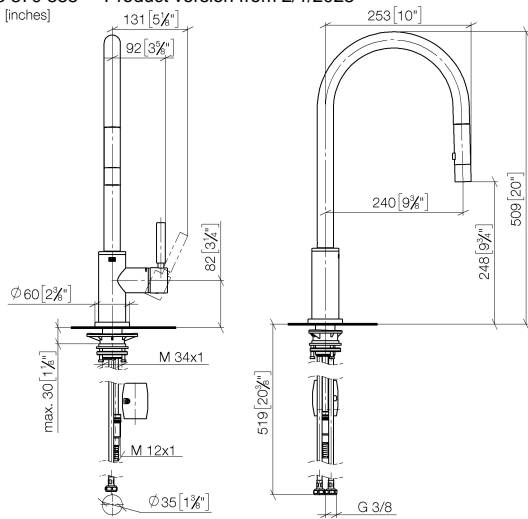

TARA Single-lever mixer Pull-down with spray function - Brushed Champagne (22kt Gold)

TARA

33 870 888 Product version from 2/1/2023

- 240mm projection
- pivotable spout 360°
- Optional swivel limiter available with swivel limiter set 12 823 970 90
- laminar and spray flow
- 1800 mm metal shower hose
- sprayface with anti-scaling system
- max. flow 10.4 l/min at 3 bar flow pressure
- lead-free
- Flow modes can be changed while the water is running
- This product can help a building meet the requirements of Green Building Rating Systems, e.g. LEED®, BREEAM®, DGNB

33 870 888 Product version from 2/1/2023

mm [inches]

1:5

Flow rate chart

Codes & Standards

DIN 4109

EN 1717

ISO 3822

Ü-Zeichen

TARA Single-lever mixer Pull-down with spray function - Brushed Champagne
(22kt Gold)

TARA

33 870 888 Product version from 2/1/2023

Certificates

LGA_38

Belgaqua_24-005-2

TARA Single-lever mixer Pull-down with spray function - Brushed Champagne (22kt Gold)

TARA

33 870 888 Product version from 2/1/2023

Spare parts list

No.	Item Number	Name	Quantity used	Delivery time
1	90 12 11 148 00-46	shower	1	-
Spare part can no longer be ordered, please order the replacement item				
2	04 30 02 120 00-85	hose	1	30
3	90 28 22 304 00-46	spout	1	30
4	09 28 10 160 90	ring	2	2
5	09 18 40 186 90	sleeve	1	2
6	90 15 05 064 05 90	cartridge	1	2
7	09 14 10 190 90	seal	1	2
8	09 28 30 030-46	cover	1	60
9	90 20 66 027 00-46	handle	1	30
10	09 14 10 036 90	seal	1	2
11	90 27 22 047 00-46	rosette	1	-
Spare part can no longer be ordered, please order the replacement item				
12	09 14 10 050 90	seal	1	2
13	04 30 11 040 00 90	fixing set	1	2
14	09 20 93 056 90	insert	1	2
15	04 30 04 101 00 90	hose	2	2
16	04 28 20 067 00 90	pipe	1	2
17	90 24 03 253 00 90	adaptor	1	2
18	04 21 50 010 00 90	accessories	1	2