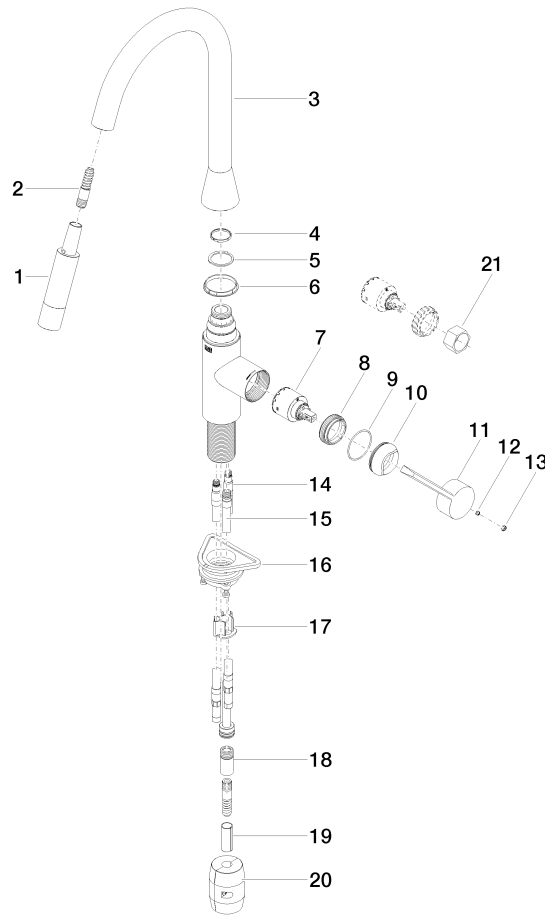

33 870 895

- 240mm projection
- pivotable spout 360°
- Optional swivel limiter available with swivel limiter set 12 821 970 90
- laminar and spray flow
- height of mixer 444 mm
- height up to laminar flow regulator 240 mm
- hole diameter 35 mm
- 1800 mm metal shower hose
- sprayface with anti-scaling system
- max. flow 10.4 l/min at 3 bar flow pressure
- lead-free
- This product can help a building meet the requirements of Green Building Rating Systems, e.g. LEED®, BREEAM®, DGNB

SYNC Single-lever mixer Pull-down with spray function - Brushed Platinum

SYNC

33 870 895

Certificates

LGA_28

GDV_0400

Belgaqua_21-027-2

33 870 895

SYNC Single-lever mixer Pull-down with spray function - Brushed Platinum

SYNC

33 870 895

Spare parts list

Product version from 2/26/2015 to 1/7/2021

Product version from 1/7/2021 to 4/29/2021

Product version from 4/29/2021 to 5/19/2021

Product version from 5/19/2021 to 5/20/2021

Product version from 5/20/2021

No.	Item Number	Name	Quantity used	Delivery time
	90 12 11 148 00-06	shower	22	10