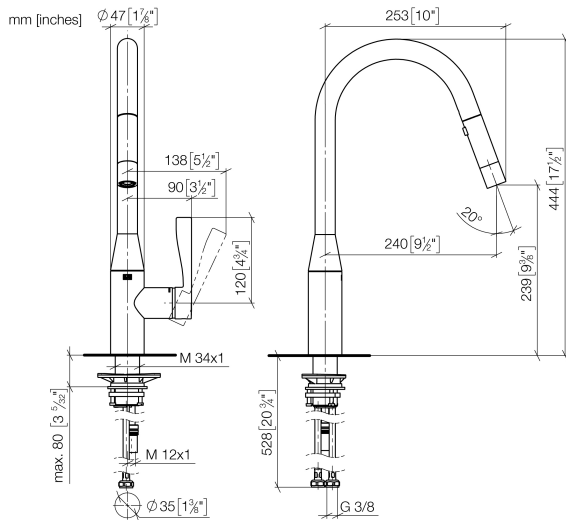

33 870 895

Flow rate chart

Codes & Standards

DIN 4109

EN 1717

Executive Order
no. 1007

ISO 3822

Ü-Zeichen