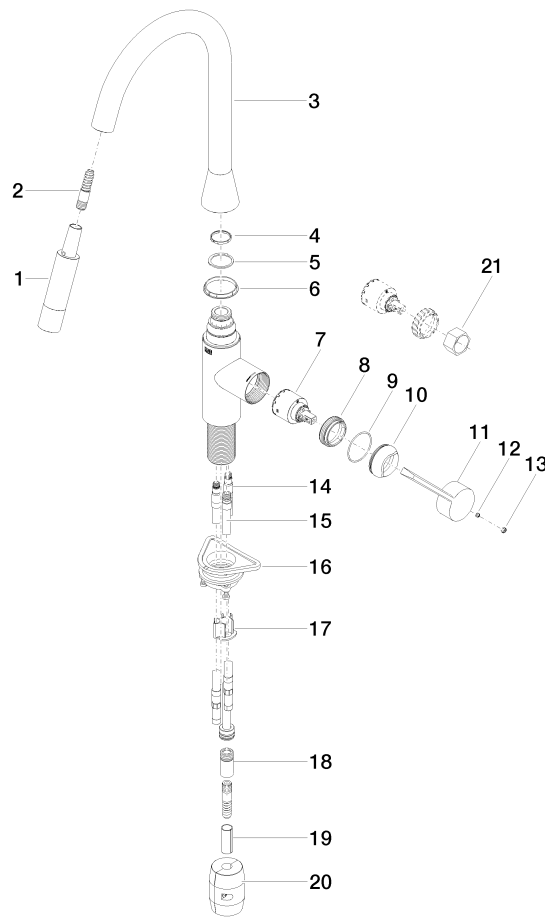

33 870 895

- 240mm projection
- pivotable spout 360°
- Optional swivel limiter available with swivel limiter set 12 821 970 90
- laminar and spray flow
- height of mixer 444 mm
- height up to laminar flow regulator 240 mm
- hole diameter 35 mm
- 1800 mm metal shower hose
- sprayface with anti-scaling system
- max. flow 10.4 l/min at 3 bar flow pressure
- lead-free
- This product can help a building meet the requirements of Green Building Rating Systems, e.g. LEED®, BREEAM®, DGNB

SYNC Single-lever mixer Pull-down with spray function - Platinum

SYNC

33 870 895

Certificates

LGA_28

GDV_0400

Belgaqua_21-027-2

33 870 895

SYNC Single-lever mixer Pull-down with spray function - Platinum

SYNC

33 870 895

Spare parts list

Product version from 2/26/2015 to 1/7/2021

Product version from 1/7/2021 to 4/29/2021

Product version from 4/29/2021 to 5/19/2021

Product version from 5/19/2021 to 5/20/2021

Product version from 5/20/2021

No.	Item Number	Name	Quantity used	Delivery time
	90 12 11 148 00-08	shower	22	40