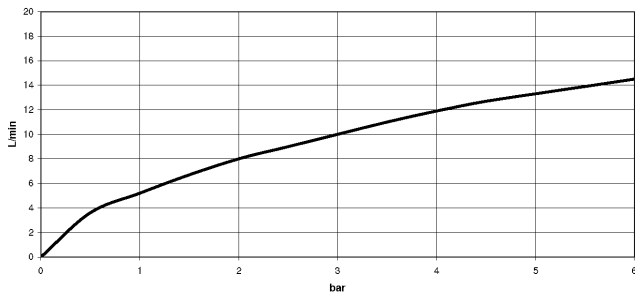

33 870 895

- 240mm projection
- pivotable spout 360°
- Optional swivel limiter available with swivel limiter set 12 821 970 90
- laminar and spray flow
- height of mixer 444 mm
- height up to laminar flow regulator 240 mm
- hole diameter 35 mm
- 1800 mm metal shower hose
- sprayface with anti-scaling system
- max. flow 10.4 l/min at 3 bar flow pressure
- lead-free
- This product can help a building meet the requirements of Green Building Rating Systems, e.g. LEED®, BREEAM®, DGNB

33 870 895

**Flow rate chart**

**Codes & Standards**

DIN 4109

Executive Order  
no. 1007

ISO 3822

Ü-Zeichen

SYNC Single-lever mixer Pull-down with spray function - Durabross (23kt Gold)