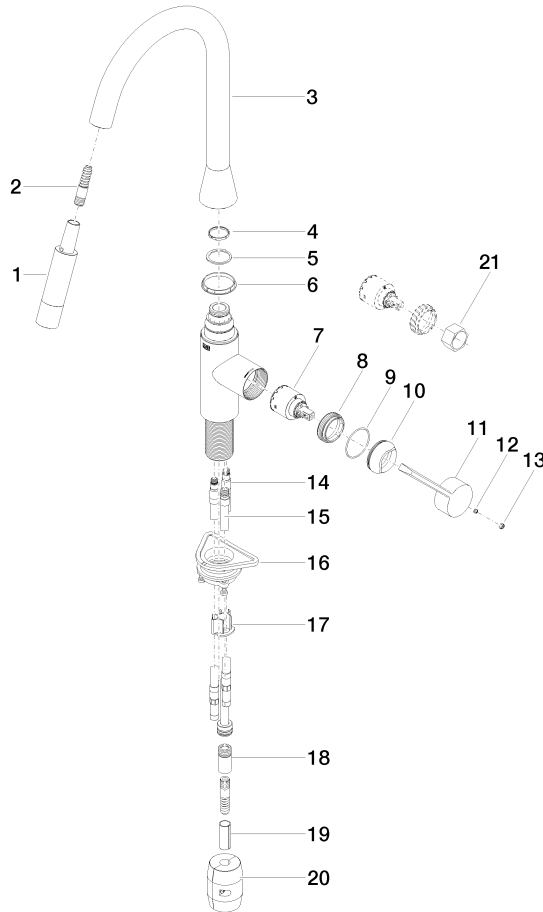

33 870 895

- 240mm projection
- pivotable spout 360°
- Optional swivel limiter available with swivel limiter set 12 821 970 90
- laminar and spray flow
- height of mixer 444 mm
- height up to laminar flow regulator 240 mm
- hole diameter 35 mm
- 1800 mm metal shower hose
- sprayface with anti-scaling system
- max. flow 10.4 l/min at 3 bar flow pressure
- lead-free
- This product can help a building meet the requirements of Green Building Rating Systems, e.g. LEED®, BREEAM®, DGNB

33 870 895

**Flow rate chart**

**Codes & Standards**

DIN 4109

Executive Order  
no. 1007

ISO 3822

Ü-Zeichen

SYNC Single-lever mixer Pull-down with spray function - Durabross (23kt Gold)

Product version from 5/20/2021

SYNC Single-lever mixer Pull-down with spray function - Durabross (23kt Gold)

---

SYNC

33 870 895

## **Spare parts list**

**Product version from 5/20/2021**