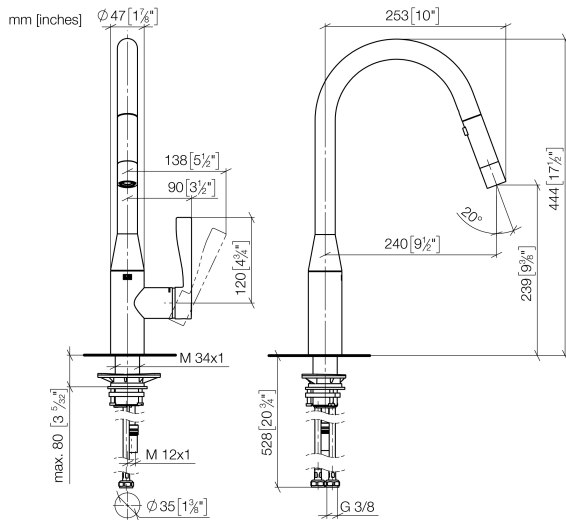

33 870 895

- 240mm projection
- pivotable spout 360°
- Optional swivel limiter available with swivel limiter set 12 821 970 90
- laminar and spray flow
- height of mixer 444 mm
- height up to laminar flow regulator 240 mm
- hole diameter 35 mm
- 1800 mm metal shower hose
- sprayface with anti-scaling system
- max. flow 10.4 l/min at 3 bar flow pressure
- lead-free
- This product can help a building meet the requirements of Green Building Rating Systems, e.g. LEED®, BREEAM®, DGNB

33 870 895

**Flow rate chart**

**Codes & Standards**

DIN 4109

Executive Order  
no. 1007

ISO 3822

Ü-Zeichen

SYNC Single-lever mixer Pull-down with spray function - Durabross (23kt Gold)

Product version from 5/20/2021

SYNC Single-lever mixer Pull-down with spray function - Durabross (23kt Gold)

---

SYNC

33 870 895