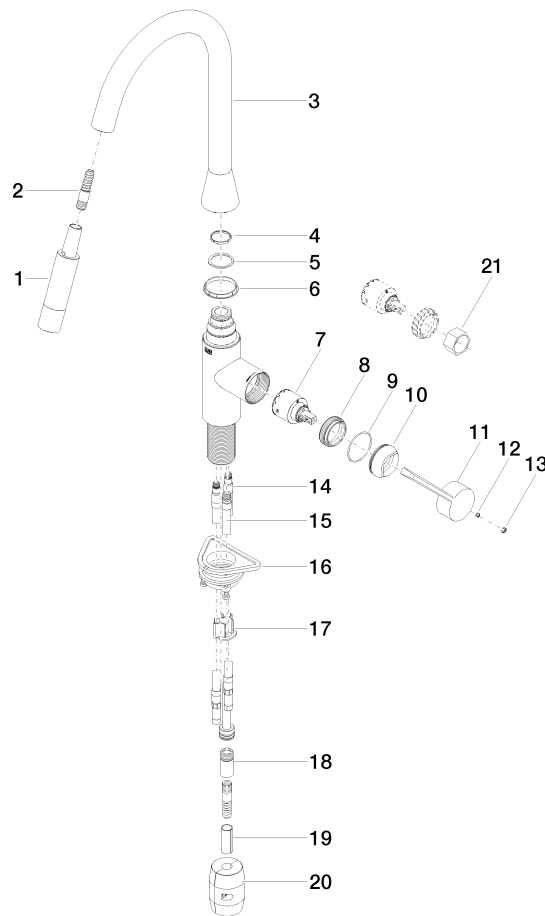

SYNC Single-lever mixer Pull-down with spray function - Brushed Durabron (23kt Gold)

SYNC

33 870 895

- 240mm projection
- pivotable spout 360°
- Optional swivel limiter available with swivel limiter set 12 821 970 90
- laminar and spray flow
- height of mixer 444 mm
- height up to laminar flow regulator 240 mm
- hole diameter 35 mm
- 1800 mm metal shower hose
- sprayface with anti-scaling system
- max. flow 10.4 l/min at 3 bar flow pressure
- lead-free
- This product can help a building meet the requirements of Green Building Rating Systems, e.g. LEED®, BREEAM®, DGNB

SYNC Single-lever mixer Pull-down with spray function - Brushed Durabronze (23kt Gold)

SYNC

33 870 895

Product version from 2/26/2015 to 1/7/2021

Product version from 1/7/2021 to 4/29/2021

Product version from 4/29/2021 to 5/19/2021

Product version from 5/19/2021 to 5/20/2021

Product version from 5/20/2021

SYNC Single-lever mixer Pull-down with spray function - Brushed Durabrass
(23kt Gold)

SYNC

33 870 895

Spare parts list

Product version from 2/26/2015 to 1/7/2021

Product version from 1/7/2021 to 4/29/2021

Product version from 4/29/2021 to 5/19/2021

Product version from 5/19/2021 to 5/20/2021

Product version from 5/20/2021

No.	Item Number	Name	Quantity used	Delivery time
	90 12 11 148 00-28	shower	22	20