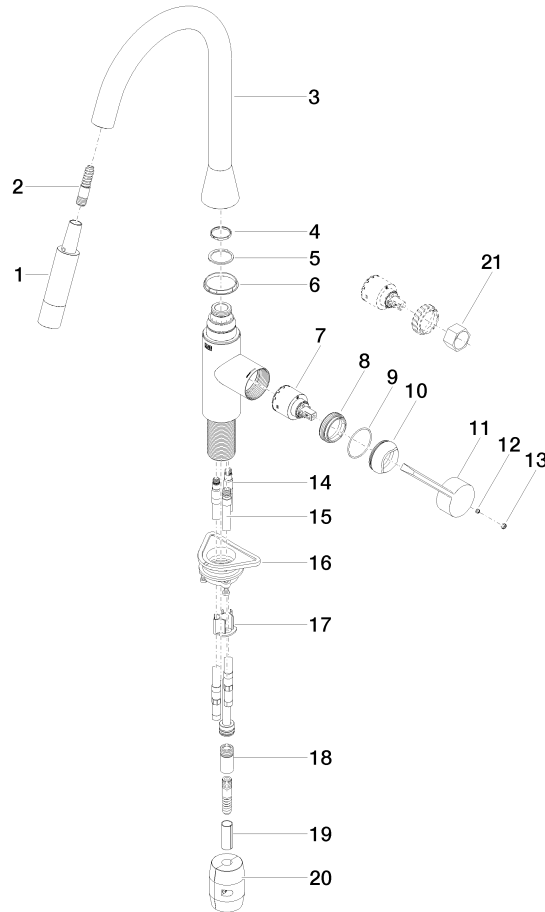

SYNC Single-lever mixer Pull-down with spray function - Brushed Champagne (22kt Gold)

SYNC

33 870 895

- 240mm projection
- pivotable spout 360°
- Optional swivel limiter available with swivel limiter set 12 821 970 90
- laminar and spray flow
- height of mixer 444 mm
- height up to laminar flow regulator 240 mm
- hole diameter 35 mm
- 1800 mm metal shower hose
- sprayface with anti-scaling system
- max. flow 10.4 l/min at 3 bar flow pressure
- lead-free
- This product can help a building meet the requirements of Green Building Rating Systems, e.g. LEED®, BREEAM®, DGNB

SYNC

33 870 895

mm [inches]

Flow rate chart

Codes & Standards

DIN 4109

Executive Order
no. 1007

ISO 3822

Ü-Zeichen

SYNC Single-lever mixer Pull-down with spray function - Brushed Champagne
(22kt Gold)

SYNC

33 870 895

Certificates

LGA_28

GDV_0400

SYNC Single-lever mixer Pull-down with spray function - Brushed Champagne (22kt Gold)

SYNC

33 870 895

Product version from 5/20/2021

SYNC Single-lever mixer Pull-down with spray function - Brushed Champagne
(22kt Gold)

SYNC

33 870 895

Spare parts list

Product version from 5/20/2021