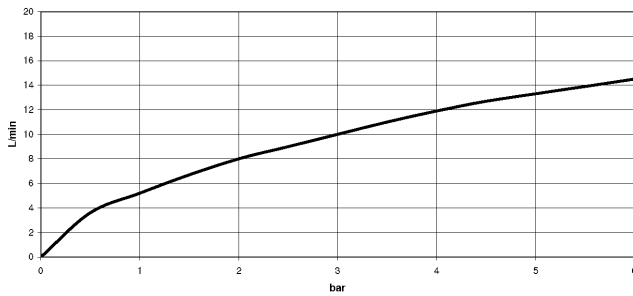

SYNC Single-lever mixer Pull-down with spray function - Brushed Champagne (22kt Gold)

SYNC

33 870 895

- 240mm projection
- pivotable spout 360°
- Optional swivel limiter available with swivel limiter set 12 821 970 90
- laminar and spray flow
- height of mixer 444 mm
- height up to laminar flow regulator 240 mm
- hole diameter 35 mm
- 1800 mm metal shower hose
- sprayface with anti-scaling system
- max. flow 10.4 l/min at 3 bar flow pressure
- lead-free
- This product can help a building meet the requirements of Green Building Rating Systems, e.g. LEED®, BREEAM®, DGNB

SYNC

33 870 895

mm [inches]

Flow rate chart

Codes & Standards

DIN 4109

Executive Order
no. 1007

ISO 3822