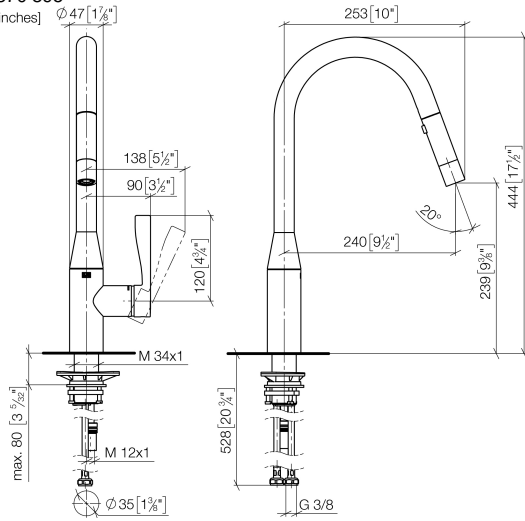

SYNC Single-lever mixer Pull-down with spray function - Brushed Champagne (22kt Gold)

SYNC

33 870 895

- 240mm projection
- pivotable spout 360°
- Optional swivel limiter available with swivel limiter set 12 821 970 90
- laminar and spray flow
- height of mixer 444 mm
- height up to laminar flow regulator 240 mm
- hole diameter 35 mm
- 1800 mm metal shower hose
- sprayface with anti-scaling system
- max. flow 10.4 l/min at 3 bar flow pressure
- lead-free
- This product can help a building meet the requirements of Green Building Rating Systems, e.g. LEED®, BREEAM®, DGNB

SYNC

33 870 895

mm [inches]

Flow rate chart

Codes & Standards

DIN 4109

Executive Order
no. 1007

ISO 3822

Ü-Zeichen

SYNC Single-lever mixer Pull-down with spray function - Brushed Champagne
(22kt Gold)

SYNC

33 870 895

Certificates

LGA_28

GDV_0400

SYNC Single-lever mixer Pull-down with spray function - Brushed Champagne (22kt Gold)

SYNC

33 870 895

Product version from 5/20/2021

SYNC Single-lever mixer Pull-down with spray function - Brushed Champagne
(22kt Gold)

SYNC

33 870 895

Spare parts list

Product version from 5/20/2021