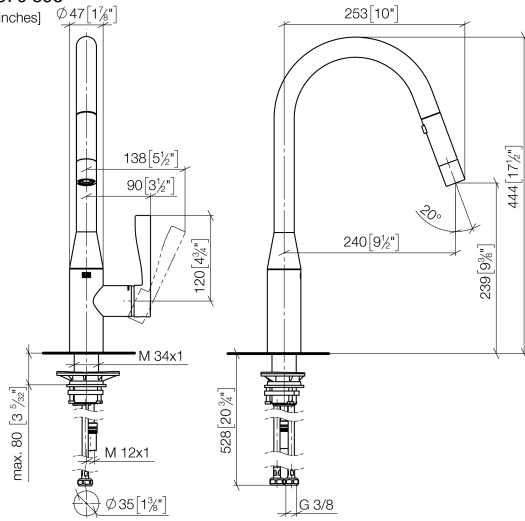

SYNC Single-lever mixer Pull-down with spray function - Champagne (22kt Gold)

SYNC

33 870 895

- 240mm projection
- pivotable spout 360°
- Optional swivel limiter available with swivel limiter set 12 821 970 90
- laminar and spray flow
- height of mixer 444 mm
- height up to laminar flow regulator 240 mm
- hole diameter 35 mm
- 1800 mm metal shower hose
- sprayface with anti-scaling system
- max. flow 10.4 l/min at 3 bar flow pressure
- lead-free
- This product can help a building meet the requirements of Green Building Rating Systems, e.g. LEED®, BREEAM®, DGNB

SYNC Single-lever mixer Pull-down with spray function - Champagne (22kt Gold)

SYNC

33 870 895

mm [inches]

Flow rate chart

Codes & Standards

DIN 4109

Executive Order
no. 1007

ISO 3822

Ü-Zeichen

SYNC Single-lever mixer Pull-down with spray function - Champagne (22kt Gold)

SYNC

33 870 895

Certificates

LGA_28

GDV_0400

33 870 895

Product version from 5/20/2021

SYNC Single-lever mixer Pull-down with spray function - Champagne (22kt Gold)

SYNC

33 870 895

Spare parts list

Product version from 5/20/2021