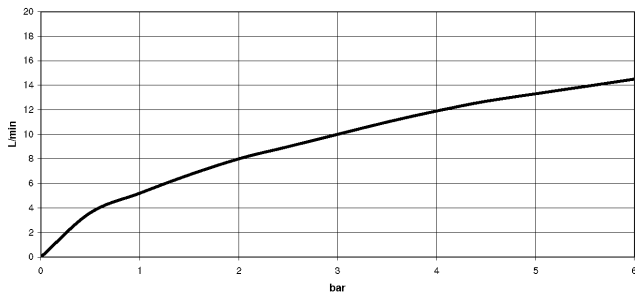

SYNC Single-lever mixer Pull-down with spray function - Champagne (22kt Gold)

SYNC

33 870 895

- 240mm projection
- pivotable spout 360°
- Optional swivel limiter available with swivel limiter set 12 821 970 90
- laminar and spray flow
- height of mixer 444 mm
- height up to laminar flow regulator 240 mm
- hole diameter 35 mm
- 1800 mm metal shower hose
- sprayface with anti-scaling system
- max. flow 10.4 l/min at 3 bar flow pressure
- lead-free
- This product can help a building meet the requirements of Green Building Rating Systems, e.g. LEED®, BREEAM®, DGNB

SYNC Single-lever mixer Pull-down with spray function - Champagne (22kt Gold)

SYNC

33 870 895

mm [inches]

Flow rate chart

Codes & Standards

DIN 4109

Executive Order
no. 1007