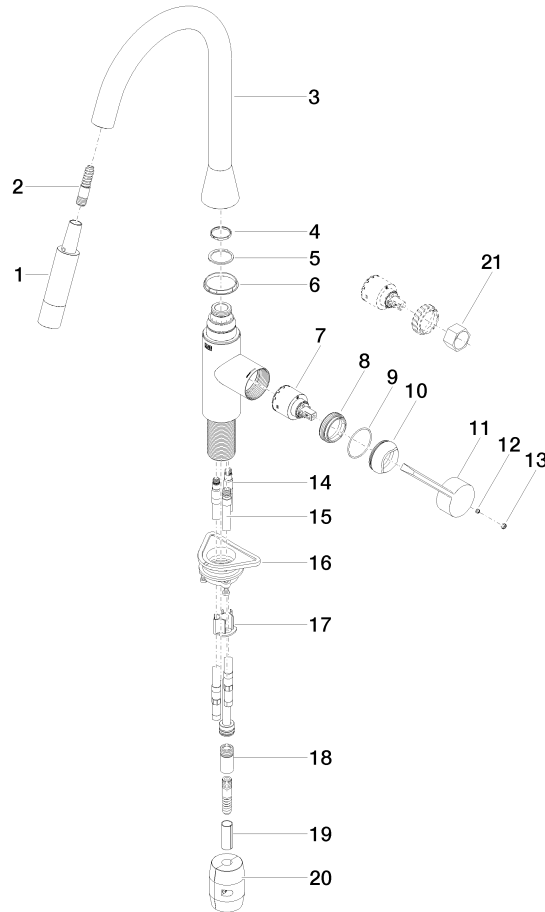

SYNC Single-lever mixer Pull-down with spray function - Champagne (22kt Gold)

SYNC

33 870 895

- 240mm projection
- pivotable spout 360°
- Optional swivel limiter available with swivel limiter set 12 821 970 90
- laminar and spray flow
- height of mixer 444 mm
- height up to laminar flow regulator 240 mm
- hole diameter 35 mm
- 1800 mm metal shower hose
- sprayface with anti-scaling system
- max. flow 10.4 l/min at 3 bar flow pressure
- lead-free
- This product can help a building meet the requirements of Green Building Rating Systems, e.g. LEED®, BREEAM®, DGNB

SYNC Single-lever mixer Pull-down with spray function - Champagne (22kt Gold)

SYNC

33 870 895

mm [inches]

Flow rate chart

Codes & Standards

DIN 4109

Executive Order
no. 1007

ISO 3822

Ü-Zeichen

SYNC Single-lever mixer Pull-down with spray function - Champagne (22kt Gold)

SYNC

33 870 895

Certificates

LGA_28

GDV_0400

33 870 895

Product version from 5/20/2021

SYNC Single-lever mixer Pull-down with spray function - Champagne (22kt Gold)

SYNC

33 870 895

Spare parts list

Product version from 5/20/2021