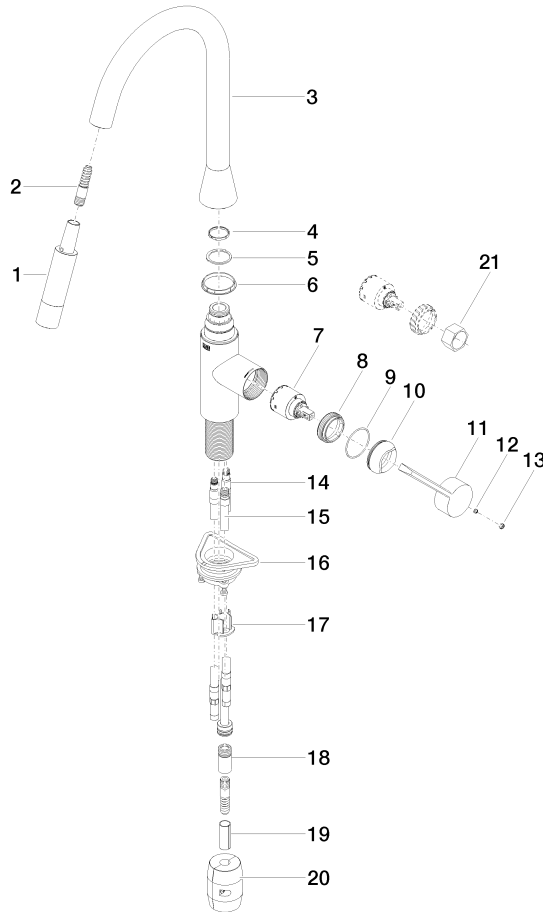

**SYNC Single-lever mixer Pull-down with spray function - Brushed Chrome**

SYNC

33 870 895

- 240mm projection
- pivotable spout 360°
- Optional swivel limiter available with swivel limiter set 12 821 970 90
- laminar and spray flow
- height of mixer 444 mm
- height up to laminar flow regulator 240 mm
- hole diameter 35 mm
- 1800 mm metal shower hose
- sprayface with anti-scaling system
- max. flow 10.4 l/min at 3 bar flow pressure
- lead-free
- This product can help a building meet the requirements of Green Building Rating Systems, e.g. LEED®, BREEAM®, DGNB

## SYNC Single-lever mixer Pull-down with spray function - Brushed Chrome

---

SYNC

33 870 895