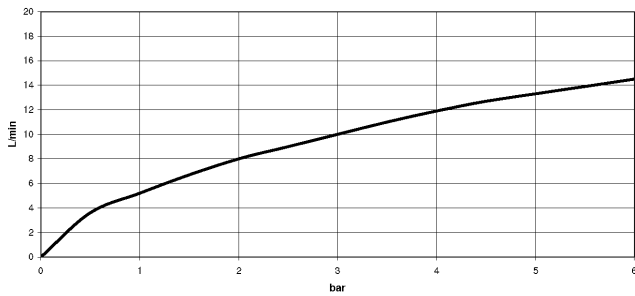

## Recommended miscellaneous

**Strainer waste with control handle** 10 712 970-99  
**- Brushed Dark Platinum**

33 870 895

mm [inches]

**Flow rate chart**

**Codes & Standards**

DIN 4109

EN 1717