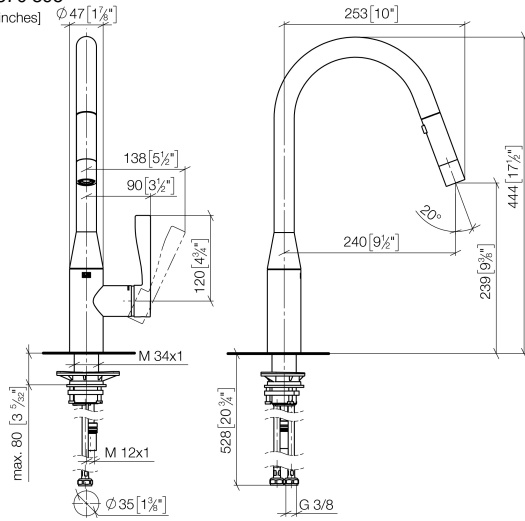

# SYNC Single-lever mixer Pull-down with spray function - Brushed Dark Platinum

SYNC

33 870 895

- 240mm projection
- pivotable spout 360°
- Optional swivel limiter available with swivel limiter set 12 821 970 90
- laminar and spray flow
- height of mixer 444 mm
- height up to laminar flow regulator 240 mm
- hole diameter 35 mm
- 1800 mm metal shower hose
- sprayface with anti-scaling system
- max. flow 10.4 l/min at 3 bar flow pressure
- lead-free
- This product can help a building meet the requirements of Green Building Rating Systems, e.g. LEED®, BREEAM®, DGNB

## Recommended miscellaneous

**Strainer waste with control handle** 10 712 970-99  
**- Brushed Dark Platinum**

33 870 895

mm [inches]

**Flow rate chart**

**Codes & Standards**

DIN 4109

EN 1717