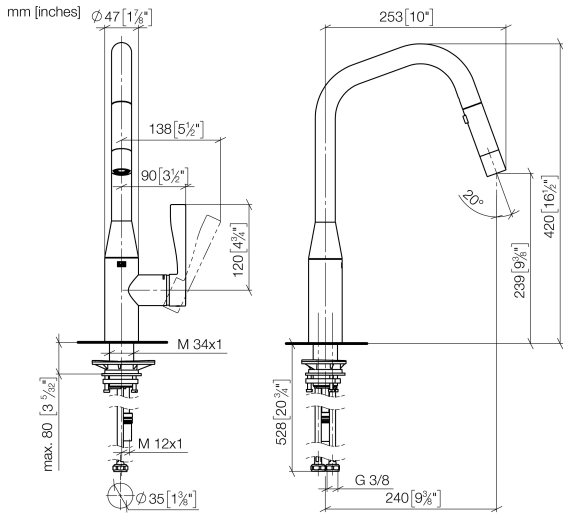

33 875 895

- 240mm projection
- pivotable spout 360°
- Optional swivel limiter available with swivel limiter set 12 821 970 90
- laminar and spray flow
- height of mixer 420 mm
- height up to laminar flow regulator 240 mm
- hole diameter 35 mm
- 1800 mm metal shower hose
- sprayface with anti-scaling system
- max. flow 10.4 l/min at 3 bar flow pressure
- lead-free
- This product can help a building meet the requirements of Green Building Rating Systems, e.g. LEED®, BREEAM®, DGNB

33 875 895

Flow rate chart

Codes & Standards

**Executive Order
no. 1007**

SYNC Single-lever mixer Pull-down with spray function - Durabross (23kt Gold)

SYNC

33 875 895

Certificates

GDV_0400

33 875 895

Product version from 7/1/2021

33 875 895

Spare parts list

Product version from 7/1/2021