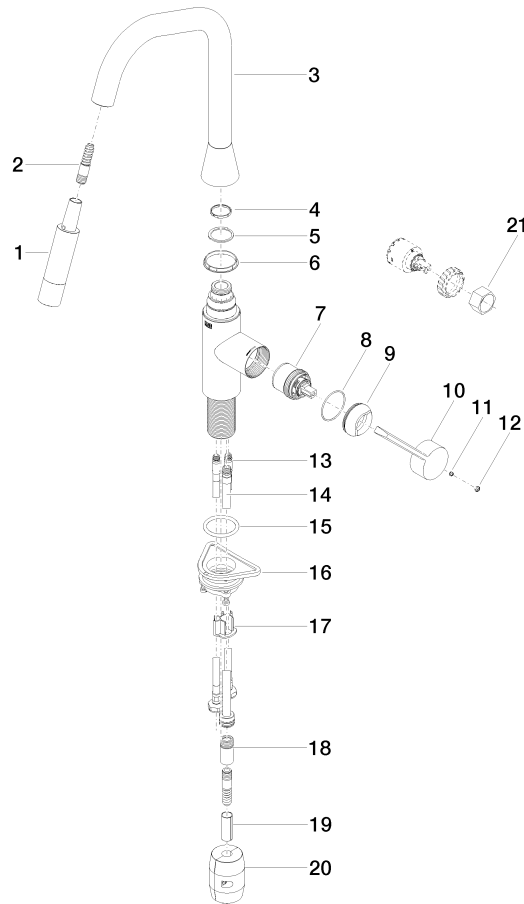

33 875 895

- 240mm projection
- pivotable spout 360°
- Optional swivel limiter available with swivel limiter set 12 821 970 90
- laminar and spray flow
- height of mixer 420 mm
- height up to laminar flow regulator 240 mm
- hole diameter 35 mm
- 1800 mm metal shower hose
- sprayface with anti-scaling system
- max. flow 10.4 l/min at 3 bar flow pressure
- lead-free
- This product can help a building meet the requirements of Green Building Rating Systems, e.g. LEED®, BREEAM®, DGNB

Intrinsic protection against back flow.

	Durabron (23kt Gold)	33 875 895-09
	Chrome	33 875 895-00
	Brushed Platinum	33 875 895-06
	Platinum	33 875 895-08
	Dark Chrome	33 875 895-19
	Brushed Durabron (23kt Gold)	33 875 895-28
	Matte Black	33 875 895-33
	Brushed Champagne (22kt Gold)	33 875 895-46
	Champagne (22kt Gold)	33 875 895-47
	Brushed Chrome	33 875 895-93
	Brushed Dark Platinum	33 875 895-99

33 875 895

Flow rate chart

Codes & Standards

**Executive Order
no. 1007**

SYNC Single-lever mixer Pull-down with spray function - Durabross (23kt Gold)

SYNC

33 875 895

Certificates

GDV_0400

33 875 895

Product version from 7/1/2021

33 875 895

Spare parts list

Product version from 7/1/2021