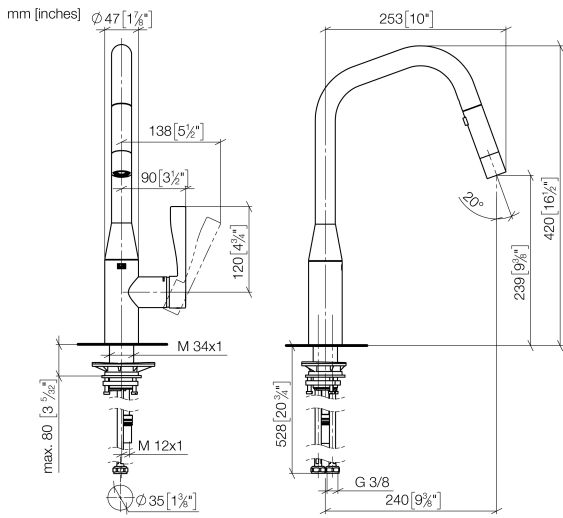

33 875 895

Flow rate chart

Codes & Standards

Executive Order
no. 1007