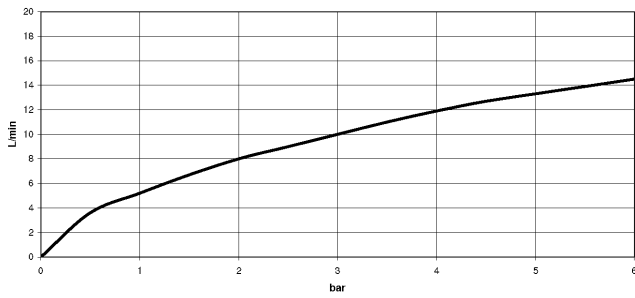

33 875 895

- 240mm projection
- pivotable spout 360°
- Optional swivel limiter available with swivel limiter set 12 821 970 90
- laminar and spray flow
- height of mixer 420 mm
- height up to laminar flow regulator 240 mm
- hole diameter 35 mm
- 1800 mm metal shower hose
- sprayface with anti-scaling system
- max. flow 10.4 l/min at 3 bar flow pressure
- lead-free
- This product can help a building meet the requirements of Green Building Rating Systems, e.g. LEED®, BREEAM®, DGNB

**Recommended miscellaneous**

**Swivel limitation set -** 12 821 970 90

**Recommended miscellaneous**

**Dispenser without rosette - Dark Chrome** 82 424 970-19

**Recommended miscellaneous**

**Strainer waste with control handle - Dark Chrome** 10 712 970-19

33 875 895

**Flow rate chart**

**Codes & Standards**

Executive Order  
no. 1007