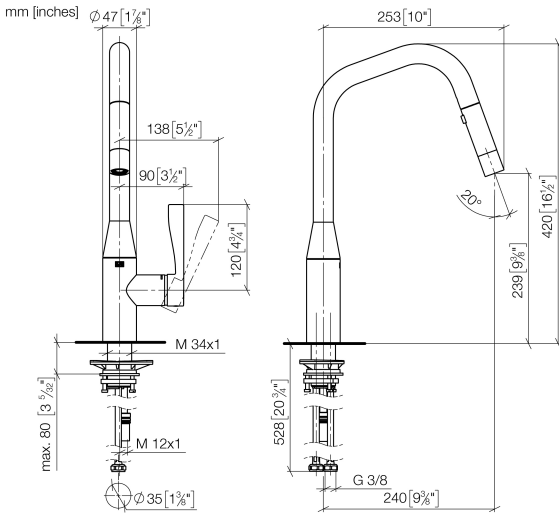

33 875 895

Flow rate chart

Codes & Standards

DIN 4109

EN 1717

Executive Order
no. 1007

ISO 3822

Ü-Zeichen