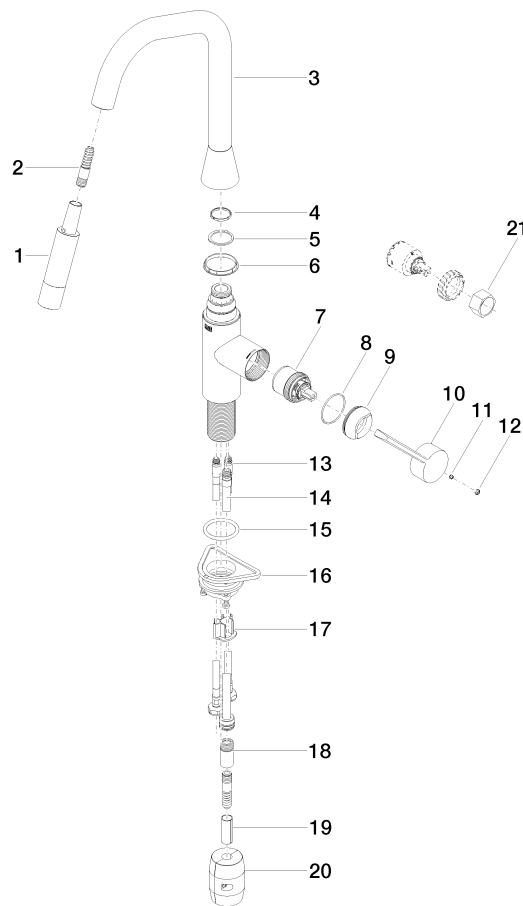

SYNC Single-lever mixer Pull-down with spray function - Brushed Durabron (23kt Gold)

SYNC

33 875 895

- 240mm projection
- pivotable spout 360°
- Optional swivel limiter available with swivel limiter set 12 821 970 90
- laminar and spray flow
- height of mixer 420 mm
- height up to laminar flow regulator 240 mm
- hole diameter 35 mm
- 1800 mm metal shower hose
- sprayface with anti-scaling system
- max. flow 10.4 l/min at 3 bar flow pressure
- lead-free
- This product can help a building meet the requirements of Green Building Rating Systems, e.g. LEED®, BREEAM®, DGNB

SYNC Single-lever mixer Pull-down with spray function - Brushed Durabronz (23kt Gold)

SYNC

33 875 895

Product version from 2/26/2015 to 1/7/2021

Product version from 1/7/2021 to 4/29/2021

Product version from 5/1/2021 to 6/1/2021

Product version from 6/1/2021 to 7/1/2021

Product version from 7/1/2021

SYNC Single-lever mixer Pull-down with spray function - Brushed Durabronze
(23kt Gold)

SYNC

33 875 895

Spare parts list

Product version from 2/26/2015 to 1/7/2021

Product version from 1/7/2021 to 4/29/2021

Product version from 5/1/2021 to 6/1/2021

Product version from 6/1/2021 to 7/1/2021

Product version from 7/1/2021

No.	Item Number	Name	Quantity used	Delivery time
	90 12 11 148 00-28	shower	22	20