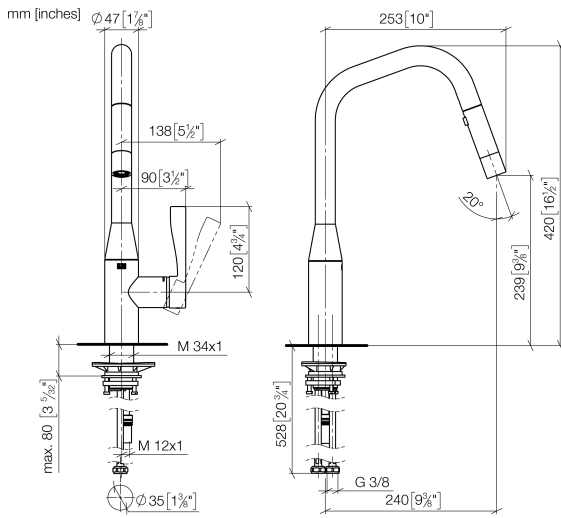

33 875 895

- 240mm projection
- pivotable spout 360°
- Optional swivel limiter available with swivel limiter set 12 821 970 90
- laminar and spray flow
- height of mixer 420 mm
- height up to laminar flow regulator 240 mm
- hole diameter 35 mm
- 1800 mm metal shower hose
- sprayface with anti-scaling system
- max. flow 10.4 l/min at 3 bar flow pressure
- lead-free
- This product can help a building meet the requirements of Green Building Rating Systems, e.g. LEED®, BREEAM®, DGNB

Recommended miscellaneous

	Strainer waste with control handle - Matte Black	10 712 970-33
---	---	---------------

33 875 895

Flow rate chart

Codes & Standards

Executive Order
no. 1007

SYNC Single-lever mixer Pull-down with spray function - Matte Black