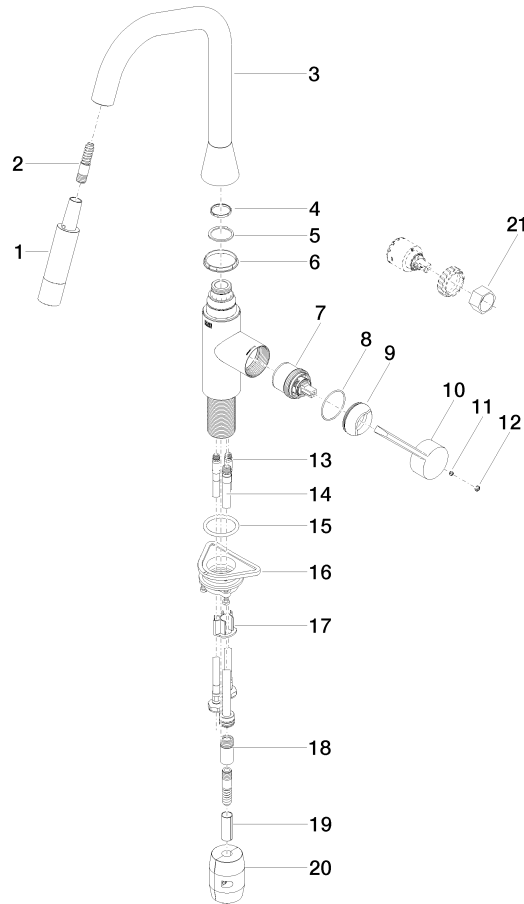

33 875 895

- 240mm projection
- pivotable spout 360°
- Optional swivel limiter available with swivel limiter set 12 821 970 90
- laminar and spray flow
- height of mixer 420 mm
- height up to laminar flow regulator 240 mm
- hole diameter 35 mm
- 1800 mm metal shower hose
- sprayface with anti-scaling system
- max. flow 10.4 l/min at 3 bar flow pressure
- lead-free
- This product can help a building meet the requirements of Green Building Rating Systems, e.g. LEED®, BREEAM®, DGNB

Recommended miscellaneous

	Strainer waste with control handle - Matte Black	10 712 970-33
---	---	---------------

33 875 895

Flow rate chart

Codes & Standards

Executive Order
no. 1007

SYNC Single-lever mixer Pull-down with spray function - Matte Black

SYNC

33 875 895

Certificates

GDV_0400

33 875 895

Spare parts list