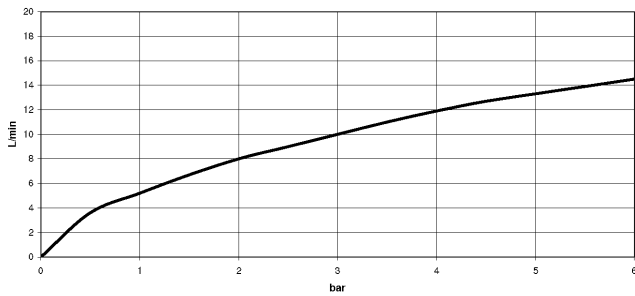

Flow rate chart

Codes & Standards

Executive Order
no. 1007