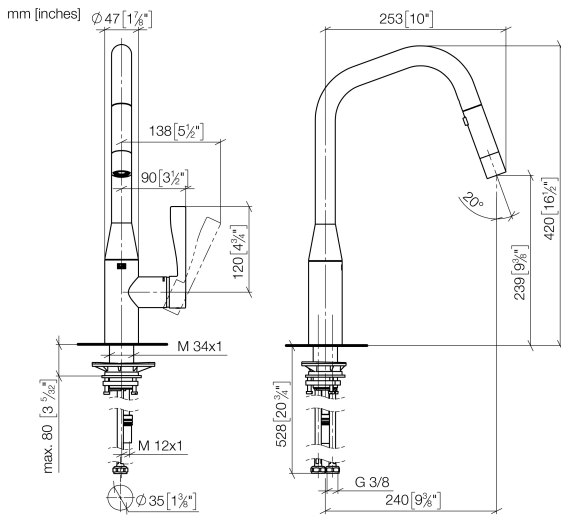

SYNC Single-lever mixer Pull-down with spray function - Brushed Champagne (22kt Gold)

SYNC

33 875 895

- 240mm projection
- pivotable spout 360°
- Optional swivel limiter available with swivel limiter set 12 821 970 90
- laminar and spray flow
- height of mixer 420 mm
- height up to laminar flow regulator 240 mm
- hole diameter 35 mm
- 1800 mm metal shower hose
- sprayface with anti-scaling system
- max. flow 10.4 l/min at 3 bar flow pressure
- lead-free
- This product can help a building meet the requirements of Green Building Rating Systems, e.g. LEED®, BREEAM®, DGNB

**SYNC Single-lever mixer Pull-down with spray function - Brushed Champagne
(22kt Gold)**

SYNC

33 875 895

Flow rate chart

Codes & Standards

Executive Order
no. 1007

SYNC Single-lever mixer Pull-down with spray function - Brushed Champagne
(22kt Gold)

SYNC

33 875 895

Certificates

GDV_0400

SYNC Single-lever mixer Pull-down with spray function - Brushed Champagne (22kt Gold)

SYNC

33 875 895

Product version from 7/1/2021

SYNC Single-lever mixer Pull-down with spray function - Brushed Champagne
(22kt Gold)

SYNC

33 875 895

Spare parts list

Product version from 7/1/2021