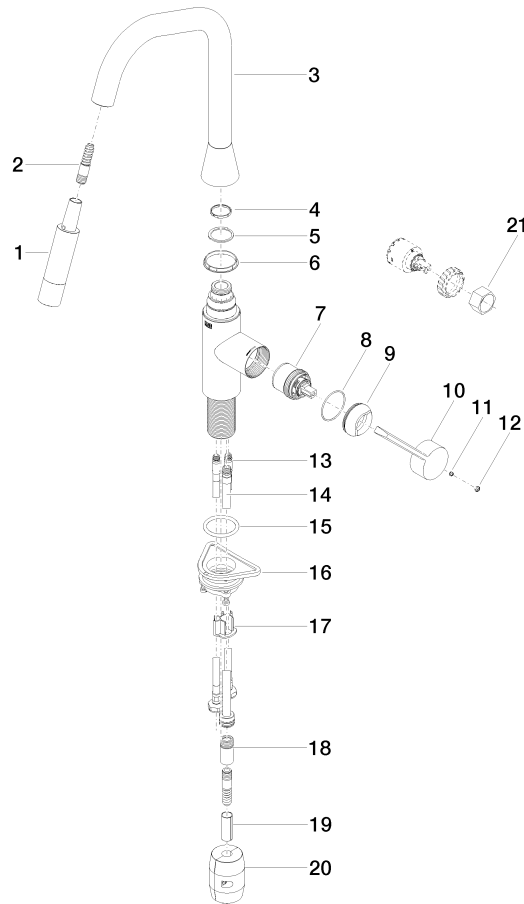

SYNC Single-lever mixer Pull-down with spray function - Brushed Champagne (22kt Gold)

SYNC

33 875 895

- 240mm projection
- pivotable spout 360°
- Optional swivel limiter available with swivel limiter set 12 821 970 90
- laminar and spray flow
- height of mixer 420 mm
- height up to laminar flow regulator 240 mm
- hole diameter 35 mm
- 1800 mm metal shower hose
- sprayface with anti-scaling system
- max. flow 10.4 l/min at 3 bar flow pressure
- lead-free
- This product can help a building meet the requirements of Green Building Rating Systems, e.g. LEED®, BREEAM®, DGNB

**SYNC Single-lever mixer Pull-down with spray function - Brushed Champagne
(22kt Gold)**

SYNC

33 875 895

Flow rate chart

Codes & Standards

Executive Order
no. 1007

SYNC Single-lever mixer Pull-down with spray function - Brushed Champagne
(22kt Gold)

SYNC

33 875 895

Certificates

GDV_0400

SYNC Single-lever mixer Pull-down with spray function - Brushed Champagne (22kt Gold)

SYNC

33 875 895

Product version from 7/1/2021

SYNC Single-lever mixer Pull-down with spray function - Brushed Champagne
(22kt Gold)

SYNC

33 875 895

Spare parts list

Product version from 7/1/2021