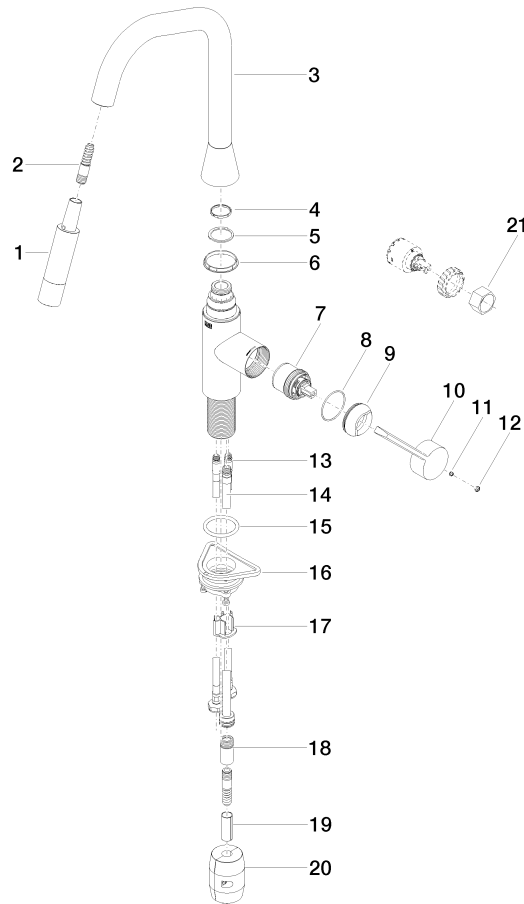

SYNC Single-lever mixer Pull-down with spray function - Champagne (22kt Gold)

SYNC

33 875 895

- 240mm projection
- pivotable spout 360°
- Optional swivel limiter available with swivel limiter set 12 821 970 90
- laminar and spray flow
- height of mixer 420 mm
- height up to laminar flow regulator 240 mm
- hole diameter 35 mm
- 1800 mm metal shower hose
- sprayface with anti-scaling system
- max. flow 10.4 l/min at 3 bar flow pressure
- lead-free
- This product can help a building meet the requirements of Green Building Rating Systems, e.g. LEED®, BREEAM®, DGNB

33 875 895

mm [inches]

Flow rate chart

Codes & Standards

Executive Order
no. 1007

SYNC Single-lever mixer Pull-down with spray function - Champagne (22kt Gold)

SYNC

33 875 895

Certificates

GDV_0400

SYNC Single-lever mixer Pull-down with spray function - Champagne (22kt Gold)

SYNC

33 875 895

Product version from 7/1/2021

SYNC Single-lever mixer Pull-down with spray function - Champagne (22kt Gold)

SYNC

33 875 895

Spare parts list

Product version from 7/1/2021