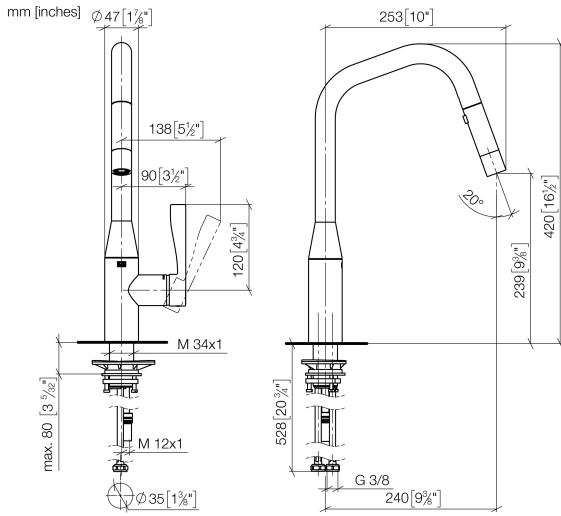

33 875 895

- 240mm projection
- pivotable spout 360°
- Optional swivel limiter available with swivel limiter set 12 821 970 90
- laminar and spray flow
- height of mixer 420 mm
- height up to laminar flow regulator 240 mm
- hole diameter 35 mm
- 1800 mm metal shower hose
- sprayface with anti-scaling system
- max. flow 10.4 l/min at 3 bar flow pressure
- lead-free
- This product can help a building meet the requirements of Green Building Rating Systems, e.g. LEED®, BREEAM®, DGNB

Recommended miscellaneous

Swivel limitation set - 12 821 970 90

Recommended miscellaneous

Dispenser without rosette - 82 424 970-93
Brushed Chrome

Recommended miscellaneous

Strainer waste with control handle 10 712 970-93
- Brushed Chrome

33 875 895

Flow rate chart

Codes & Standards

Executive Order
no. 1007

SYNC Single-lever mixer Pull-down with spray function - Brushed Chrome

SYNC

33 875 895

Certificates

GDV_0400

33 875 895

Product version from 7/1/2021

SYNC Single-lever mixer Pull-down with spray function - Brushed Chrome

SYNC

33 875 895

Spare parts list

Product version from 7/1/2021