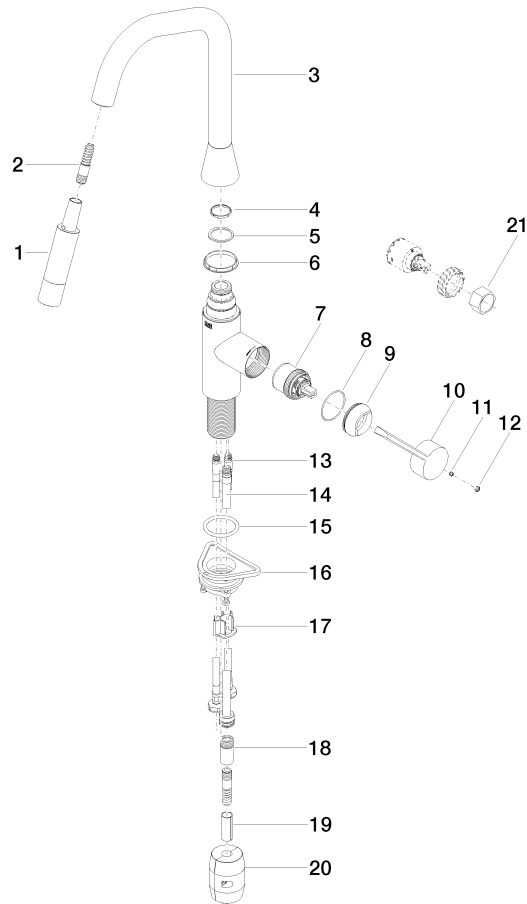

33 875 895

- 240mm projection
- pivotable spout 360°
- Optional swivel limiter available with swivel limiter set 12 821 970 90
- laminar and spray flow
- height of mixer 420 mm
- height up to laminar flow regulator 240 mm
- hole diameter 35 mm
- 1800 mm metal shower hose
- sprayface with anti-scaling system
- max. flow 10.4 l/min at 3 bar flow pressure
- lead-free
- This product can help a building meet the requirements of Green Building Rating Systems, e.g. LEED®, BREEAM®, DGNB

Recommended miscellaneous

Swivel limitation set - 12 821 970 90

Recommended miscellaneous

Dispenser without rosette - 82 424 970-93
Brushed Chrome

Recommended miscellaneous

Strainer waste with control handle 10 712 970-93
- Brushed Chrome

33 875 895

Flow rate chart

Codes & Standards

Executive Order
no. 1007

SYNC Single-lever mixer Pull-down with spray function - Brushed Chrome

SYNC

33 875 895

Certificates

GDV_0400

33 875 895

Product version from 7/1/2021

SYNC Single-lever mixer Pull-down with spray function - Brushed Chrome

SYNC

33 875 895

Spare parts list

Product version from 7/1/2021