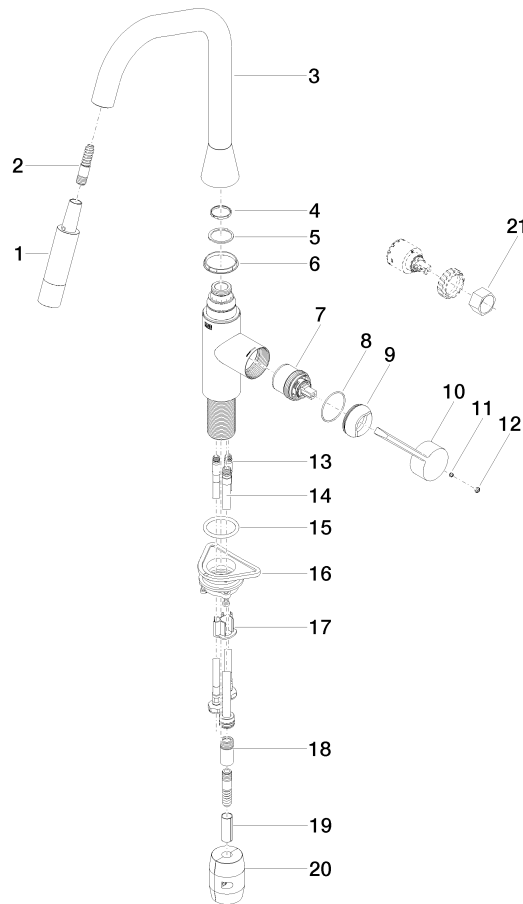

SYNC Single-lever mixer Pull-down with spray function - Brushed Dark Platinum

SYNC

33 875 895

- 240mm projection
- pivotable spout 360°
- Optional swivel limiter available with swivel limiter set 12 821 970 90
- laminar and spray flow
- height of mixer 420 mm
- height up to laminar flow regulator 240 mm
- hole diameter 35 mm
- 1800 mm metal shower hose
- sprayface with anti-scaling system
- max. flow 10.4 l/min at 3 bar flow pressure
- lead-free
- This product can help a building meet the requirements of Green Building Rating Systems, e.g. LEED®, BREEAM®, DGNB

**SYNC Single-lever mixer Pull-down with spray function - Brushed Dark
Platinum**

SYNC

33 875 895

Spare parts list

Product version from 2/26/2015 to 1/7/2021

Product version from 1/7/2021 to 4/29/2021

Product version from 5/1/2021 to 6/1/2021