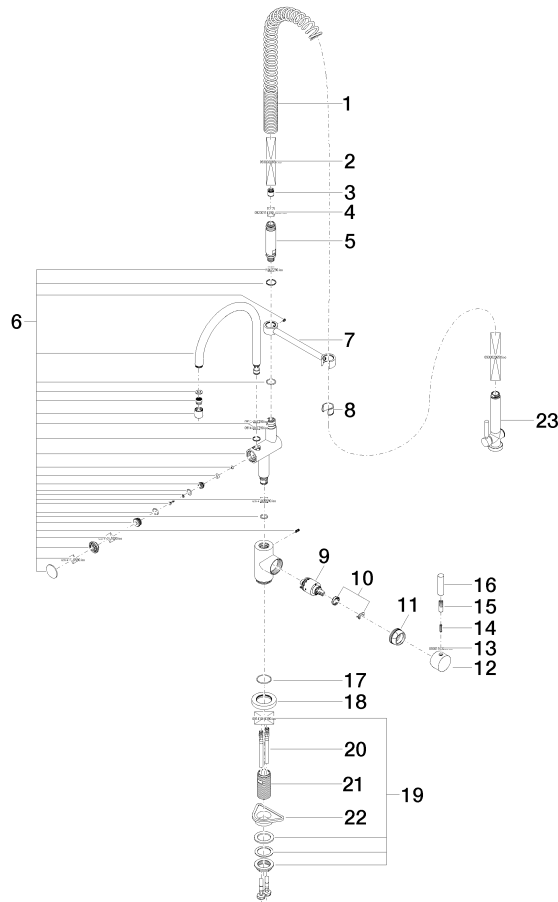

33 880 888 Product version from 5/3/2021

- 200mm projection
- pivotable spout 360°
- air-enriched flow and spray flow
- height of mixer 415 mm
- test
- height up to aerator 275 mm
- hole diameter 35 mm
- sprayface with anti-scaling system
- max. flow 7 l/min at 3 bar flow pressure
- lead-free
- This product can help a building meet the requirements of Green Building Rating Systems, e.g. LEED®, BREEAM®, DGNB

Intrinsic protection against back flow.

	Brushed Chrome	33 880 888-93
	Chrome	33 880 888-00
	Brushed Platinum	33 880 888-06
	Platinum	33 880 888-08
	Dark Chrome	33 880 888-19
	Brushed Dark Platinum	33 880 888-99

Recommended miscellaneous

**Strainer waste with control handle** 10 710 970-93  
- Brushed Chrome

Recommended miscellaneous

**Dispenser with rosette - Brushed Chrome** 82 444 970-93

33 880 888 Product version from 5/3/2021

Parts for other finishes can be found here: [Chrome](#)

Spare parts list

No.	Item Number	Name	Quantity used	Delivery time
1	09 16 02 034 90	spring	1	2
2	90 30 02 065 00-93	hose	1	20
3	09 23 01 046 90	back-flow preventer	1	2
4	90 23 01 141 00 90	back-flow preventer	1	2
5	09 30 01 067 10-93	adaptor	1	60
6	90 19 88 019 00-93	spout	1	20
7	04 17 20 014 00-93	holder	1	60
8	90 18 40 035 00 90	sleeve	1	2
9	90 15 05 065 00 90	cartridge	1	2
10	90 28 10 148 00 90	accessories	1	2
11	09 24 04 107-93	nut	1	20
12	90 20 88 040 00-93	handle	1	20
13	90 30 11 032 00 90	disc	1	2
14	09 31 11 010 90	pin	1	2
15	90 24 04 048 00-93	nipple	1	20
16	09 20 62 005-93	handle	1	20
17	09 14 10 102 90	seal	1	2
18	09 28 10 055-93	rosette	1	60
19	04 23 10 009 02 90	fixing set	1	2
20	04 30 04 105 00 90	hose	2	2
21	09 30 01 010 90	adaptor	1	2
22	09 18 40 090 90	sleeve	1	2
23	90 12 11 097 11-93	shower	1	20