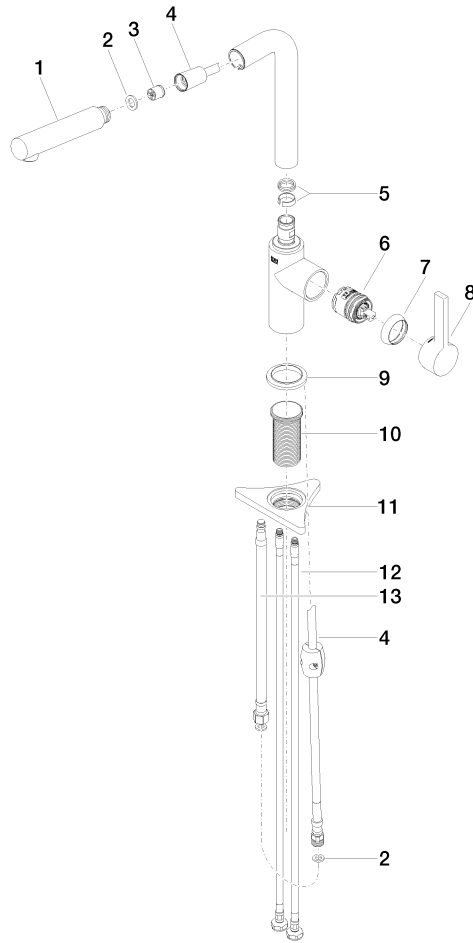

## DORNBRACHT PIUR Single-lever mixer Pull-out - Chrome

---

33 950 210

- 204mm projection
- pivotable spout 360°
- air-enriched flow
- max. flow 8 l/min at 3 bar flow pressure
- fabric braided hose 1500 mm

Intrinsic protection against back flow.

	Chrome	33 950 210-00
	Soft Black	33 950 210-69
	Brushed Nickel	33 950 210-70

**DORNBRAUCH PIUR Single-lever mixer Pull-out - Chrome**

33 950 210

**Flow rate chart**

**Certificates**

Belgaqua\_23-012- ACS\_23 ACC NY AbP\_10138.  
27\_3. 306.

**DORNBRAUCH PIUR Single-lever mixer Pull-out - Chrome**

33 950 210

Parts for other finishes can be found here: [Soft Black](#)

**Spare parts list**

No.	Item Number	Name	Quantity used	Delivery time
1	90 12 11 180 00-00	shower	1	2
2	90 14 05 081 00 90	seal	1	2
3	90 23 01 051 00 90	flow reducer	1	2
4	90 30 02 101 00 90	hose	1	2
5	90 14 15 060 00 90	gasket kit	1	2
6	90 15 05 060 00 90	cartridge	1	2
7	90 28 30 011 00-00	cover	1	2
8	90 20 21 001 00-00	handle	1	2
9	90 27 21 001 00-00	rosette	1	2
10	90 30 01 200 00 90	shaft	1	2
11	90 23 10 003 00 90	fixing set	1	2
12	04 30 04 101 00 90	hose	2	2
13	90 30 04 110 00 90	hose	1	2