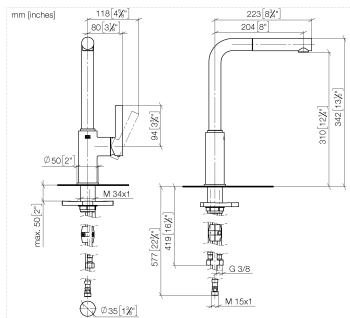

## DORNBRACHT PIUR Single-lever mixer Pull-out - Chrome

---

33 950 210

- 204mm projection
- pivotable spout 360°
- air-enriched flow
- max. flow 8 l/min at 3 bar flow pressure
- fabric braided hose 1500 mm

Intrinsic protection against back flow.

	Chrome	33 950 210-00
	Soft Black	33 950 210-69
	Brushed Nickel	33 950 210-70

**DORNBRAUCH PIUR Single-lever mixer Pull-out - Chrome**

33 950 210

**Flow rate chart**

**Certificates**

Belgaqua\_23-012- ACS\_23 ACC NY AbP\_10138.  
27\_3. 306.

**DORNBRAUCH PIUR Single-lever mixer Pull-out - Chrome**

33 950 210

Parts for other finishes can be found here: [Soft Black](#)

**Spare parts list**

No.	Item Number	Name	Quantity used	Delivery time
1	90 12 11 180 00-00	shower	1	2
2	90 14 05 081 00 90	seal	1	2
3	90 23 01 051 00 90	flow reducer	1	2
4	90 30 02 101 00 90	hose	1	2
5	90 14 15 060 00 90	gasket kit	1	2
6	90 15 05 060 00 90	cartridge	1	2
7	90 28 30 011 00-00	cover	1	2
8	90 20 21 001 00-00	handle	1	2
9	90 27 21 001 00-00	rosette	1	2
10	90 30 01 200 00 90	shaft	1	2
11	90 23 10 003 00 90	fixing set	1	2
12	04 30 04 101 00 90	hose	2	2
13	90 30 04 110 00 90	hose	1	2