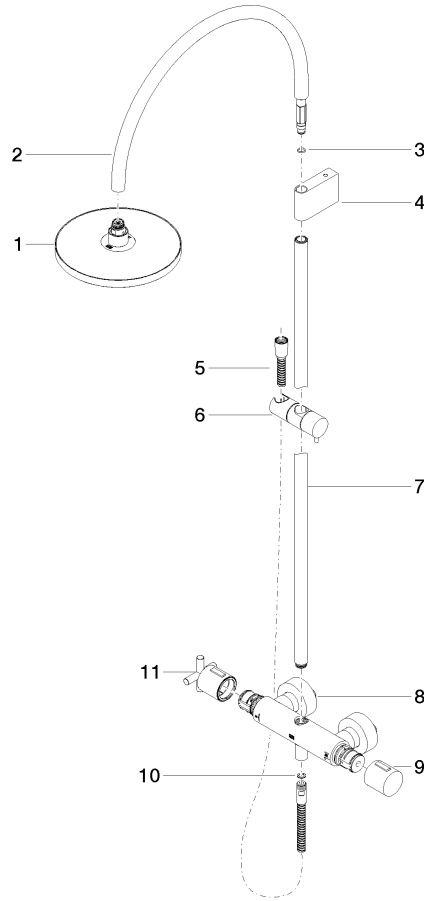

TARA Shower pipe with shower thermostat without hand shower FlowReduce 220 mm - Brushed Durabrace (23kt Gold)

34 458 892 Product version from 5/1/2022

- shower with fixed riser projection 452mm
- Rain shower: PURE RAIN, max. flow rate 7 l/min (at 3 bar)
- Function from: 6 l/min
- rain shower Ø 220 mm
- rain shower with anti-scale system
- rotary diverter with volume control and shut-off function
- slide-on rosettes Ø 70 mm
- height of fittings up to rain shower (bottom edge) 964mm
- height of fittings up to top edge of elbow 1267mm
- gauge 150 mm - 13 mm
- metal shower hose 1750mm with integrated anti-twist protection
- 1/2" connection
- slide bar
- Pipe diameter 23.5 mm
- This product can help a building meet the requirements of Green Building Rating Systems, e.g. LEED®, BREEAM®, DGNB
- WRAS

UK Water Supply
Regulations

Ü-Zeichen

TARA Shower pipe with shower thermostat without hand shower FlowReduce 220 mm - Brushed Durabronze (23kt Gold)

34 458 892 Product version from 5/1/2022

Certificates

Belgaqua_22_283_2 WRAS_2204

LGA_38

**TARA Shower pipe with shower thermostat without hand shower FlowReduce
220 mm - Brushed Durabrace (23kt Gold)**

34 458 892 Product version from 5/1/2022

Parts for other finishes can be found here: [Chrome](#)

Spare parts list

No.	Item Number	Name	Quantity used	Delivery time
1	90 12 05 092 20-28	shower	1	20
2	04 28 22 346 00-28	pipe	1	20
3	09 14 10 008 90	seal	1	2
4	90 17 11 150 00-28	holder	1	20
5	28 322 970-28	Metal shower hose 1/2" x 3/8" x 1750 mm - Brushed Durabrace (23kt Gold)	1	20
6	12 570 970-28	Slide unit - Brushed Durabrace (23kt Gold)	1	20
7	90 28 22 349 00-28	pipe	1	20
8	04 17 01 250 00-28	connection	1	20
9	90 17 33 015 00-28	handle	1	20
10	90 14 20 026 00 90	seal	1	2
11	90 17 33 021 00-28	handle	1	20