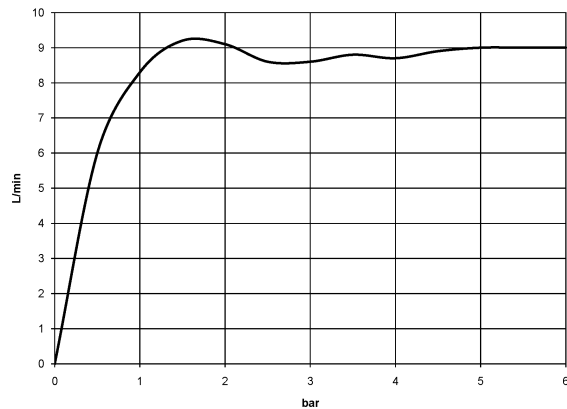

TARA Shower pipe with shower thermostat without hand shower FlowReduce 220 mm - Brushed Durabrace (23kt Gold)

34 458 892 Product version from 5/1/2022

- shower with fixed riser projection 452mm
- Rain shower: PURE RAIN, max. flow rate 7 l/min (at 3 bar)
- Function from: 6 l/min
- rain shower Ø 220 mm
- rain shower with anti-scale system
- rotary diverter with volume control and shut-off function
- slide-on rosettes Ø 70 mm
- height of fittings up to rain shower (bottom edge) 964mm
- height of fittings up to top edge of elbow 1267mm
- gauge 150 mm - 13 mm
- metal shower hose 1750mm with integrated anti-twist protection
- 1/2" connection
- slide bar
- Pipe diameter 23.5 mm
- This product can help a building meet the requirements of Green Building Rating Systems, e.g. LEED®, BREEAM®, DGNB
- WRAS

Required miscellaneous

Required miscellaneous

Required miscellaneous

Required miscellaneous

TARA Shower pipe with shower thermostat without hand shower FlowReduce 220 mm - Brushed Durabross (23kt Gold)

34 458 892 Product version from 5/1/2022

mm [inches]

1:10

Flow rate chart

Codes & Standards

DIN 4109

EN 1717

ISO 3822

Scottish Water
Byelaws