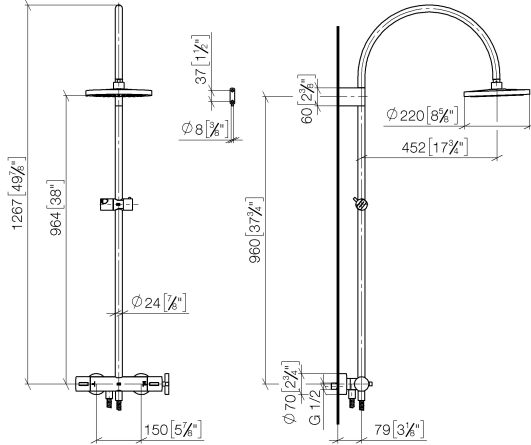

TARA Shower pipe with shower thermostat without hand shower FlowReduce 220 mm - Brushed Durabrace (23kt Gold)

34 458 892 Product version from 5/1/2022

- shower with fixed riser projection 452mm
- Rain shower: PURE RAIN, max. flow rate 7 l/min (at 3 bar)
- Function from: 6 l/min
- rain shower Ø 220 mm
- rain shower with anti-scale system
- rotary diverter with volume control and shut-off function
- slide-on rosettes Ø 70 mm
- height of fittings up to rain shower (bottom edge) 964mm
- height of fittings up to top edge of elbow 1267mm
- gauge 150 mm - 13 mm
- metal shower hose 1750mm with integrated anti-twist protection
- 1/2" connection
- slide bar
- Pipe diameter 23.5 mm
- This product can help a building meet the requirements of Green Building Rating Systems, e.g. LEED®, BREEAM®, DGNB
- WRAS

Required miscellaneous

Required miscellaneous

Required miscellaneous

Required miscellaneous

TARA Shower pipe with shower thermostat without hand shower FlowReduce 220 mm - Brushed Durabross (23kt Gold)

34 458 892 Product version from 5/1/2022

mm [inches]

1:10

Flow rate chart

Codes & Standards

DIN 4109

EN 1717

ISO 3822

Scottish Water
Byelaws

Spare parts list

No.	Item Number	Name	Quantity used	Delivery time
1	90 12 05 092 20-28	shower	1	20
2	04 28 22 346 00-28	pipe	1	20
3	09 14 10 008 90	seal	1	2
4	90 17 11 150 00-28	holder	1	20
5	28 322 970-28	Metal shower hose 1/2" x 3/8" x 1750 mm - Brushed Durabrace (23kt Gold)	1	20
6	12 570 970-28	Slide unit - Brushed Durabrace (23kt Gold)	1	20
7	90 28 22 349 00-28	pipe	1	20
8	04 17 01 250 00-28	connection	1	20
9	90 17 33 015 00-28	handle	1	20
10	90 14 20 026 00 90	seal	1	2
11	90 17 33 021 00-28	handle	1	20