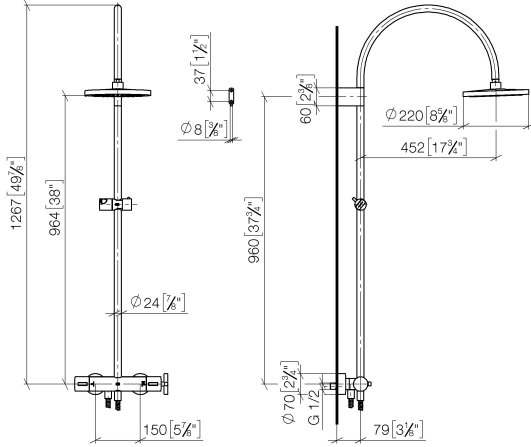

**TARA Shower pipe with shower thermostat without hand shower FlowReduce
220 mm - Brushed Bronze**

TARA

34 458 892

- shower with fixed riser projection 452mm
- Rain shower: PURE RAIN, max. flow rate 7 l/min (at 3 bar)
- Function from: 6 l/min
- rain shower Ø 220 mm
- rain shower with anti-scale system
- rotary diverter with volume control and shut-off function
- slide-on rosettes Ø 70 mm
- height of fittings up to rain shower (bottom edge) 964mm
- height of fittings up to top edge of elbow 1267mm
- gauge 150 mm - 13 mm
- metal shower hose 1750mm with integrated anti-twist protection
- 1/2" connection
- slide bar
- Pipe diameter 23.5 mm
- This product can help a building meet the requirements of Green Building Rating Systems, e.g. LEED®, BREEAM®, DGNB
- WRAS 2204013

**TARA Shower pipe with shower thermostat without hand shower FlowReduce
220 mm - Brushed Bronze**

TARA

34 458 892
mm [inches]
1:10

Flow rate chart

Codes & Standards

DIN 4109

EN 1717

ISO 3822

Scottish Water
Byelaws

UK Water Supply
Regulations

Ü-Zeichen

TARA Shower pipe with shower thermostat without hand shower FlowReduce
220 mm - Brushed Bronze

TARA

34 458 892

Certificates

WRAS_2204

TARA

34 458 892

Spare parts list

Product version from 5/1/2022

No.	Item Number	Name	Quantity used	Delivery time
	90 12 05 092 20-42	shower	11	30