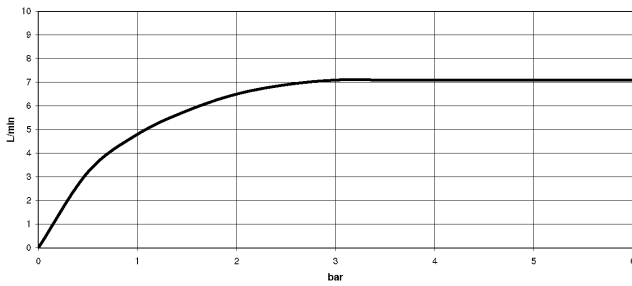

**TARA Shower pipe with shower thermostat without hand shower FlowReduce
220 mm - Brushed Champagne (22kt Gold)**

TARA

34 458 892

- shower with fixed riser projection 452mm
- Rain shower: PURE RAIN, max. flow rate 7 l/min (at 3 bar)
- Function from: 6 l/min
- rain shower Ø 220 mm
- rain shower with anti-scale system
- rotary diverter with volume control and shut-off function
- slide-on rosettes Ø 70 mm
- height of fittings up to rain shower (bottom edge) 964mm
- height of fittings up to top edge of elbow 1267mm
- gauge 150 mm - 13 mm
- metal shower hose 1750mm with integrated anti-twist protection
- 1/2" connection
- slide bar
- Pipe diameter 23.5 mm
- This product can help a building meet the requirements of Green Building Rating Systems, e.g. LEED®, BREEAM®, DGNB
- WRAS 2204013

**TARA Shower pipe with shower thermostat without hand shower FlowReduce
220 mm - Brushed Champagne (22kt Gold)**

TARA

34 458 892
mm [inches]
1:10

Flow rate chart

Codes & Standards

DIN 4109	EN 1717	ISO 3822	Scottish Water Byelaws
UK Water Supply Regulations	Ü-Zeichen		