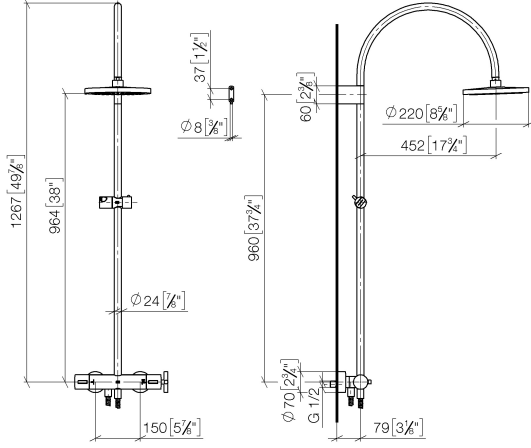

**TARA Shower pipe with shower thermostat without hand shower FlowReduce
220 mm - Brushed Champagne (22kt Gold)**

TARA

34 458 892

- shower with fixed riser projection 452mm
- Rain shower: PURE RAIN, max. flow rate 7 l/min (at 3 bar)
- Function from: 6 l/min
- rain shower Ø 220 mm
- rain shower with anti-scale system
- rotary diverter with volume control and shut-off function
- slide-on rosettes Ø 70 mm
- height of fittings up to rain shower (bottom edge) 964mm
- height of fittings up to top edge of elbow 1267mm
- gauge 150 mm - 13 mm
- metal shower hose 1750mm with integrated anti-twist protection
- 1/2" connection
- slide bar
- Pipe diameter 23.5 mm
- This product can help a building meet the requirements of Green Building Rating Systems, e.g. LEED®, BREEAM®, DGNB
- WRAS 2204013

**TARA Shower pipe with shower thermostat without hand shower FlowReduce
220 mm - Brushed Champagne (22kt Gold)**

TARA

34 458 892
mm [inches]
1:10

Flow rate chart

Codes & Standards

DIN 4109	EN 1717	ISO 3822	Scottish Water Byelaws
UK Water Supply Regulations	Ü-Zeichen		

TARA Shower pipe with shower thermostat without hand shower FlowReduce
220 mm - Brushed Champagne (22kt Gold)

TARA

34 458 892

Certificates

WRAS_2204

LGA_38

Belgaqua_22_283_2

34 458 892

Product version from 5/1/2022

Parts for other
finishes can be found
here: [Chrome](#)

TARA Shower pipe with shower thermostat without hand shower FlowReduce
220 mm - Brushed Champagne (22kt Gold)

TARA

34 458 892