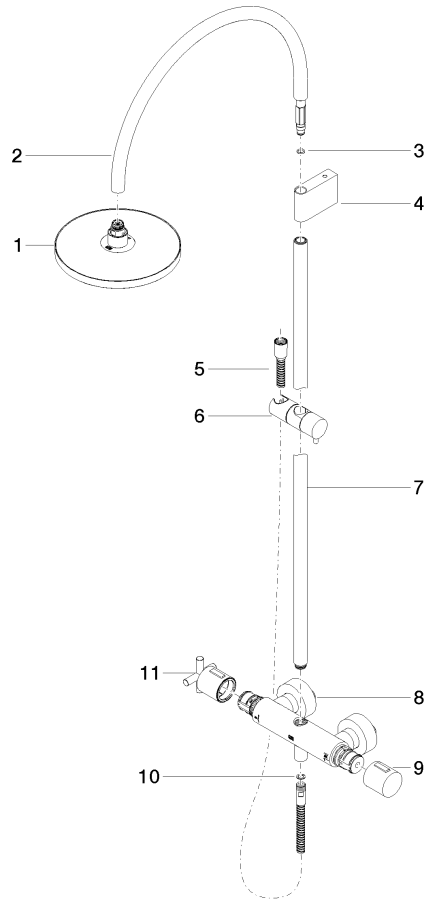

**TARA Shower pipe with shower thermostat without hand shower FlowReduce
220 mm - Brushed Champagne (22kt Gold)**

TARA

34 458 892

- shower with fixed riser projection 452mm
- Rain shower: PURE RAIN, max. flow rate 7 l/min (at 3 bar)
- Function from: 6 l/min
- rain shower Ø 220 mm
- rain shower with anti-scale system
- rotary diverter with volume control and shut-off function
- slide-on rosettes Ø 70 mm
- height of fittings up to rain shower (bottom edge) 964mm
- height of fittings up to top edge of elbow 1267mm
- gauge 150 mm - 13 mm
- metal shower hose 1750mm with integrated anti-twist protection
- 1/2" connection
- slide bar
- Pipe diameter 23.5 mm
- This product can help a building meet the requirements of Green Building Rating Systems, e.g. LEED®, BREEAM®, DGNB
- WRAS 2204013

**TARA Shower pipe with shower thermostat without hand shower FlowReduce
220 mm - Brushed Champagne (22kt Gold)**

TARA

34 458 892
mm [inches]
1:10

Flow rate chart

Codes & Standards

DIN 4109	EN 1717	ISO 3822	Scottish Water Byelaws
UK Water Supply Regulations	Ü-Zeichen		

TARA Shower pipe with shower thermostat without hand shower FlowReduce
220 mm - Brushed Champagne (22kt Gold)

TARA

34 458 892

Certificates

WRAS_2204

LGA_38

Belgaqua_22_283_2

34 458 892

Product version from 5/1/2022

Parts for other
finishes can be found
here: [Chrome](#)

TARA Shower pipe with shower thermostat without hand shower FlowReduce
220 mm - Brushed Champagne (22kt Gold)

TARA

34 458 892