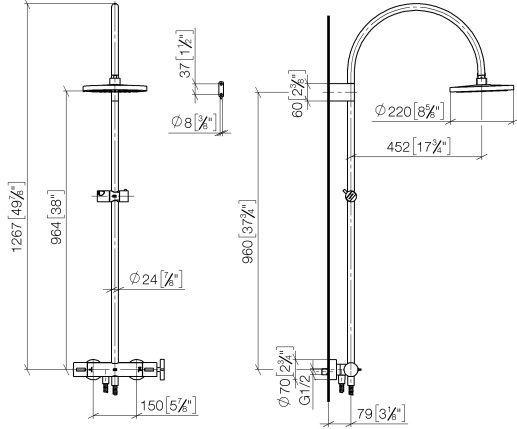

**VAIA Shower pipe with shower thermostat without hand shower FlowReduce -
Brushed Platinum**

VAIA

34 459 809

- shower with fixed riser projection 452mm
- overhead shower: rain flow
- rain shower Ø 220 mm
- rain shower with anti-scale system
- max. rainshower flow 7 l/min
- Function from: 6 l/min
- rotary diverter with volume control and shut-off function
- slide-on rosettes Ø 70 mm
- height of fittings up to rain shower (bottom edge) 964mm
- height of fittings up to top edge of elbow 1267mm
- gauge 150 mm - 13 mm
- metal shower hose 1750mm with integrated anti-twist protection
- 1/2" connection
- slide bar
- Pipe diameter 23.5 mm
- This product can help a building meet the requirements of Green Building Rating Systems, e.g. LEED®, BREEAM®, DGNB
- WRAS 2204013

VAIA

34 459 809

mm [inches]

1:10

Flow rate chart

Codes & Standards

DIN 4109

EN 1717