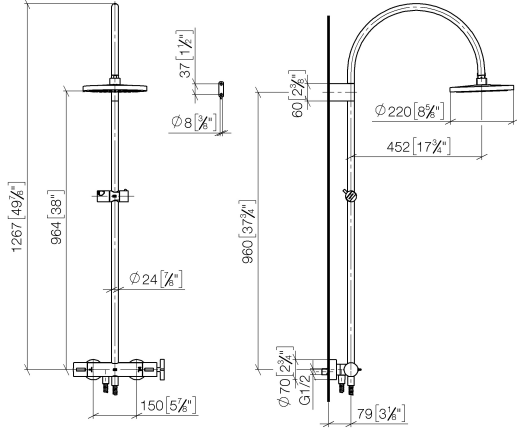

**VAIA Shower pipe with shower thermostat without hand shower FlowReduce -
Champagne (22kt Gold)**

VAIA

34 459 809

- shower with fixed riser projection 452mm
- overhead shower: rain flow
- rain shower Ø 220 mm
- rain shower with anti-scale system
- max. rainshower flow 7 l/min
- Function from: 6 l/min
- rotary diverter with volume control and shut-off function
- slide-on rosettes Ø 70 mm
- height of fittings up to rain shower (bottom edge) 964mm
- height of fittings up to top edge of elbow 1267mm
- gauge 150 mm - 13 mm
- metal shower hose 1750mm with integrated anti-twist protection
- 1/2" connection
- slide bar
- Pipe diameter 23.5 mm
- This product can help a building meet the requirements of Green Building Rating Systems, e.g. LEED®, BREEAM®, DGNB
- WRAS 2204013

VAIA

34 459 809

mm [inches]

1:10

Flow rate chart

Codes & Standards

DIN 4109

EN 1717