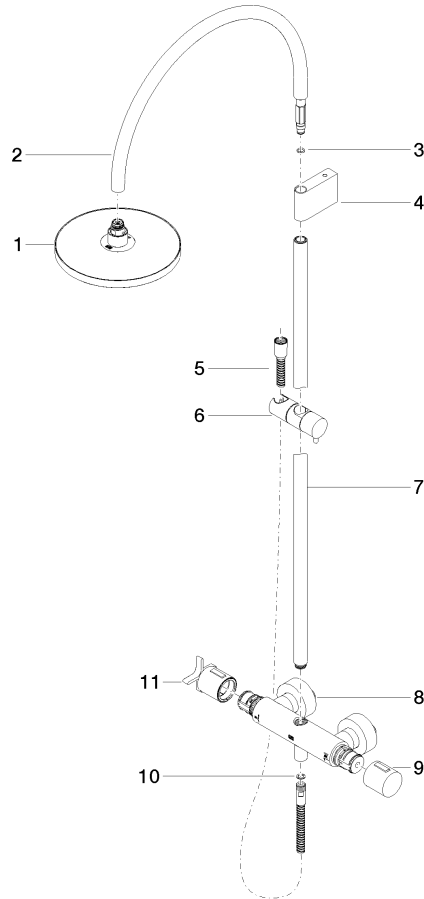

**VAIA Shower pipe with shower thermostat without hand shower FlowReduce -
Champagne (22kt Gold)**

VAIA

34 459 809

- shower with fixed riser projection 452mm
- overhead shower: rain flow
- rain shower Ø 220 mm
- rain shower with anti-scale system
- max. rainshower flow 7 l/min
- Function from: 6 l/min
- rotary diverter with volume control and shut-off function
- slide-on rosettes Ø 70 mm
- height of fittings up to rain shower (bottom edge) 964mm
- height of fittings up to top edge of elbow 1267mm
- gauge 150 mm - 13 mm
- metal shower hose 1750mm with integrated anti-twist protection
- 1/2" connection
- slide bar
- Pipe diameter 23.5 mm
- This product can help a building meet the requirements of Green Building Rating Systems, e.g. LEED®, BREEAM®, DGNB
- WRAS 2204013

VAIA

34 459 809

mm [inches]

1:10

Flow rate chart

Codes & Standards

DIN 4109

EN 1717

WRAS_2204

LGA_38

Belgaqua_24-006-2

VAIA Shower pipe with shower thermostat without hand shower FlowReduce -
Champagne (22kt Gold)

VAIA

34 459 809

Parts for other
finishes can be found
here: [Chrome](#)

VAIA Shower pipe with shower thermostat without hand shower FlowReduce -
Champagne (22kt Gold)

VAIA

34 459 809

Spare parts list

No.	Item Number	Name	Quantity used	Delivery time
	90 12 05 092 20-47	shower	11	30