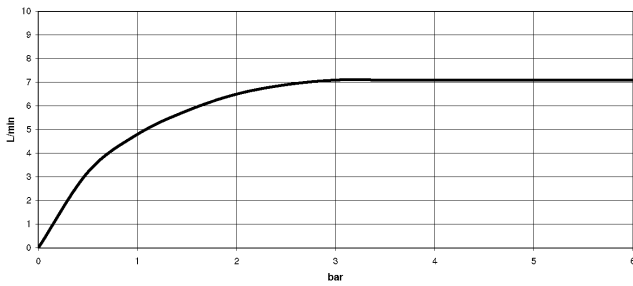

**VAIA Shower pipe with shower thermostat without hand shower FlowReduce -
Champagne (22kt Gold)**

VAIA

34 459 809

- shower with fixed riser projection 452mm
- overhead shower: rain flow
- rain shower Ø 220 mm
- rain shower with anti-scale system
- max. rainshower flow 7 l/min
- Function from: 6 l/min
- rotary diverter with volume control and shut-off function
- slide-on rosettes Ø 70 mm
- height of fittings up to rain shower (bottom edge) 964mm
- height of fittings up to top edge of elbow 1267mm
- gauge 150 mm - 13 mm
- metal shower hose 1750mm with integrated anti-twist protection
- 1/2" connection
- slide bar
- Pipe diameter 23.5 mm
- This product can help a building meet the requirements of Green Building Rating Systems, e.g. LEED®, BREEAM®, DGNB
- WRAS 2204013

VAIA

34 459 809

mm [inches]

1:10

Flow rate chart

Codes & Standards

DIN 4109

EN 1717