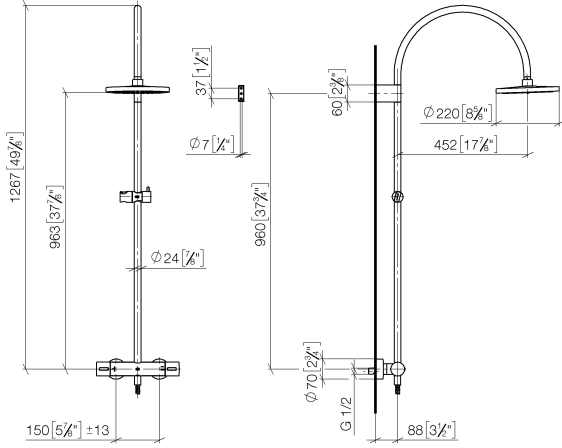

**Showerpipe with shower thermostat without hand shower FlowReduce 220 mm
- Matte Black**

TARA

34 459 892

Fits: TARA, VAIA, META

- shower with fixed riser projection 452mm
- overhead shower: rain flow
- rain shower Ø 220 mm
- rain shower with anti-scale system
- max. rainshower flow 7 l/min
- rotary diverter with volume control and shut-off function
- slide-on rosettes Ø 70 mm
- height of fittings up to rain shower (bottom edge) 963mm
- height of fittings up to top edge of elbow 1267mm
- gauge 150 mm - 13 mm
- metal shower hose 1750mm with integrated anti-twist protection
- 1/2" connection
- slide bar
- Pipe diameter 23.5 mm
- quick clearing
- This product can help a building meet the requirements of Green Building Rating Systems, e.g. LEED®, BREEAM®, DGNB
- WRAS 2204013

**Showerpipe with shower thermostat without hand shower FlowReduce 220 mm
- Matte Black**

TARA

34 459 892
mm [inches]
M 1:10

Flow rate chart

Codes & Standards

DIN 4109

EN 1717

ISO 3822

Belgaqua_21-032-2 LGA_38

Showerpipe with shower thermostat without hand shower FlowReduce 220 mm
- Matte Black

TARA

34 459 892

Product version up to 9/10/2020

Product version from 9/10/2020

Parts for other
finishes can be found
here: [Chrome](#)

Showerpipe with shower thermostat without hand shower FlowReduce 220 mm
- Matte Black

TARA

34 459 892

Spare parts list

Product version up to 9/10/2020

Product version from 9/10/2020

No.	Item Number	Name	Quantity used	Delivery time
	04 12 05 092 00-33	shower	15	30