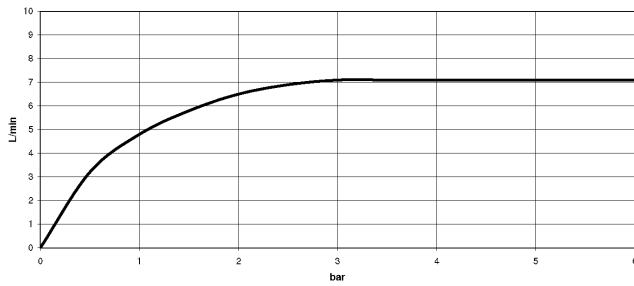

**Showerpipe with shower thermostat without hand shower FlowReduce 220 mm
- Matte Black**

TARA

34 459 892
mm [inches]
M 1:10

Flow rate chart

Codes & Standards

DIN 4109

EN 1717

ISO 3822