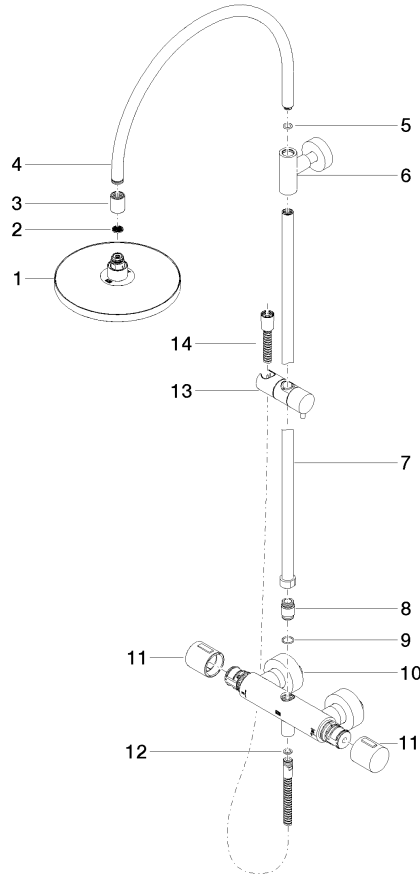

**Showerpipe with shower thermostat without hand shower FlowReduce 220 mm
- Matte Black**

TARA

34 459 892
mm [inches]
M 1:10

Flow rate chart

Codes & Standards

DIN 4109

EN 1717

ISO 3822

Scottish Water
Byelaws

UK Water Supply
Regulations

Ü-Zeichen

Showerpipe with shower thermostat without hand shower FlowReduce 220 mm
- Matte Black

TARA

34 459 892

Certificates

WRAS_2204

Belgaqua_21-032-2 LGA_38

Showerpipe with shower thermostat without hand shower FlowReduce 220 mm
- Matte Black

TARA

34 459 892

Product version up to 9/10/2020

Product version from 9/10/2020

Parts for other
finishes can be found
here: [Chrome](#)

Showerpipe with shower thermostat without hand shower FlowReduce 220 mm
- Matte Black

TARA

34 459 892

Spare parts list

Product version up to 9/10/2020

Product version from 9/10/2020

No.	Item Number	Name	Quantity used	Delivery time
	04 12 05 092 00-33	shower	15	30