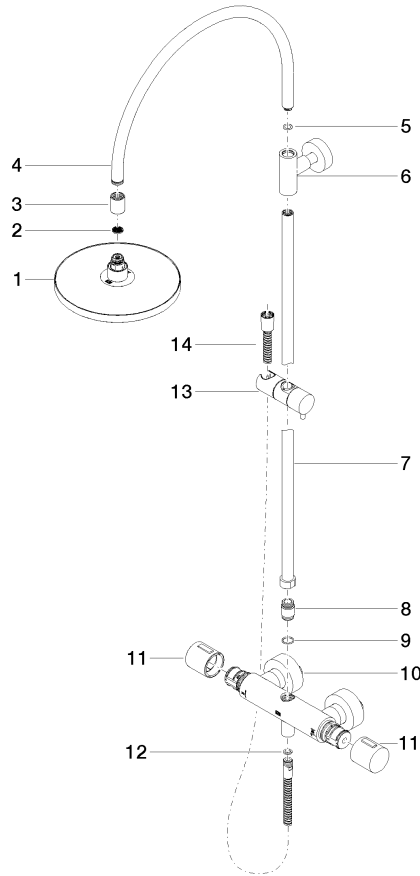

**Showerpipe with shower thermostat without hand shower FlowReduce 220 mm
- Brushed Bronze**

TARA

34 459 892

Fits: TARA, VAIA, META

- shower with fixed riser projection 452mm
- overhead shower: rain flow
- rain shower Ø 220 mm
- rain shower with anti-scale system
- max. rainshower flow 7 l/min
- rotary diverter with volume control and shut-off function
- slide-on rosettes Ø 70 mm
- height of fittings up to rain shower (bottom edge) 963mm
- height of fittings up to top edge of elbow 1267mm
- gauge 150 mm - 13 mm
- metal shower hose 1750mm with integrated anti-twist protection
- 1/2" connection
- slide bar
- Pipe diameter 23.5 mm
- quick clearing
- This product can help a building meet the requirements of Green Building Rating Systems, e.g. LEED®, BREEAM®, DGNB
- WRAS 2204013

TARA

34 459 892
mm [inches]
M 1:10

Flow rate chart

Codes & Standards

DIN 4109

ISO 3822

Scottish Water
Byelaws

UK Water Supply
Regulations

Ü-Zeichen

Showerpipe with shower thermostat without hand shower FlowReduce 220 mm
- Brushed Bronze

TARA

34 459 892

Certificates

WRAS_2204

LGA_38

Showerpipe with shower thermostat without hand shower FlowReduce 220 mm
- Brushed Bronze

TARA

34 459 892

Product version from 9/10/2020

Parts for other
finishes can be found
here: [Chrome](#)

Showerpipe with shower thermostat without hand shower FlowReduce 220 mm
- Brushed Bronze

TARA

34 459 892