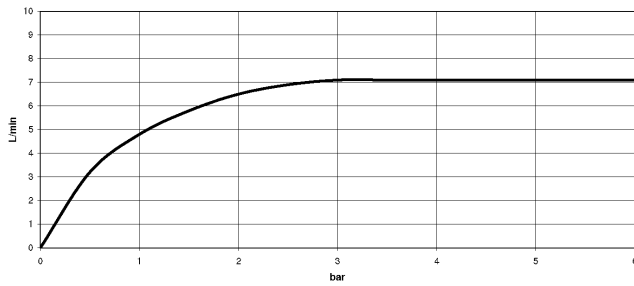

TARA

34 459 892
mm [inches]
M 1:10

Flow rate chart

Codes & Standards

DIN 4109

ISO 3822

Scottish Water
Byelaws

UK Water Supply
Regulations