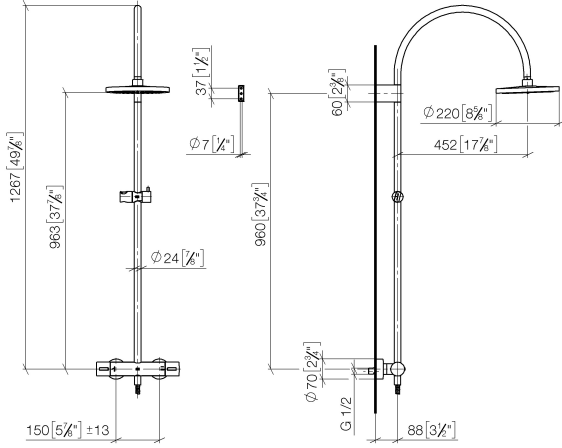

**Showerpipe with shower thermostat without hand shower FlowReduce 220 mm
- Brushed Bronze**

TARA

34 459 892

Fits: TARA, VAIA, META

- shower with fixed riser projection 452mm
- overhead shower: rain flow
- rain shower Ø 220 mm
- rain shower with anti-scale system
- max. rainshower flow 7 l/min
- rotary diverter with volume control and shut-off function
- slide-on rosettes Ø 70 mm
- height of fittings up to rain shower (bottom edge) 963mm
- height of fittings up to top edge of elbow 1267mm
- gauge 150 mm - 13 mm
- metal shower hose 1750mm with integrated anti-twist protection
- 1/2" connection
- slide bar
- Pipe diameter 23.5 mm
- quick clearing
- This product can help a building meet the requirements of Green Building Rating Systems, e.g. LEED®, BREEAM®, DGNB
- WRAS 2204013

Required miscellaneous

	Hand shower FlowReduce - Brushed Bronze	28 018 979-42 0010
---	--	-----------------------

**Showerpipe with shower thermostat without hand shower FlowReduce 220 mm
- Brushed Bronze**

TARA

34 459 892
mm [inches]
M 1:10

Flow rate chart

Codes & Standards

DIN 4109

ISO 3822

Scottish Water
Byelaws

UK Water Supply
Regulations

TARA

34 459 892

Product version from 9/10/2020

Parts for other
finishes can be found
here: [Chrome](#)

Showerpipe with shower thermostat without hand shower FlowReduce 220 mm
- Brushed Bronze

TARA

34 459 892