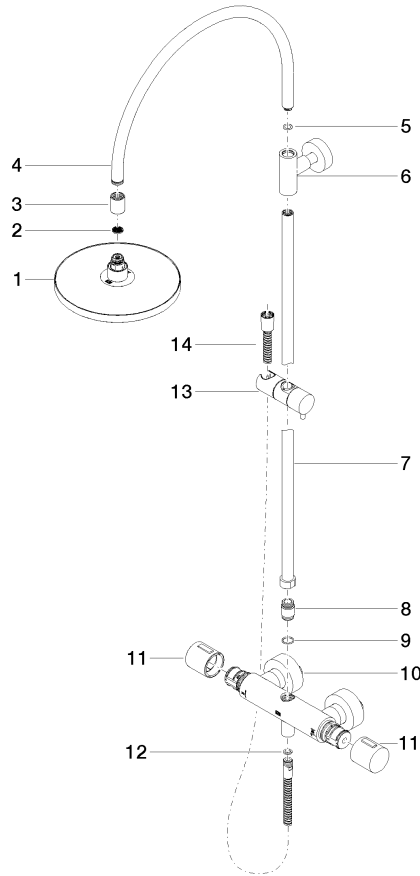

**Showerpipe with shower thermostat without hand shower FlowReduce 220 mm
- Champagne (22kt Gold)**

TARA

34 459 892

Fits: TARA, VAIA, META

- shower with fixed riser projection 452mm
- overhead shower: rain flow
- rain shower Ø 220 mm
- rain shower with anti-scale system
- max. rainshower flow 7 l/min
- rotary diverter with volume control and shut-off function
- slide-on rosettes Ø 70 mm
- height of fittings up to rain shower (bottom edge) 963mm
- height of fittings up to top edge of elbow 1267mm
- gauge 150 mm - 13 mm
- metal shower hose 1750mm with integrated anti-twist protection
- 1/2" connection
- slide bar
- Pipe diameter 23.5 mm
- quick clearing
- This product can help a building meet the requirements of Green Building Rating Systems, e.g. LEED®, BREEAM®, DGNB
- WRAS 2204013

**Showerpipe with shower thermostat without hand shower FlowReduce 220 mm
- Champagne (22kt Gold)**

TARA

34 459 892
mm [inches]
M 1:10

Flow rate chart

Codes & Standards

DIN 4109

ISO 3822

Scottish Water
Byelaws

UK Water Supply
Regulations

Ü-Zeichen

Showerpipe with shower thermostat without hand shower FlowReduce 220 mm
- Champagne (22kt Gold)

TARA

34 459 892

Certificates

WRAS_2204

LGA_38

**Showerpipe with shower thermostat without hand shower FlowReduce 220 mm
- Champagne (22kt Gold)**

TARA

34 459 892

Product version from 9/10/2020

Parts for other finishes can be found here: [Chrome](#)

Showerpipe with shower thermostat without hand shower FlowReduce 220 mm
- Champagne (22kt Gold)