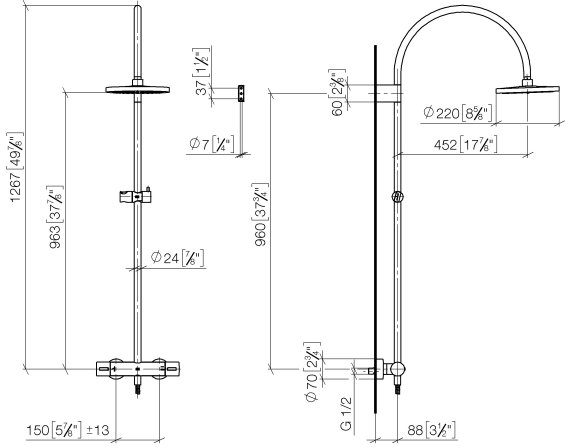

**Showerpipe with shower thermostat without hand shower FlowReduce 220 mm
- Champagne (22kt Gold)**

TARA

34 459 892

Fits: TARA, VAIA, META

- shower with fixed riser projection 452mm
- overhead shower: rain flow
- rain shower Ø 220 mm
- rain shower with anti-scale system
- max. rainshower flow 7 l/min
- rotary diverter with volume control and shut-off function
- slide-on rosettes Ø 70 mm
- height of fittings up to rain shower (bottom edge) 963mm
- height of fittings up to top edge of elbow 1267mm
- gauge 150 mm - 13 mm
- metal shower hose 1750mm with integrated anti-twist protection
- 1/2" connection
- slide bar
- Pipe diameter 23.5 mm
- quick clearing
- This product can help a building meet the requirements of Green Building Rating Systems, e.g. LEED®, BREEAM®, DGNB
- WRAS 2204013

**Showerpipe with shower thermostat without hand shower FlowReduce 220 mm
- Champagne (22kt Gold)**

TARA

34 459 892
mm [inches]
M 1:10

Flow rate chart

Codes & Standards

DIN 4109

ISO 3822

Scottish Water
Byelaws

UK Water Supply
Regulations

Ü-Zeichen

Showerpipe with shower thermostat without hand shower FlowReduce 220 mm
- Champagne (22kt Gold)

TARA

34 459 892

Certificates

WRAS_2204

LGA_38

**Showerpipe with shower thermostat without hand shower FlowReduce 220 mm
- Champagne (22kt Gold)**

TARA

34 459 892

Product version from 9/10/2020

Parts for other finishes can be found here: [Chrome](#)

Showerpipe with shower thermostat without hand shower FlowReduce 220 mm
- Champagne (22kt Gold)