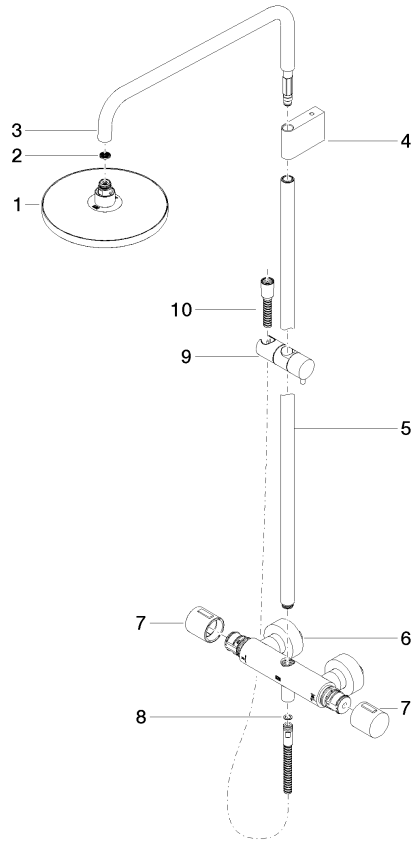

**Showerpipe with shower thermostat without hand shower FlowReduce -
Chrome**

IMO

34 459 979

Fits: IMO, LULU, TARA, LISSÉ, VAIA, META

- shower with fixed riser projection 453mm
- overhead shower: rain flow
- rain shower Ø 220 mm
- rain shower with anti-scale system
- max. rainshower flow 7 l/min
- rotary diverter with volume control and shut-off function
- slide-on rosettes Ø 70 mm
- height of fittings up to rain shower (bottom edge) 1009mm
- height of fittings up to top edge of elbow 1150mm
- gauge 150 mm - 13 mm
- metal shower hose 1750mm with integrated anti-twist protection
- 1/2" connection
- slide bar
- Pipe diameter 23.5 mm
- quick clearing
- This product can help a building meet the requirements of Green Building Rating Systems, e.g. LEED®, BREEAM®, DGNB
- WRAS 2204013

Required miscellaneous

	SERIES-VARIOUS Hand shower FlowReduce - Chrome	28 027 979-00 0010
---	---	-----------------------

Showerpipe with shower thermostat without hand shower FlowReduce - Chrome

34 459 979
mm [inches]
1:10

Ü-Zeichen

Showerpipe with shower thermostat without hand shower FlowReduce -
Chrome

IMO

34 459 979

Certificates

WRAS_2204

DVGW_DW-
6509DN0

Belgaqua_21-032-2 LGA_38

Showerpipe with shower thermostat without hand shower FlowReduce -
Chrome

34 459 979

Product version from 4/1/2024

Showerpipe with shower thermostat without hand shower FlowReduce -
Chrome

IMO

34 459 979

Spare parts list