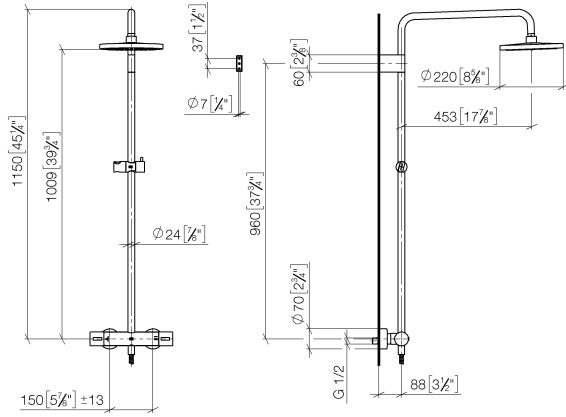

**Showerpipe with shower thermostat without hand shower FlowReduce -
Chrome**

IMO

34 459 979

Fits: IMO, LULU, TARA, LISSÉ, VAIA, META

- shower with fixed riser projection 453mm
- overhead shower: rain flow
- rain shower Ø 220 mm
- rain shower with anti-scale system
- max. rainshower flow 7 l/min
- rotary diverter with volume control and shut-off function
- slide-on rosettes Ø 70 mm
- height of fittings up to rain shower (bottom edge) 1009mm
- height of fittings up to top edge of elbow 1150mm
- gauge 150 mm - 13 mm
- metal shower hose 1750mm with integrated anti-twist protection
- 1/2" connection
- slide bar
- Pipe diameter 23.5 mm
- quick clearing
- This product can help a building meet the requirements of Green Building Rating Systems, e.g. LEED®, BREEAM®, DGNB
- WRAS 2204013

Required miscellaneous

	SERIES-VARIOUS Hand shower FlowReduce - Chrome	28 027 979-00 0010
---	---	-----------------------

Showerpipe with shower thermostat without hand shower FlowReduce - Chrome

34 459 979
mm [inches]
1:10