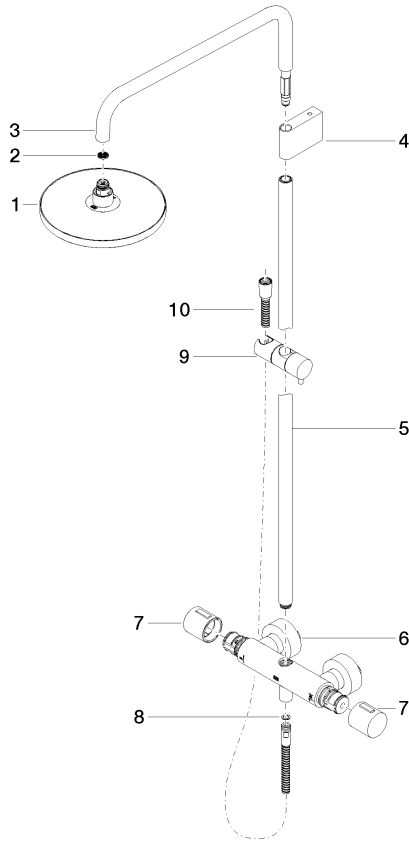

**Showerpipe with shower thermostat without hand shower FlowReduce -
Brushed Durabronze (23kt Gold)**

IMO

34 459 979

Fits: IMO, LULU, TARA, LISSÉ, VAIA, META

- shower with fixed riser projection 453mm
- overhead shower: rain flow
- rain shower Ø 220 mm
- rain shower with anti-scale system
- max. rainshower flow 7 l/min
- rotary diverter with volume control and shut-off function
- slide-on rosettes Ø 70 mm
- height of fittings up to rain shower (bottom edge) 1009mm
- height of fittings up to top edge of elbow 1150mm
- gauge 150 mm - 13 mm
- metal shower hose 1750mm with integrated anti-twist protection
- 1/2" connection
- slide bar
- Pipe diameter 23.5 mm
- quick clearing
- This product can help a building meet the requirements of Green Building Rating Systems, e.g. LEED®, BREEAM®, DGNB
- WRAS 2204013

34 459 979
mm [inches]
1:10

Flow rate chart

Codes & Standards

DIN 4109

EN 1111

EN 1717

ISO 3822

Scottish Water
Byelaws

UK Water Supply
Regulations

Ü-Zeichen

Showerpipe with shower thermostat without hand shower FlowReduce -
Brushed Durabross (23kt Gold)

IMO

34 459 979

Certificates

WRAS_2204

DVGW_DW-
6509DN0

Showerpipe with shower thermostat without hand shower FlowReduce -
Brushed Durabrass (23kt Gold)

IMO

34 459 979

Spare parts list

Product version from 4/1/2024

No.	Item Number	Name	Quantity used	Delivery time
	90 12 05 092 20-28	shower	11	20