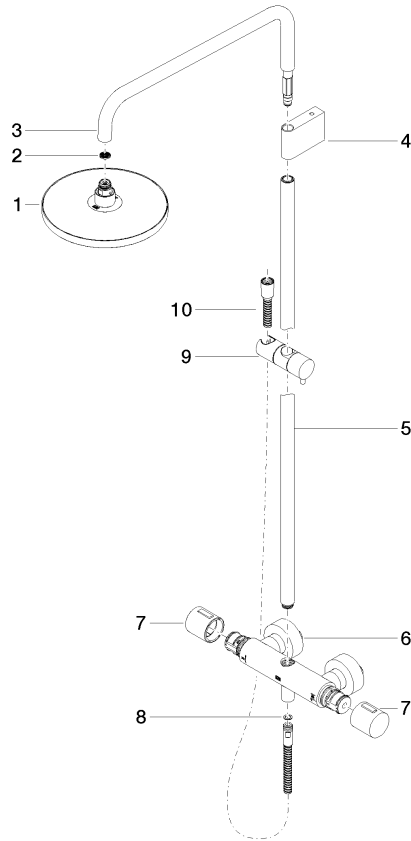

**Showerpipe with shower thermostat without hand shower FlowReduce -
Brushed Bronze**

IMO

34 459 979

Fits: IMO, LULU, TARA, LISSÉ, VAIA, META

- shower with fixed riser projection 453mm
- overhead shower: rain flow
- rain shower Ø 220 mm
- rain shower with anti-scale system
- max. rainshower flow 7 l/min
- rotary diverter with volume control and shut-off function
- slide-on rosettes Ø 70 mm
- height of fittings up to rain shower (bottom edge) 1009mm
- height of fittings up to top edge of elbow 1150mm
- gauge 150 mm - 13 mm
- metal shower hose 1750mm with integrated anti-twist protection
- 1/2" connection
- slide bar
- Pipe diameter 23.5 mm
- quick clearing
- This product can help a building meet the requirements of Green Building Rating Systems, e.g. LEED®, BREEAM®, DGNB
- WRAS 2204013

34 459 979
mm [inches]
1:10

Flow rate chart

Codes & Standards

DIN 4109

ISO 3822

Scottish Water
Byelaws

UK Water Supply
Regulations

Ü-Zeichen

Showerpipe with shower thermostat without hand shower FlowReduce -
Brushed Bronze

IMO

34 459 979

Certificates

WRAS_2204

LGA_38

Showerpipe with shower thermostat without hand shower FlowReduce - Brushed Bronze

IMO

34 459 979

Product version from 4/1/2024

Parts for other
finishes can be found
here: [Chrome](#)

Showerpipe with shower thermostat without hand shower FlowReduce -
Brushed Bronze

IMO

34 459 979

Spare parts list