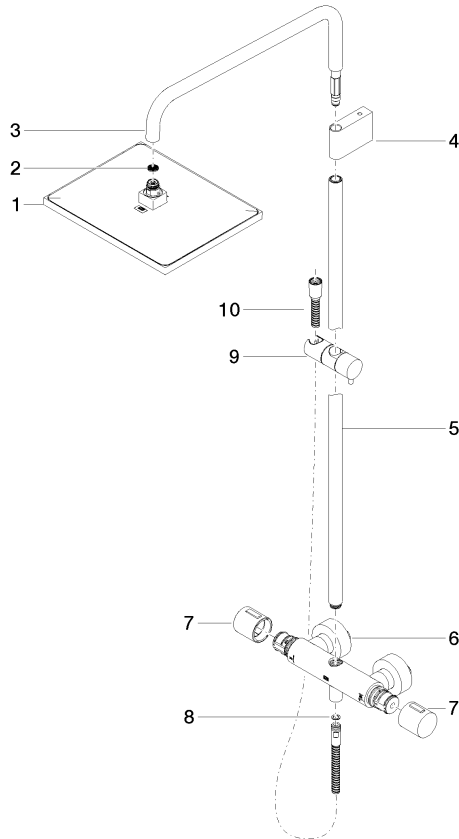

34 459 980

Fits: IMO, MEM, CL.1, CYO

- shower with fixed riser projection 453mm
- overhead shower: rain flow
- rain shower 300 x 240mm
- rain shower with anti-scale system
- max. rainshower flow 20 l/min
- Function from: 12 l/min
- rotary diverter with volume control and shut-off function
- slide-on rosettes Ø 70 mm
- height of fittings up to rain shower (bottom edge) 1009mm
- height of fittings up to top edge of elbow 1150mm
- gauge 150 mm - 13 mm
- metal shower hose 1750mm with integrated anti-twist protection
- 1/2" connection
- slide bar
- Pipe diameter 23.5 mm
- quick clearing
- WRAS 2204013

34 459 980

mm [inches]
1:10

Flow rate chart

Codes & Standards

DIN 4109

EN 1717

ISO 3822

Scottish Water
Byelaws

UK Water Supply
Regulations

Ü-Zeichen

Showerpipe with shower thermostat without hand shower - Platinum

IMO

34 459 980

Certificates

WRAS_2204

LGA_38

Belgaqua_21-032-2

34 459 980

Product version from 6/1/2024

Parts for other finishes can be found here: [Chrome](#)

Showerpipe with shower thermostat without hand shower - Platinum

IMO

34 459 980

Spare parts list