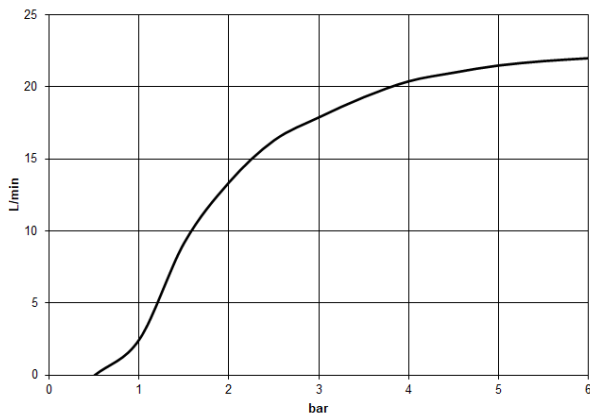

34 459 980

Fits: IMO, MEM, CL.1, CYO

- shower with fixed riser projection 453mm
- overhead shower: rain flow
- rain shower 300 x 240mm
- rain shower with anti-scale system
- max. rainshower flow 20 l/min
- Function from: 12 l/min
- rotary diverter with volume control and shut-off function
- slide-on rosettes Ø 70 mm
- height of fittings up to rain shower (bottom edge) 1009mm
- height of fittings up to top edge of elbow 1150mm
- gauge 150 mm - 13 mm
- metal shower hose 1750mm with integrated anti-twist protection
- 1/2" connection
- slide bar
- Pipe diameter 23.5 mm
- quick clearing
- WRAS 2204013

This article does not include a hand shower!
Intrinsic protection against back flow.

	Dark Chrome	34 459 980-19
	Chrome	34 459 980-00
	Brushed Platinum	34 459 980-06
	Platinum	34 459 980-08
	Brushed Light Gold	34 459 980-27
	Brushed Durabronze (23kt Gold)	34 459 980-28
	Matte Black	34 459 980-33
		34 459 980-39
	Brushed Bronze	34 459 980-42
		34 459 980-43
	Brushed Champagne (22kt Gold)	34 459 980-46
	Champagne (22kt Gold)	34 459 980-47
	Brushed Chrome	34 459 980-93
	Brushed Dark Platinum	34 459 980-99

34 459 980

mm [inches]
1:10

Flow rate chart

Codes & Standards

DIN 4109

ISO 3822

Scottish Water
Byelaws

UK Water Supply
Regulations