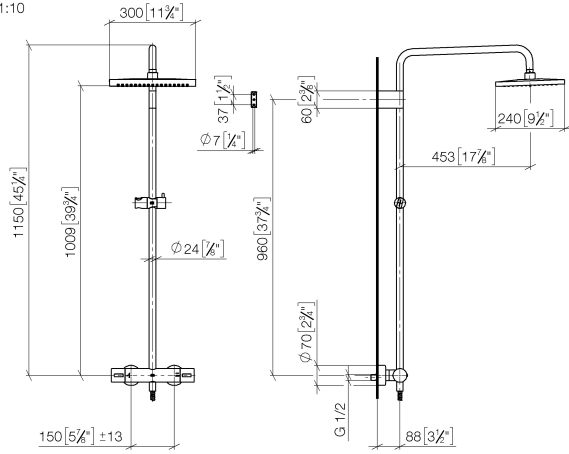

34 459 980

Fits: IMO, MEM, CL.1, CYO

- shower with fixed riser projection 453mm
- overhead shower: rain flow
- rain shower 300 x 240mm
- rain shower with anti-scale system
- max. rainshower flow 20 l/min
- Function from: 12 l/min
- rotary diverter with volume control and shut-off function
- slide-on rosettes Ø 70 mm
- height of fittings up to rain shower (bottom edge) 1009mm
- height of fittings up to top edge of elbow 1150mm
- gauge 150 mm - 13 mm
- metal shower hose 1750mm with integrated anti-twist protection
- 1/2" connection
- slide bar
- Pipe diameter 23.5 mm
- quick clearing
- WRAS 2204013

This article does not include a hand shower!
Intrinsic protection against back flow.

	Dark Chrome	34 459 980-19
	Chrome	34 459 980-00
	Brushed Platinum	34 459 980-06
	Platinum	34 459 980-08
	Brushed Light Gold	34 459 980-27
	Brushed Durabronze (23kt Gold)	34 459 980-28
	Matte Black	34 459 980-33
		34 459 980-39
	Brushed Bronze	34 459 980-42
		34 459 980-43
	Brushed Champagne (22kt Gold)	34 459 980-46
	Champagne (22kt Gold)	34 459 980-47
	Brushed Chrome	34 459 980-93
	Brushed Dark Platinum	34 459 980-99

34 459 980

mm [inches]
1:10

Flow rate chart

Codes & Standards

DIN 4109

ISO 3822

Scottish Water
Byelaws

UK Water Supply
Regulations

Ü-Zeichen

Showerpipe with shower thermostat without hand shower - Dark Chrome

IMO

34 459 980

Certificates

WRAS_2204

LGA_38

34 459 980