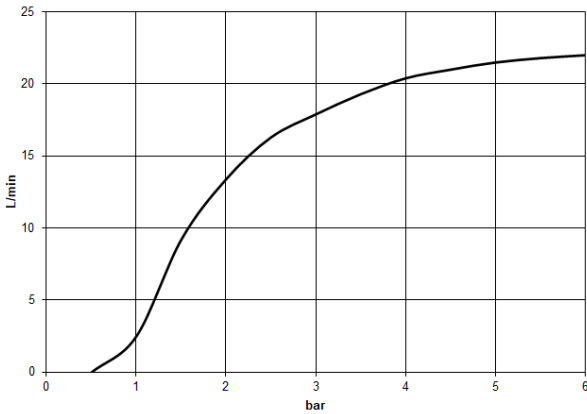

**Showerpipe with shower thermostat without hand shower - Brushed Durabronz
(23kt Gold)**

34 459 980
mm [inches]
1:10

Flow rate chart

Codes & Standards

DIN 4109

EN 1717

ISO 3822

Scottish Water
Byelaws