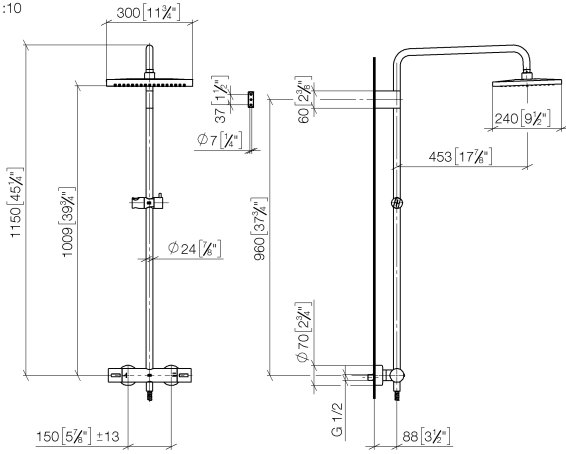

**Showerpipe with shower thermostat without hand shower - Brushed Durabronze
(23kt Gold)**

IMO

34 459 980

Fits: IMO, MEM, CL.1, CYO

- shower with fixed riser projection 453mm
- overhead shower: rain flow
- rain shower 300 x 240mm
- rain shower with anti-scale system
- max. rainshower flow 20 l/min
- Function from: 12 l/min
- rotary diverter with volume control and shut-off function
- slide-on rosettes Ø 70 mm
- height of fittings up to rain shower (bottom edge) 1009mm
- height of fittings up to top edge of elbow 1150mm
- gauge 150 mm - 13 mm
- metal shower hose 1750mm with integrated anti-twist protection
- 1/2" connection
- slide bar
- Pipe diameter 23.5 mm
- quick clearing
- WRAS 2204013

**Showerpipe with shower thermostat without hand shower - Brushed Durabronz
(23kt Gold)**

34 459 980
mm [inches]
1:10

Flow rate chart

Codes & Standards

DIN 4109

EN 1717

ISO 3822

Scottish Water
Byelaws