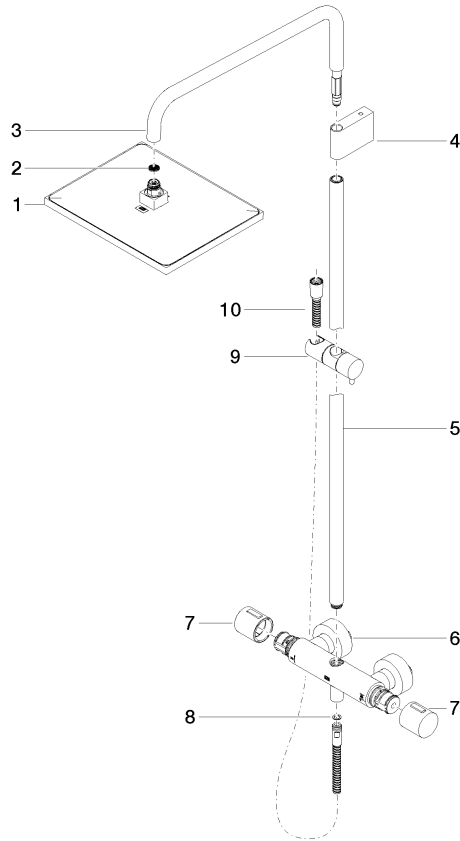

Showerpipe with shower thermostat without hand shower - Brushed Durabronz (23kt Gold)

34 459 980

Product version from 6/1/2024

Parts for other
finishes can be found
here: [Chrome](#)