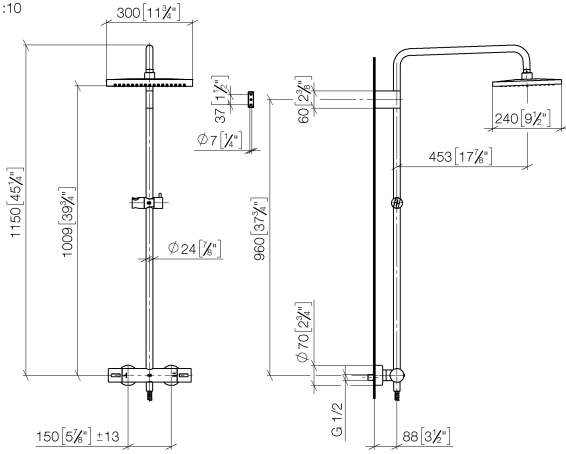

**Showerpipe with shower thermostat without hand shower - Brushed
Champagne (22kt Gold)**

IMO

34 459 980

Fits: IMO, MEM, CL.1, CYO

- shower with fixed riser projection 453mm
- overhead shower: rain flow
- rain shower 300 x 240mm
- rain shower with anti-scale system
- max. rainshower flow 20 l/min
- Function from: 12 l/min
- rotary diverter with volume control and shut-off function
- slide-on rosettes Ø 70 mm
- height of fittings up to rain shower (bottom edge) 1009mm
- height of fittings up to top edge of elbow 1150mm
- gauge 150 mm - 13 mm
- metal shower hose 1750mm with integrated anti-twist protection
- 1/2" connection
- slide bar
- Pipe diameter 23.5 mm
- quick clearing
- WRAS 2204013

**Showerpipe with shower thermostat without hand shower - Brushed
Champagne (22kt Gold)**

IMO

34 459 980

mm [inches]

1:10

Flow rate chart

Codes & Standards

DIN 4109