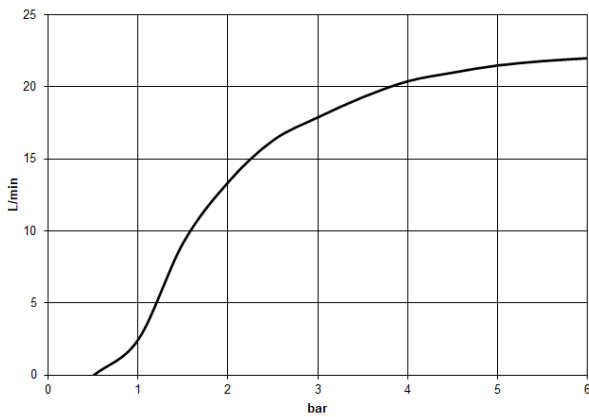

**Showerpipe with shower thermostat without hand shower - Brushed
Champagne (22kt Gold)**

IMO

34 459 980

mm [inches]

1:10

Flow rate chart

Codes & Standards

DIN 4109