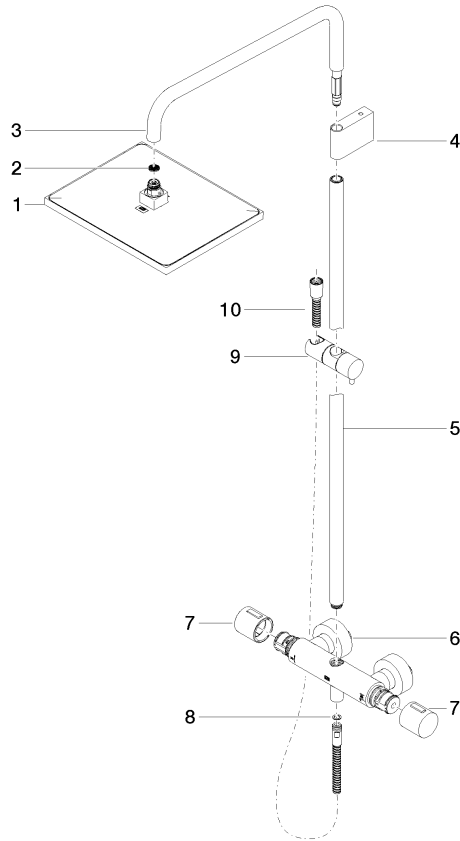

**Showerpipe with shower thermostat without hand shower - Brushed
Champagne (22kt Gold)**

IMO

34 459 980

Fits: IMO, MEM, CL.1, CYO

- shower with fixed riser projection 453mm
- overhead shower: rain flow
- rain shower 300 x 240mm
- rain shower with anti-scale system
- max. rainshower flow 20 l/min
- Function from: 12 l/min
- rotary diverter with volume control and shut-off function
- slide-on rosettes Ø 70 mm
- height of fittings up to rain shower (bottom edge) 1009mm
- height of fittings up to top edge of elbow 1150mm
- gauge 150 mm - 13 mm
- metal shower hose 1750mm with integrated anti-twist protection
- 1/2" connection
- slide bar
- Pipe diameter 23.5 mm
- quick clearing
- WRAS 2204013

**Showerpipe with shower thermostat without hand shower - Brushed
Champagne (22kt Gold)**

IMO

34 459 980

mm [inches]

1:10

Flow rate chart

Codes & Standards

DIN 4109

WRAS_2204

LGA_38

Showerpipe with shower thermostat without hand shower - Brushed Champagne (22kt Gold)

34 459 980

Product version from 6/1/2024

Parts for other
finishes can be found
here: [Chrome](#)

Showerpipe with shower thermostat without hand shower - Brushed
Champagne (22kt Gold)

IMO

34 459 980

Spare parts list

Product version from 6/1/2024

No.	Item Number	Name	Quantity used	Delivery time
	04 12 05 063 00-46	shower	11	30