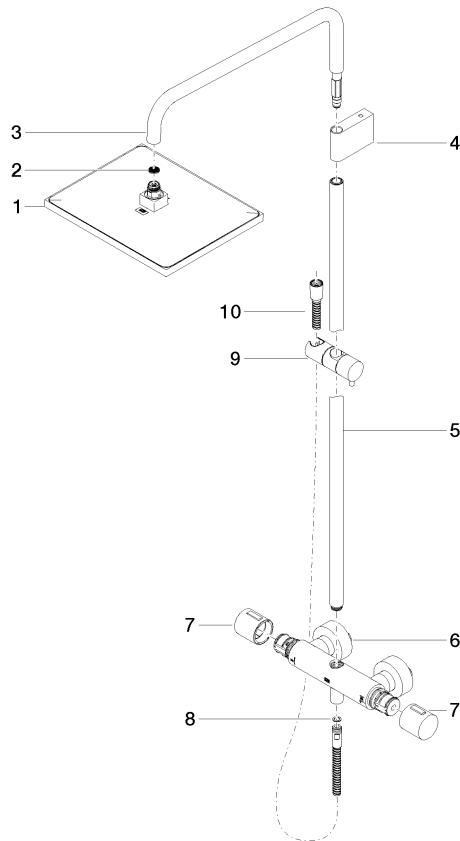

Showerpipe with shower thermostat without hand shower - Champagne (22kt Gold)

IMO

34 459 980

Fits: IMO, MEM, CL.1, CYO

- shower with fixed riser projection 453mm
- overhead shower: rain flow
- rain shower 300 x 240mm
- rain shower with anti-scale system
- max. rainshower flow 20 l/min
- Function from: 12 l/min
- rotary diverter with volume control and shut-off function
- slide-on rosettes Ø 70 mm
- height of fittings up to rain shower (bottom edge) 1009mm
- height of fittings up to top edge of elbow 1150mm
- gauge 150 mm - 13 mm
- metal shower hose 1750mm with integrated anti-twist protection
- 1/2" connection
- slide bar
- Pipe diameter 23.5 mm
- quick clearing
- WRAS 2204013

IMO

34 459 980

mm [inches]

1:10

Flow rate chart

Codes & Standards

DIN 4109

ISO 3822

LGA_38

Showerpipe with shower thermostat without hand shower - Champagne (22kt Gold)

IMO

34 459 980

Product version from 6/1/2024

Parts for other finishes can be found here: [Chrome](#)

Showerpipe with shower thermostat without hand shower - Champagne (22kt Gold)

IMO

34 459 980

Spare parts list

Product version from 6/1/2024

No.	Item Number	Name	Quantity used	Delivery time
	04 12 05 063 00-47	shower	11	30