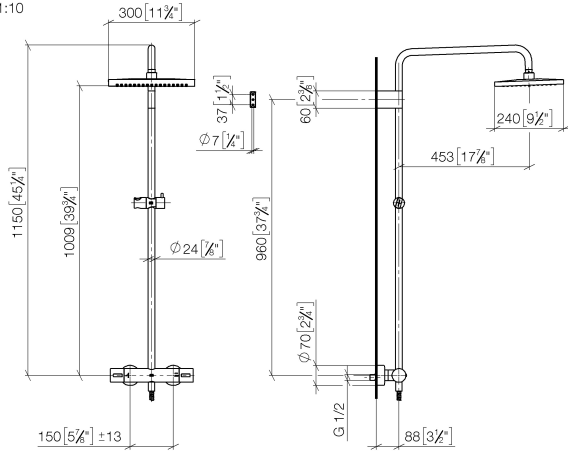

34 459 980

Fits: IMO, MEM, CL.1, CYO

- shower with fixed riser projection 453mm
- overhead shower: rain flow
- rain shower 300 x 240mm
- rain shower with anti-scale system
- max. rainshower flow 20 l/min
- Function from: 12 l/min
- rotary diverter with volume control and shut-off function
- slide-on rosettes Ø 70 mm
- height of fittings up to rain shower (bottom edge) 1009mm
- height of fittings up to top edge of elbow 1150mm
- gauge 150 mm - 13 mm
- metal shower hose 1750mm with integrated anti-twist protection
- 1/2" connection
- slide bar
- Pipe diameter 23.5 mm
- quick clearing
- WRAS 2204013

34 459 980

mm [inches]
1:10

Flow rate chart

Codes & Standards

DIN 4109

EN 1717

ISO 3822

Scottish Water
Byelaws

UK Water Supply
Regulations

Ü-Zeichen

Showerpipe with shower thermostat without hand shower - Brushed Chrome

IMO

34 459 980

Certificates

WRAS_2204

LGA_38

Product version from 6/1/2024

No.	Item Number	Name	Quantity used	Delivery time
	04 12 05 063 00-93	shower	11	20