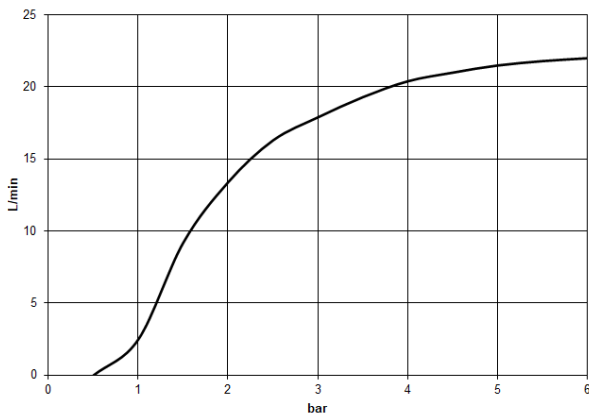

34 459 980

Fits: IMO, MEM, CL.1, CYO

- shower with fixed riser projection 453mm
- overhead shower: rain flow
- rain shower 300 x 240mm
- rain shower with anti-scale system
- max. rainshower flow 20 l/min
- Function from: 12 l/min
- rotary diverter with volume control and shut-off function
- slide-on rosettes Ø 70 mm
- height of fittings up to rain shower (bottom edge) 1009mm
- height of fittings up to top edge of elbow 1150mm
- gauge 150 mm - 13 mm
- metal shower hose 1750mm with integrated anti-twist protection
- 1/2" connection
- slide bar
- Pipe diameter 23.5 mm
- quick clearing
- WRAS 2204013

34 459 980

mm [inches]
1:10

Flow rate chart

Codes & Standards

DIN 4109

EN 1717

ISO 3822

Scottish Water
Byelaws