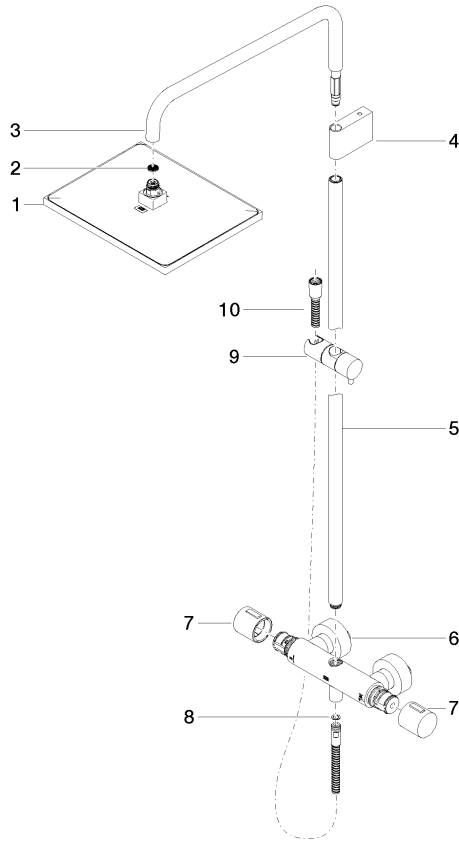

34 459 980

Fits: IMO, MEM, CL.1, CYO

- shower with fixed riser projection 453mm
- overhead shower: rain flow
- rain shower 300 x 240mm
- rain shower with anti-scale system
- max. rainshower flow 20 l/min
- Function from: 12 l/min
- rotary diverter with volume control and shut-off function
- slide-on rosettes Ø 70 mm
- height of fittings up to rain shower (bottom edge) 1009mm
- height of fittings up to top edge of elbow 1150mm
- gauge 150 mm - 13 mm
- metal shower hose 1750mm with integrated anti-twist protection
- 1/2" connection
- slide bar
- Pipe diameter 23.5 mm
- quick clearing
- WRAS 2204013

34 459 980

mm [inches]
1:10

Flow rate chart

Codes & Standards

DIN 4109

EN 1717

ISO 3822

Scottish Water
Byelaws

UK Water Supply
Regulations

Ü-Zeichen

Showerpipe with shower thermostat without hand shower - Brushed Chrome

IMO

34 459 980

Certificates

WRAS_2204

LGA_38

Belgaqua_21-032-2

34 459 980

Product version from 6/1/2024

Parts for other finishes can be found here: [Chrome](#)

Showerpipe with shower thermostat without hand shower - Brushed Chrome

IMO

34 459 980

Spare parts list