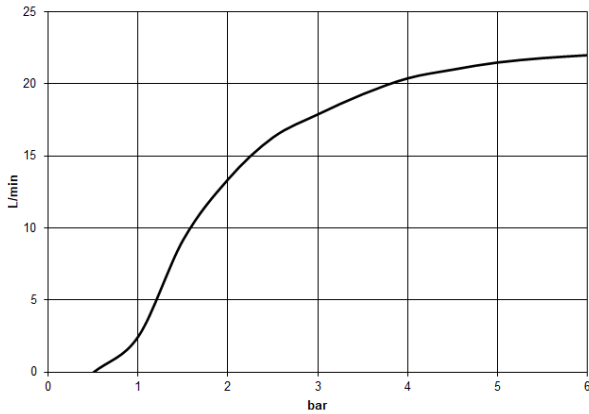

**Showerpipe with shower thermostat without hand shower - Brushed Dark Platinum**

IMO

34 459 980  
mm [inches]  
1:10

**Flow rate chart**

**Codes & Standards**

DIN 4109

EN 1717

ISO 3822