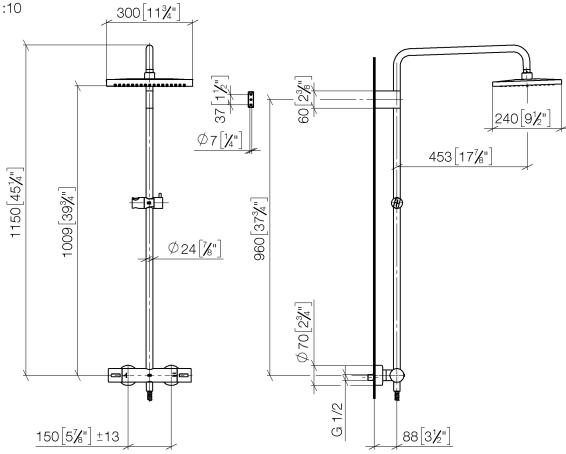

**Showerpipe with shower thermostat without hand shower - Brushed Dark Platinum**

IMO

34 459 980  
mm [inches]  
1:10

**Flow rate chart**

**Codes & Standards**

DIN 4109

EN 1717

ISO 3822