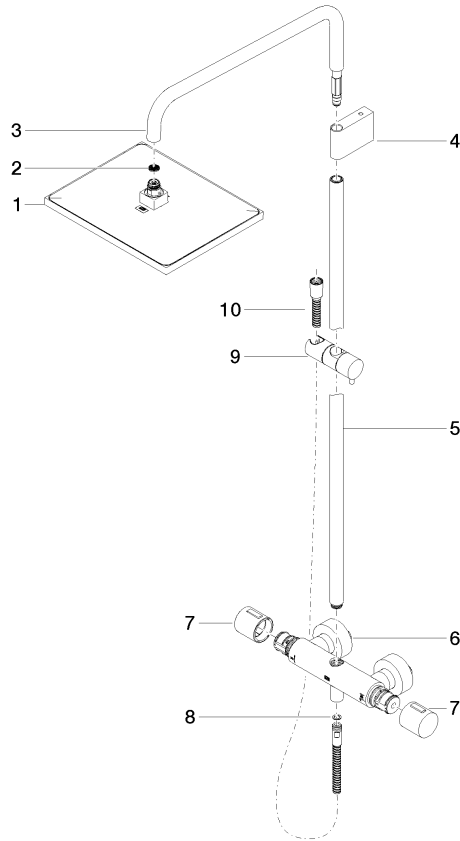

Showerpipe with shower thermostat without hand shower - Brushed Dark Platinum

34 459 980

Product version from 6/1/2024

Parts for other finishes can be found here: [Chrome](#)