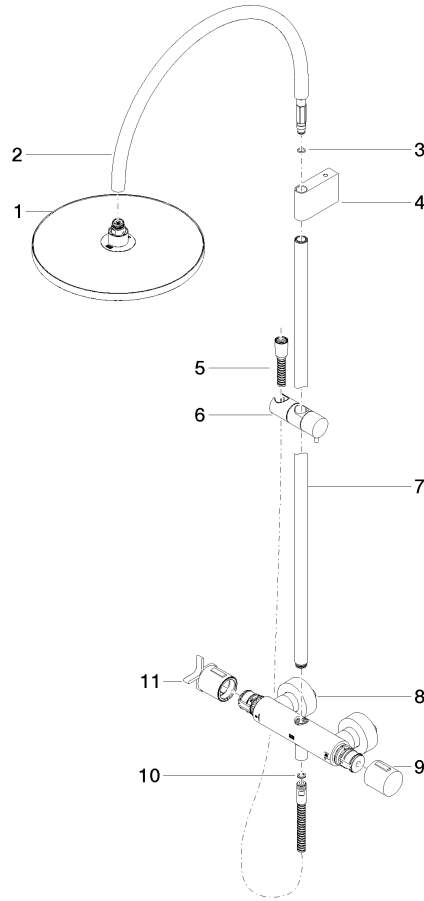

VAIA Shower pipe with shower thermostat without hand shower - Brushed Platinum

34 460 809

- shower with fixed riser projection 452mm
- overhead shower: rain flow
- rain shower Ø 300 mm
- rain shower with anti-scale system
- max. rainshower flow 14 l/min
- Function from: 10 l/min
- rotary diverter with volume control and shut-off function
- slide-on rosettes Ø 70 mm
- height of fittings up to rain shower (bottom edge) 964mm
- height of fittings up to top edge of elbow 1267mm
- gauge 150 mm - 13 mm
- metal shower hose 1750mm with integrated anti-twist protection
- 1/2" connection
- slide bar
- Pipe diameter 23.5 mm

VAIA Shower pipe with shower thermostat without hand shower - Brushed Platinum

34 460 809

mm [inches]

Flow rate chart

Codes & Standards

DIN 4109

EN 1717

ISO 3822

Ü-Zeichen

VAIA Shower pipe with shower thermostat without hand shower - Brushed Platinum

34 460 809

Certificates

Belgaqua_24-006-2 LGA_38

**VAIA Shower pipe with shower thermostat without hand shower - Brushed
Platinum**

34 460 809
Parts for other
finishes can be found
here: [Chrome](#)

Spare parts list

No.	Item Number	Name	Quantity used	Delivery time
1	04 12 05 091 00-06	shower	1	10
2	04 28 22 346 00-06	pipe	1	10
3	09 14 10 008 90	seal	1	2
4	90 17 11 150 00-06	holder	1	10
5	28 322 970-06	Metal shower hose 1/2" x 3/8" x 1750 mm - Brushed Platinum	1	2
6	12 570 970-06	Slide unit - Brushed Platinum	1	10
7	90 28 22 349 00-06	pipe	1	10
8	04 17 01 250 00-06	connection	1	10
9	90 17 33 015 00-06	handle	1	10
10	90 14 20 026 00 90	seal	1	2
11	90 17 33 030 00-06	handle	1	10