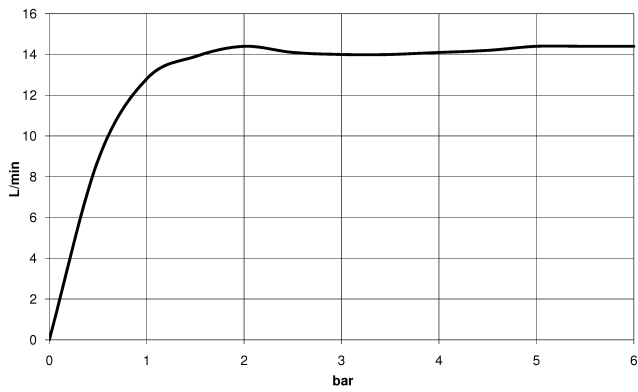

VAIA Shower pipe with shower thermostat without hand shower - Brushed Platinum

34 460 809

- shower with fixed riser projection 452mm
- overhead shower: rain flow
- rain shower Ø 300 mm
- rain shower with anti-scale system
- max. rainshower flow 14 l/min
- Function from: 10 l/min
- rotary diverter with volume control and shut-off function
- slide-on rosettes Ø 70 mm
- height of fittings up to rain shower (bottom edge) 964mm
- height of fittings up to top edge of elbow 1267mm
- gauge 150 mm - 13 mm
- metal shower hose 1750mm with integrated anti-twist protection
- 1/2" connection
- slide bar
- Pipe diameter 23.5 mm

This article does not include a hand shower!

Intrinsic protection against back flow.

	Brushed Platinum	34 460 809-06
	Chrome	34 460 809-00
	Platinum	34 460 809-08
	Dark Chrome	34 460 809-19
	Brushed Durabrass (23kt Gold)	34 460 809-28
	Brushed Bronze	34 460 809-42
	Brushed Champagne (22kt Gold)	34 460 809-46
	Champagne (22kt Gold)	34 460 809-47
	Brushed Dark Platinum	34 460 809-99

VAIA Shower pipe with shower thermostat without hand shower - Brushed Platinum

34 460 809

mm [inches]

Flow rate chart

Codes & Standards

DIN 4109

EN 1717

ISO 3822