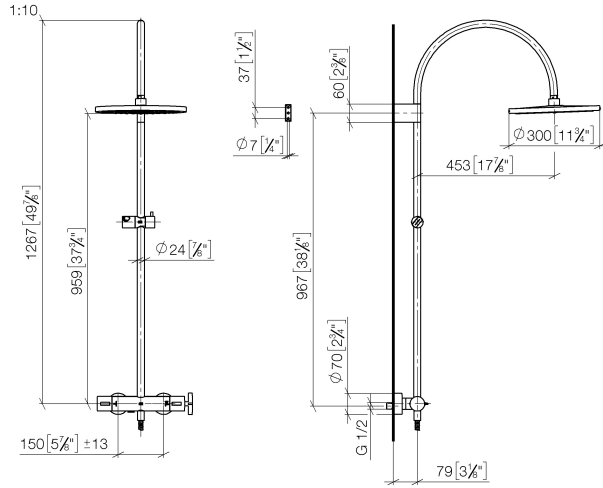

VAIA Shower pipe with shower thermostat without hand shower - Brushed Platinum

34 460 809

- shower with fixed riser projection 452mm
- overhead shower: rain flow
- rain shower Ø 300 mm
- rain shower with anti-scale system
- max. rainshower flow 14 l/min
- Function from: 10 l/min
- rotary diverter with volume control and shut-off function
- slide-on rosettes Ø 70 mm
- height of fittings up to rain shower (bottom edge) 964mm
- height of fittings up to top edge of elbow 1267mm
- gauge 150 mm - 13 mm
- metal shower hose 1750mm with integrated anti-twist protection
- 1/2" connection
- slide bar
- Pipe diameter 23.5 mm

This article does not include a hand shower!

Intrinsic protection against back flow.

	Brushed Platinum	34 460 809-06
	Chrome	34 460 809-00
	Platinum	34 460 809-08
	Dark Chrome	34 460 809-19
	Brushed Durabrass (23kt Gold)	34 460 809-28
	Brushed Bronze	34 460 809-42
	Brushed Champagne (22kt Gold)	34 460 809-46
	Champagne (22kt Gold)	34 460 809-47
	Brushed Dark Platinum	34 460 809-99

VAIA Shower pipe with shower thermostat without hand shower - Brushed Platinum

34 460 809

mm [inches]

Flow rate chart

Codes & Standards

DIN 4109

EN 1717

ISO 3822

34 460 809
Parts for other
finishes can be found
here: [Chrome](#)

Spare parts list

No.	Item Number	Name	Quantity used	Delivery time
1	04 12 05 091 00-06	shower	1	10
2	04 28 22 346 00-06	pipe	1	10
3	09 14 10 008 90	seal	1	2
4	90 17 11 150 00-06	holder	1	10
5	28 322 970-06	Metal shower hose 1/2" x 3/8" x 1750 mm - Brushed Platinum	1	2
6	12 570 970-06	Slide unit - Brushed Platinum	1	10
7	90 28 22 349 00-06	pipe	1	10
8	04 17 01 250 00-06	connection	1	10
9	90 17 33 015 00-06	handle	1	10
10	90 14 20 026 00 90	seal	1	2
11	90 17 33 030 00-06	handle	1	10