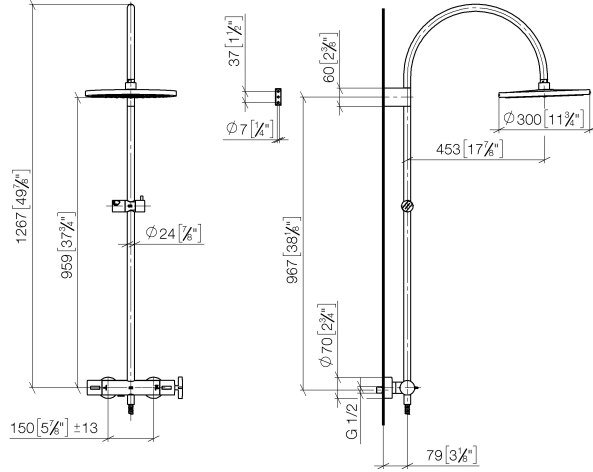

VAIA Shower pipe with shower thermostat without hand shower - Brushed Champagne (22kt Gold)

VAIA

34 460 809

- shower with fixed riser projection 452mm
- overhead shower: rain flow
- rain shower Ø 300 mm
- rain shower with anti-scale system
- max. rainshower flow 14 l/min
- Function from: 10 l/min
- rotary diverter with volume control and shut-off function
- slide-on rosettes Ø 70 mm
- height of fittings up to rain shower (bottom edge) 964mm
- height of fittings up to top edge of elbow 1267mm
- gauge 150 mm - 13 mm
- metal shower hose 1750mm with integrated anti-twist protection
- 1/2" connection
- slide bar
- Pipe diameter 23.5 mm

This article does not include a hand shower!
Intrinsic protection against back flow.

	Brushed Champagne (22kt Gold)	34 460 809-46
	Chrome	34 460 809-00
	Brushed Platinum	34 460 809-06
	Platinum	34 460 809-08
	Dark Chrome	34 460 809-19
	Brushed Durabronze (23kt Gold)	34 460 809-28
	Brushed Bronze	34 460 809-42
	Champagne (22kt Gold)	34 460 809-47
	Brushed Dark Platinum	34 460 809-99

34 460 809

mm [inches]

1:10

Flow rate chart

Codes & Standards

DIN 4109

EN 1717

ISO 3822

VAIA

34 460 809
Parts for other
finishes can be found
here: [Chrome](#)

Spare parts list

No.	Item Number	Name	Quantity used	Delivery time
1	04 12 05 091 00-46	shower	1	30
2	04 28 22 346 00-46	pipe	1	60
3	09 14 10 008 90	seal	1	2
4	90 17 11 150 00-46	holder	1	30
5	28 322 970-46	Metal shower hose 1/2" x 3/8" x 1750 mm - Brushed Champagne (22kt Gold)	1	30
6	12 570 970-46	Slide unit - Brushed Champagne (22kt Gold)	1	30
7	90 28 22 349 00-46	pipe	1	30
8	04 17 01 250 00-46	connection	1	60
9	90 17 33 015 00-46	handle	1	30
10	90 14 20 026 00 90	seal	1	2
11	90 17 33 030 00-46	handle	1	30