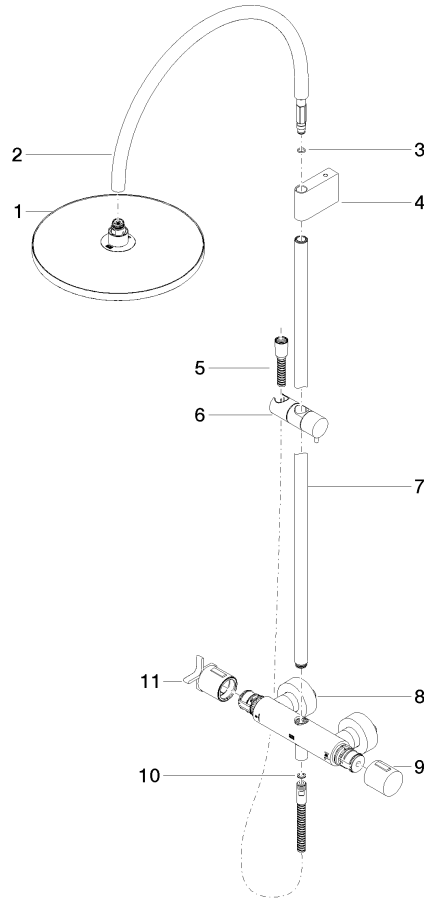

VAIA Shower pipe with shower thermostat without hand shower - Brushed Champagne (22kt Gold)

VAIA

34 460 809

- shower with fixed riser projection 452mm
- overhead shower: rain flow
- rain shower Ø 300 mm
- rain shower with anti-scale system
- max. rainshower flow 14 l/min
- Function from: 10 l/min
- rotary diverter with volume control and shut-off function
- slide-on rosettes Ø 70 mm
- height of fittings up to rain shower (bottom edge) 964mm
- height of fittings up to top edge of elbow 1267mm
- gauge 150 mm - 13 mm
- metal shower hose 1750mm with integrated anti-twist protection
- 1/2" connection
- slide bar
- Pipe diameter 23.5 mm

34 460 809

mm [inches]

1:10

Flow rate chart

Codes & Standards

DIN 4109

EN 1717

ISO 3822

Ü-Zeichen

VAIA Shower pipe with shower thermostat without hand shower - Brushed
Champagne (22kt Gold)

VAIA

34 460 809

Certificates

Belgaqua_24-006-2 LGA_38

VAIA Shower pipe with shower thermostat without hand shower - Brushed Champagne (22kt Gold)

VAIA

34 460 809
Parts for other
finishes can be found
here: [Chrome](#)

Spare parts list

No.	Item Number	Name	Quantity used	Delivery time
1	04 12 05 091 00-46	shower	1	30
2	04 28 22 346 00-46	pipe	1	60
3	09 14 10 008 90	seal	1	2
4	90 17 11 150 00-46	holder	1	30
5	28 322 970-46	Metal shower hose 1/2" x 3/8" x 1750 mm - Brushed Champagne (22kt Gold)	1	30
6	12 570 970-46	Slide unit - Brushed Champagne (22kt Gold)	1	30
7	90 28 22 349 00-46	pipe	1	30
8	04 17 01 250 00-46	connection	1	60
9	90 17 33 015 00-46	handle	1	30
10	90 14 20 026 00 90	seal	1	2
11	90 17 33 030 00-46	handle	1	30