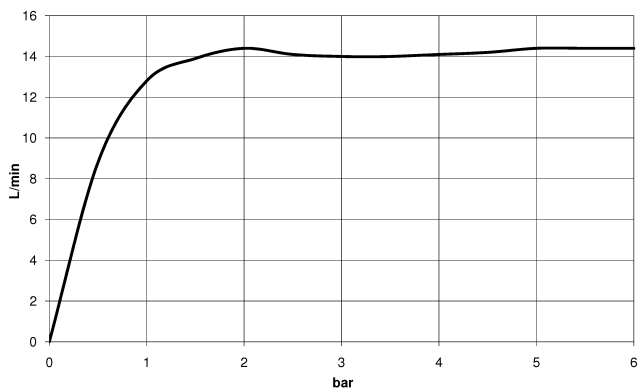

VAIA Shower pipe with shower thermostat without hand shower - Brushed Champagne (22kt Gold)

VAIA

34 460 809

- shower with fixed riser projection 452mm
- overhead shower: rain flow
- rain shower Ø 300 mm
- rain shower with anti-scale system
- max. rainshower flow 14 l/min
- Function from: 10 l/min
- rotary diverter with volume control and shut-off function
- slide-on rosettes Ø 70 mm
- height of fittings up to rain shower (bottom edge) 964mm
- height of fittings up to top edge of elbow 1267mm
- gauge 150 mm - 13 mm
- metal shower hose 1750mm with integrated anti-twist protection
- 1/2" connection
- slide bar
- Pipe diameter 23.5 mm

This article does not include a hand shower!
Intrinsic protection against back flow.

	Brushed Champagne (22kt Gold)	34 460 809-46
	Chrome	34 460 809-00
	Brushed Platinum	34 460 809-06
	Platinum	34 460 809-08
	Dark Chrome	34 460 809-19
	Brushed Durabronze (23kt Gold)	34 460 809-28
	Brushed Bronze	34 460 809-42
	Champagne (22kt Gold)	34 460 809-47
	Brushed Dark Platinum	34 460 809-99

34 460 809

mm [inches]

1:10

Flow rate chart

Codes & Standards

DIN 4109

EN 1717

ISO 3822