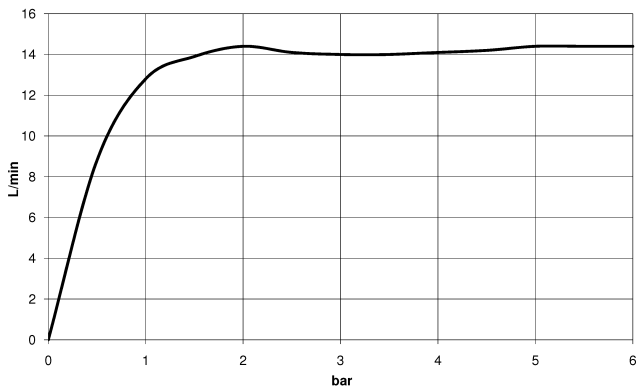

**TARA Shower pipe with shower thermostat without hand shower 300 mm -  
Chrome**

TARA

34 460 892

- shower with fixed riser projection 452mm
- overhead shower: rain flow
- rain shower Ø 300 mm
- rain shower with anti-scale system
- max. rainshower flow 14 l/min
- Function from: 10 l/min
- rotary diverter with volume control and shut-off function
- slide-on rosettes Ø 70 mm
- height of fittings up to rain shower (bottom edge) 964mm
- height of fittings up to top edge of elbow 1267mm
- gauge 150 mm - 13 mm
- metal shower hose 1750mm with integrated anti-twist protection
- 1/2" connection
- slide bar
- Pipe diameter 23.5 mm

This article does not include a hand shower!

Intrinsic protection against back flow.

	Chrome	34 460 892-00
	Brushed Platinum	34 460 892-06
	Platinum	34 460 892-08
	Dark Chrome	34 460 892-19
	Brushed Durabronze (23kt Gold)	34 460 892-28
	Matte Black	34 460 892-33
		34 460 892-39
	Brushed Bronze	34 460 892-42
		34 460 892-43
	Brushed Champagne (22kt Gold)	34 460 892-46
	Champagne (22kt Gold)	34 460 892-47
	Brushed Chrome	34 460 892-93
	Brushed Dark Platinum	34 460 892-99

**TARA Shower pipe with shower thermostat without hand shower 300 mm - Chrome**

TARA

34 460 892  
mm [inches]  
1:10

**Flow rate chart**

**Codes & Standards**

EN 1717

TARA Shower pipe with shower thermostat without hand shower 300 mm -  
Chrome