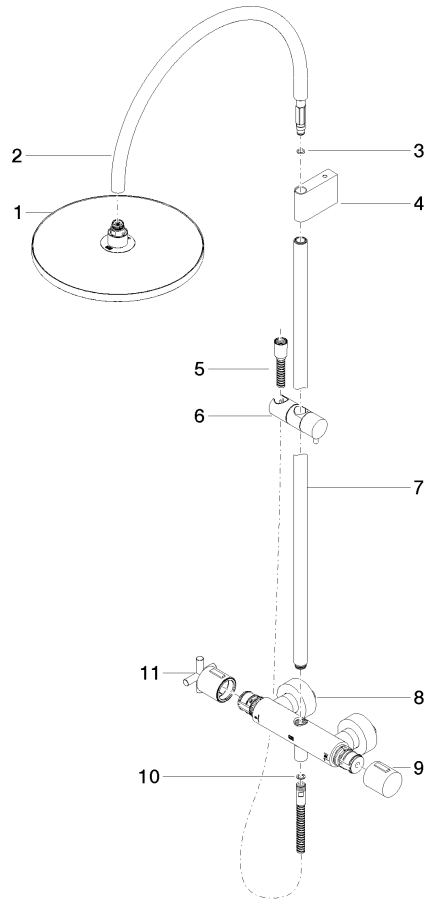

**TARA Shower pipe with shower thermostat without hand shower 300 mm -  
Chrome**

TARA

34 460 892

- shower with fixed riser projection 452mm
- overhead shower: rain flow
- rain shower Ø 300 mm
- rain shower with anti-scale system
- max. rainshower flow 14 l/min
- Function from: 10 l/min
- rotary diverter with volume control and shut-off function
- slide-on rosettes Ø 70 mm
- height of fittings up to rain shower (bottom edge) 964mm
- height of fittings up to top edge of elbow 1267mm
- gauge 150 mm - 13 mm
- metal shower hose 1750mm with integrated anti-twist protection
- 1/2" connection
- slide bar
- Pipe diameter 23.5 mm

**TARA Shower pipe with shower thermostat without hand shower 300 mm - Chrome**

TARA

34 460 892  
mm [inches]  
1:10

**Flow rate chart**

**Codes & Standards**

EN 1717

TARA Shower pipe with shower thermostat without hand shower 300 mm -  
Chrome

TARA Shower pipe with shower thermostat without hand shower 300 mm -  
Chrome

TARA

34 460 892

### Spare parts list