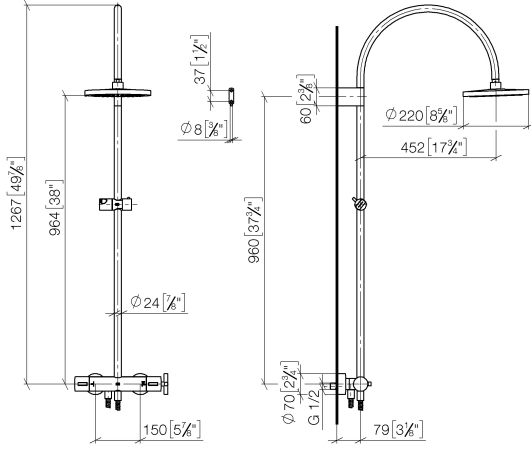

**TARA Shower pipe with shower thermostat without hand shower 300 mm -  
Chrome**

TARA

34 460 892

- shower with fixed riser projection 452mm
- overhead shower: rain flow
- rain shower Ø 300 mm
- rain shower with anti-scale system
- max. rainshower flow 14 l/min
- Function from: 10 l/min
- rotary diverter with volume control and shut-off function
- slide-on rosettes Ø 70 mm
- height of fittings up to rain shower (bottom edge) 964mm
- height of fittings up to top edge of elbow 1267mm
- gauge 150 mm - 13 mm
- metal shower hose 1750mm with integrated anti-twist protection
- 1/2" connection
- slide bar
- Pipe diameter 23.5 mm

This article does not include a hand shower!

Intrinsic protection against back flow.

	Chrome	34 460 892-00
	Brushed Platinum	34 460 892-06
	Platinum	34 460 892-08
	Dark Chrome	34 460 892-19
	Brushed Durabronze (23kt Gold)	34 460 892-28
	Matte Black	34 460 892-33
		34 460 892-39
	Brushed Bronze	34 460 892-42
		34 460 892-43
	Brushed Champagne (22kt Gold)	34 460 892-46
	Champagne (22kt Gold)	34 460 892-47
	Brushed Chrome	34 460 892-93
	Brushed Dark Platinum	34 460 892-99

**TARA Shower pipe with shower thermostat without hand shower 300 mm - Chrome**

TARA

34 460 892  
mm [inches]  
1:10

**Flow rate chart**

**Codes & Standards**

EN 1717

TARA Shower pipe with shower thermostat without hand shower 300 mm -  
Chrome

TARA Shower pipe with shower thermostat without hand shower 300 mm -  
Chrome

TARA

34 460 892