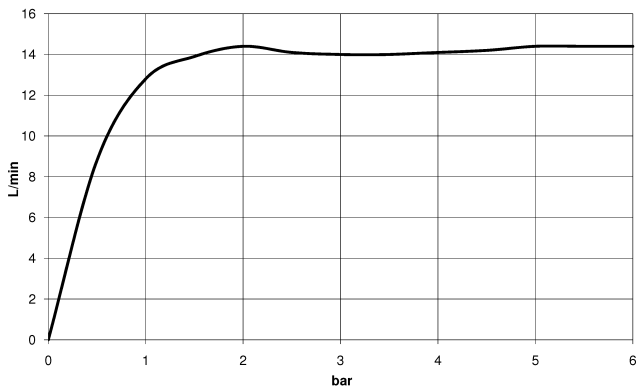

**TARA Shower pipe with shower thermostat without hand shower 300 mm -
Dark Chrome**

TARA

34 460 892

- shower with fixed riser projection 452mm
- overhead shower: rain flow
- rain shower Ø 300 mm
- rain shower with anti-scale system
- max. rainshower flow 14 l/min
- Function from: 10 l/min
- rotary diverter with volume control and shut-off function
- slide-on rosettes Ø 70 mm
- height of fittings up to rain shower (bottom edge) 964mm
- height of fittings up to top edge of elbow 1267mm
- gauge 150 mm - 13 mm
- metal shower hose 1750mm with integrated anti-twist protection
- 1/2" connection
- slide bar
- Pipe diameter 23.5 mm

This article does not include a hand shower!

Intrinsic protection against back flow.

	Dark Chrome	34 460 892-19
	Chrome	34 460 892-00
	Brushed Platinum	34 460 892-06
	Platinum	34 460 892-08
	Brushed Durabronze (23kt Gold)	34 460 892-28
	Matte Black	34 460 892-33
		34 460 892-39
	Brushed Bronze	34 460 892-42
		34 460 892-43
	Brushed Champagne (22kt Gold)	34 460 892-46
	Champagne (22kt Gold)	34 460 892-47
	Brushed Chrome	34 460 892-93
	Brushed Dark Platinum	34 460 892-99

34 460 892
mm [inches]

Flow rate chart

Codes & Standards

EN 1717

TARA Shower pipe with shower thermostat without hand shower 300 mm -
Dark Chrome

TARA

34 460 892

Certificates