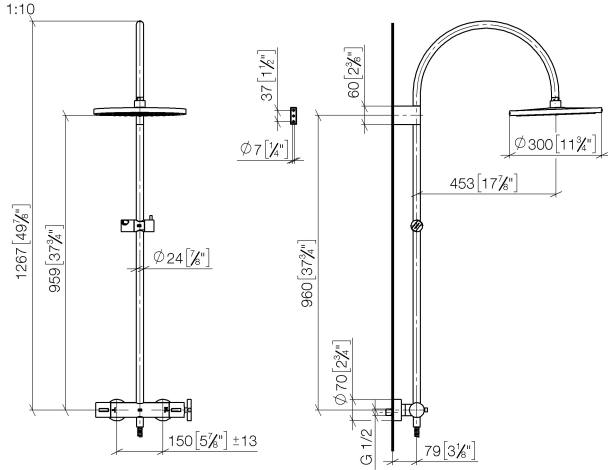

**TARA Shower pipe with shower thermostat without hand shower 300 mm -
Dark Chrome**

TARA

34 460 892

- shower with fixed riser projection 452mm
- overhead shower: rain flow
- rain shower Ø 300 mm
- rain shower with anti-scale system
- max. rainshower flow 14 l/min
- Function from: 10 l/min
- rotary diverter with volume control and shut-off function
- slide-on rosettes Ø 70 mm
- height of fittings up to rain shower (bottom edge) 964mm
- height of fittings up to top edge of elbow 1267mm
- gauge 150 mm - 13 mm
- metal shower hose 1750mm with integrated anti-twist protection
- 1/2" connection
- slide bar
- Pipe diameter 23.5 mm

34 460 892
mm [inches]

Flow rate chart

Codes & Standards

EN 1717

TARA Shower pipe with shower thermostat without hand shower 300 mm -
Dark Chrome

TARA

34 460 892

Certificates

Belgaqua_24-006-2

34 460 892

Product version from 4/1/2024

Parts for other
finishes can be found
here: [Chrome](#)

TARA Shower pipe with shower thermostat without hand shower 300 mm -
Dark Chrome

TARA

34 460 892

Spare parts list

Product version from 4/1/2024

No.	Item Number	Name	Quantity used	Delivery time
	04 12 05 091 00-19	shower	11	20