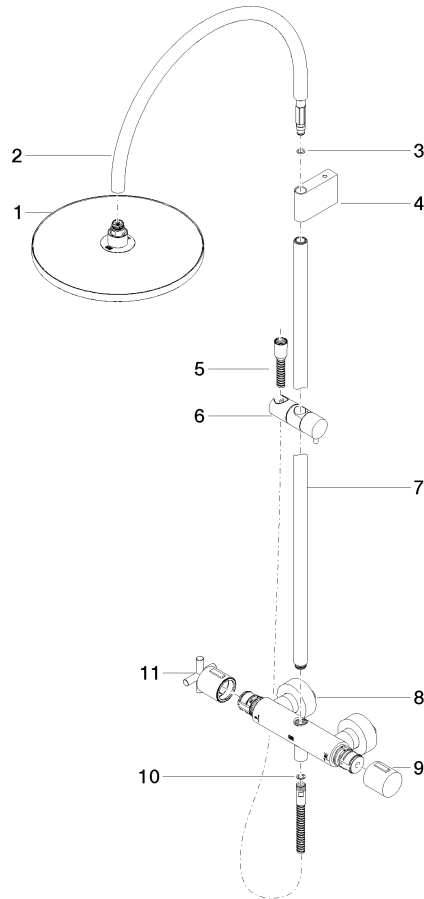

**TARA Shower pipe with shower thermostat without hand shower 300 mm -
Dark Chrome**

TARA

34 460 892

- shower with fixed riser projection 452mm
- overhead shower: rain flow
- rain shower Ø 300 mm
- rain shower with anti-scale system
- max. rainshower flow 14 l/min
- Function from: 10 l/min
- rotary diverter with volume control and shut-off function
- slide-on rosettes Ø 70 mm
- height of fittings up to rain shower (bottom edge) 964mm
- height of fittings up to top edge of elbow 1267mm
- gauge 150 mm - 13 mm
- metal shower hose 1750mm with integrated anti-twist protection
- 1/2" connection
- slide bar
- Pipe diameter 23.5 mm

34 460 892
mm [inches]

Flow rate chart

Codes & Standards

EN 1717

TARA Shower pipe with shower thermostat without hand shower 300 mm -
Dark Chrome

TARA

34 460 892

Certificates

Belgaqua_24-006-2

34 460 892

Product version from 4/1/2024

Parts for other
finishes can be found
here: [Chrome](#)

TARA Shower pipe with shower thermostat without hand shower 300 mm -
Dark Chrome

TARA

34 460 892

Spare parts list

Product version from 4/1/2024

No.	Item Number	Name	Quantity used	Delivery time
	04 12 05 091 00-19	shower	11	20