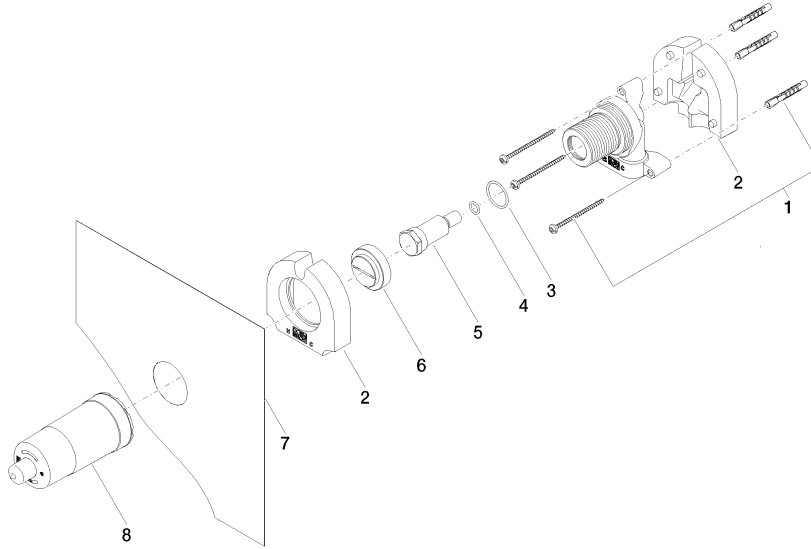

Concealed wall mounting -

35 003 970 90 Product version from 10/2/2019

- red brass, lead-free
- 2x female thread 1/2" connections
- dust cover
- anti-water packing
- soundproofing
- WRAS

Can only be combined with exposed trim parts 26
024 661-FF / 36 013 660-FF / 36 045 660-FF / 36
013 970-FF / 36 045 970-FF / 36 804 661-FF.

Scottish Water
Byelaws

UK Water Supply
Regulations

Ü-Zeichen

Concealed wall mounting -

35 003 970 90 Product version from 10/2/2019

Certificates

DVGW_DW-
6512DN0

LGA_18

WRAS_2003

WRAS_2101

Concealed wall mounting -

35 003 970 90 Product version from 10/2/2019

Spare parts list

No.	Item Number	Name	Quantity used	Delivery time
1	05 30 31 029 00 90	fixing set	1	2
2	09 11 11 019 90	accessories	2	2
3	09 14 10 112 90	seal	1	2
4	09 14 10 139 90	seal	1	2
5	09 31 20 038 90	plug	1	2
6	09 20 97 010 90	cap	1	2
7	04 14 03 079 00 90	gasket kit	1	2
8	09 21 02 178 90	cap	1	2