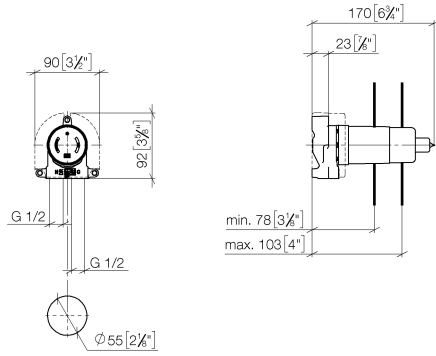

Concealed wall mounting -

35 003 970 90 Product version from 10/2/2019

- red brass, lead-free
- 2x female thread 1/2" connections
- dust cover
- anti-water packing
- soundproofing
- WRAS

Can only be combined with exposed trim parts 26
024 661-FF / 36 013 660-FF / 36 045 660-FF / 36
013 970-FF / 36 045 970-FF / 36 804 661-FF.

Concealed wall mounting -

35 003 970 90 Product version from 10/2/2019

mm [inches]

Flow rate chart

Codes & Standards

DIN 4109

EN 817

ISO 3822

Scottish Water
Byelaws

UK Water Supply
Regulations

Ü-Zeichen

Concealed wall mounting -

35 003 970 90 Product version from 10/2/2019

Certificates

DVGW_DW-
6512DN0

LGA_18