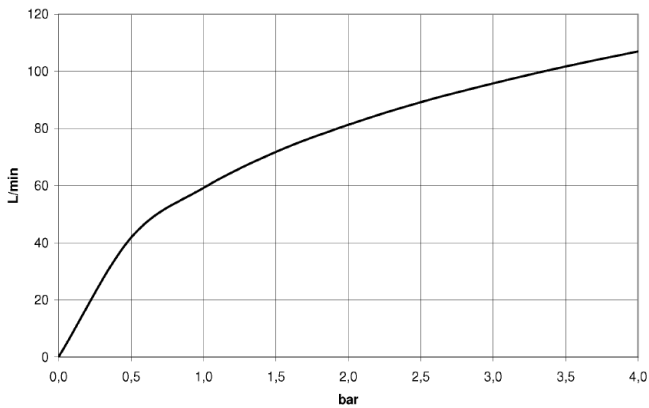

Flow rate chart

Codes & Standards

DIN 4109

EN 817

ISO 3822

Scottish Water
Byelaws

UK Water Supply
Regulations

Ü-Zeichen