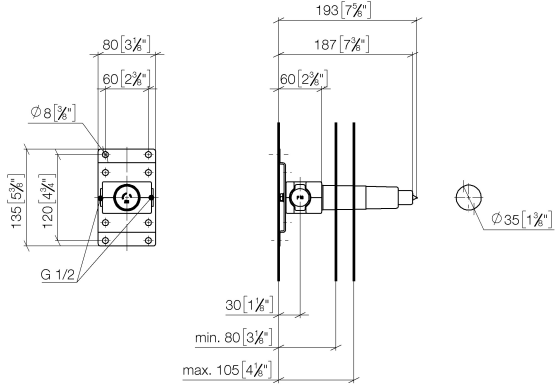

Concealed wall mounting -

35 050 970 90

- red brass, lead-free
- 2x female thread 1/2" connections
- dust cover
- anti-water packing
- soundproofing
- WRAS 2101043, 2011027

Recommended miscellaneous

Leak protection 1/2" -
● This article is needed 2x.

Rosette - Chrome
● with round rosette

12 720 660-00

Concealed wall mounting -

35 050 970 90

mm [inches]

Flow rate chart

Codes & Standards

EN 817