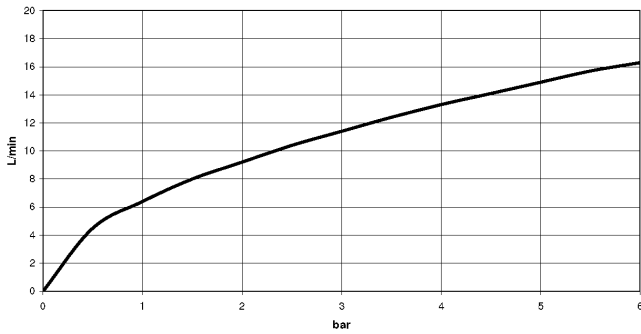

Rosette - Chrome
● with round rosette

12 720 660-00

Concealed wall mounting -

35 050 970 90

mm [inches]

Flow rate chart

Codes & Standards

EN 817