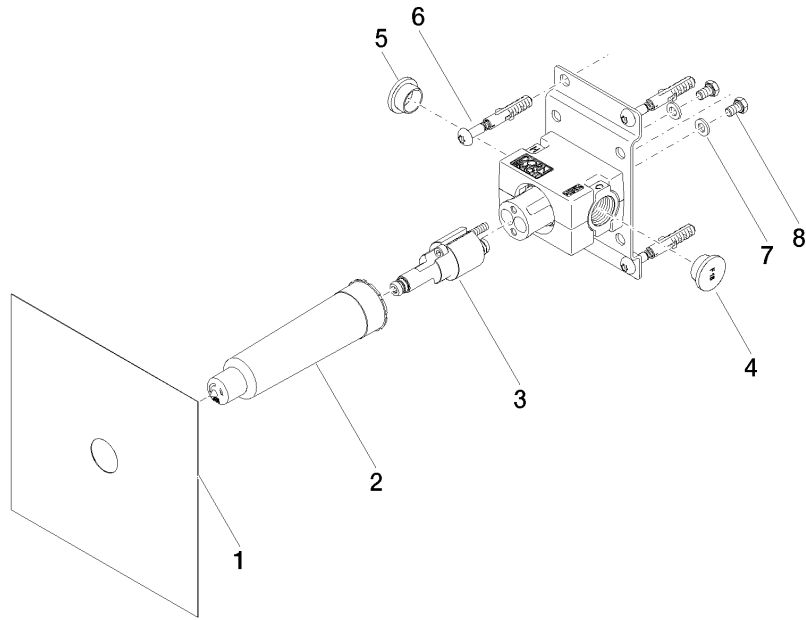

Concealed wall mounting -

---

35 050 970 90