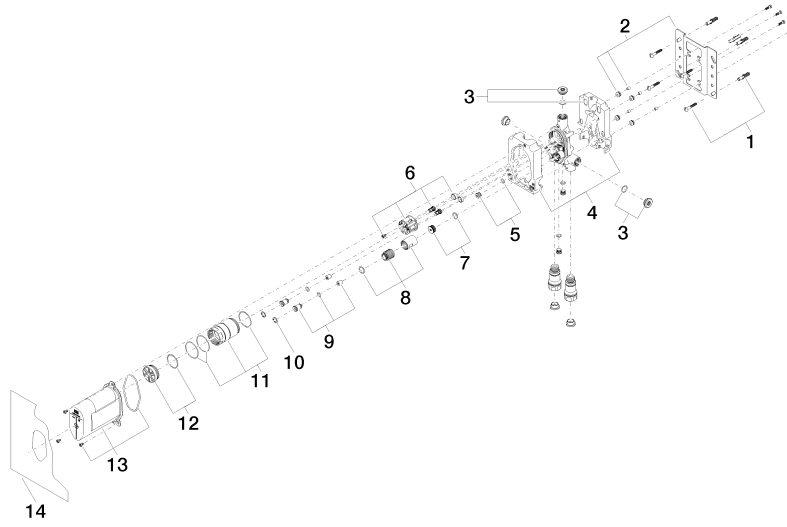

### Recommended miscellaneous

---

**Extension 25 mm -**

12 190 970 90

EDITION PRO Concealed single-lever mixer -

---

35 070 970 90

## EDITION PRO Concealed single-lever mixer -

---

35 070 970 90

### Spare parts list

No.	Item Number	Name	Quantity used	Delivery time
	04 30 31 024 01 90	fixing set	18	2