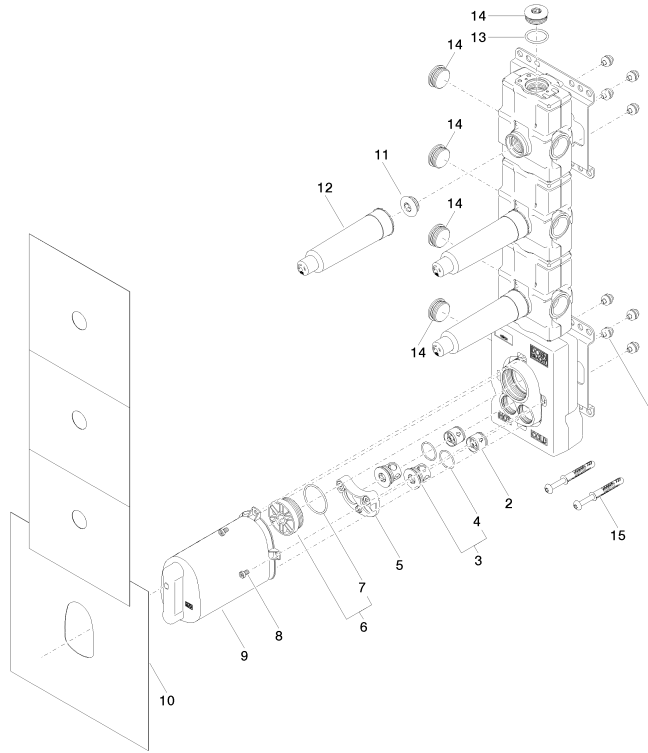

**Recommended miscellaneous**

**xGRID Attachment set for integrating in the dry wall construction -** 12 340 970 90

**Required miscellaneous**

**xGRID Installation track 555 mm -** 12 360 970 90

## xTOOL Concealed thermostat module with 3 valves -

35 531 970 90

### Certificates

Belgaqua\_21-031- WRAS\_2011026. ACS\_21 ACC LY 141. DVGW\_DW-6512DN0706.

**xTOOL Concealed thermostat module with 3 valves -**

35 531 970 90

**Spare parts list**

No.	Item Number	Name	Quantity used	Delivery time
1	90 23 01 091 00 90	set	8	2
2	90 23 01 045 00 90	back-flow preventer	2	2
3	04 21 34 077 00 90	nipple	2	2
4	09 14 10 098 90	seal	2	2
5	90 12 12 218 00 90	base	1	2
6	04 31 20 100 00 90	plug	1	2
7	09 14 10 111 90	seal	1	2
8	09 30 30 112 90	screw	4	2
9	04 21 02 174 01 90	cap	1	2
10	04 14 03 073 07 90	gasket kit	1	2
11	04 31 20 006 00 90	plug	3	2
12	09 21 02 173 90	cap	3	2
13	09 14 10 009 90	seal	1	2
14	09 31 20 003 90	plug	5	2
15	04 30 31 054 00 90	fixing set	2	2