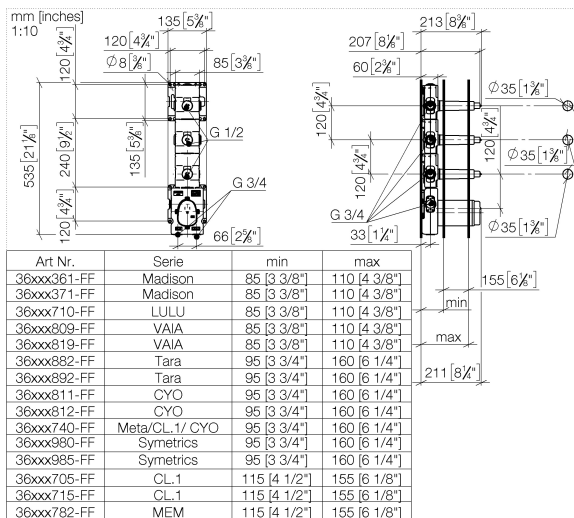

**Recommended miscellaneous**

**xGRID Attachment set for integrating in the dry wall construction -** 12 340 970 90

**Required miscellaneous**

**xGRID Installation track 555 mm -** 12 360 970 90

## xTOOL Concealed thermostat module with 3 valves -

35 531 970 90

### Certificates

Belgaqua\_21-031- WRAS\_2011026. ACS\_21 ACC LY 141. DVGW\_DW-6512DN0706.

**xTOOL Concealed thermostat module with 3 valves -**

35 531 970 90

**Spare parts list**

No.	Item Number	Name	Quantity used	Delivery time
1	90 23 01 091 00 90	set	8	2
2	90 23 01 045 00 90	back-flow preventer	2	2
3	04 21 34 077 00 90	nipple	2	2
4	09 14 10 098 90	seal	2	2
5	90 12 12 218 00 90	base	1	2
6	04 31 20 100 00 90	plug	1	2
7	09 14 10 111 90	seal	1	2
8	09 30 30 112 90	screw	4	2
9	04 21 02 174 01 90	cap	1	2
10	04 14 03 073 07 90	gasket kit	1	2
11	04 31 20 006 00 90	plug	3	2
12	09 21 02 173 90	cap	3	2
13	09 14 10 009 90	seal	1	2
14	09 31 20 003 90	plug	5	2
15	04 30 31 054 00 90	fixing set	2	2