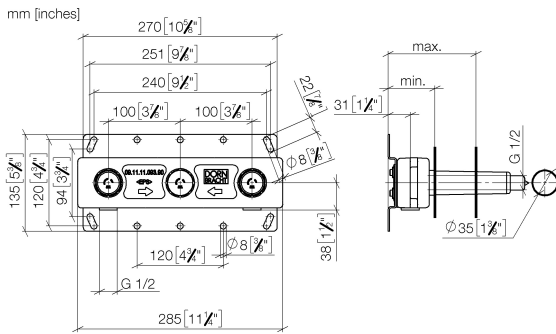

Concealed wall-mounted mixer centred spout -

35 700 970 90

- 3x dust cover
- 2x female thread 1/2" connections
- 1x female thread 1/2" outlet
- 3x sealing plug 1/2"
- gauge 100 mm
- WRAS 2211003

Recommended miscellaneous

Leak protection 1/2" -

- This article is needed 2x.

12 010 970 90

Concealed wall-mounted mixer centred spout -

35 700 970 90

		min	max
36xxx361-FF	Madison	85 [3 3/8"]	145 [5 5/8"]
36xxx809/819-FF	Vaia	85 [3 3/8"]	145 [5 5/8"]
36xxx882/892-FF	Tara.	85 [3 3/8"]	145 [5 5/8"]
36xxx811-FF	CYO	85 [3 3/8"]	145 [5 5/8"]
36xxx705-FF	CL. 1	110 [4 3/8"]	150 [5 7/8"]
36xxx782-FF	MEM	110 [4 3/8"]	150 [5 7/8"]

Codes & Standards

Scottish Water
Byelaws

UK Water Supply
Regulations

Certificates

WRAS_2211

Concealed wall-mounted mixer centred spout -

35 700 970 90

Product version from 4/1/2022

Concealed wall-mounted mixer centred spout -

35 700 970 90

Spare parts list

Product version from 4/1/2022

No.	Item Number	Name	Quantity used	Delivery time
	04 17 20 251 00 90	base	13	60