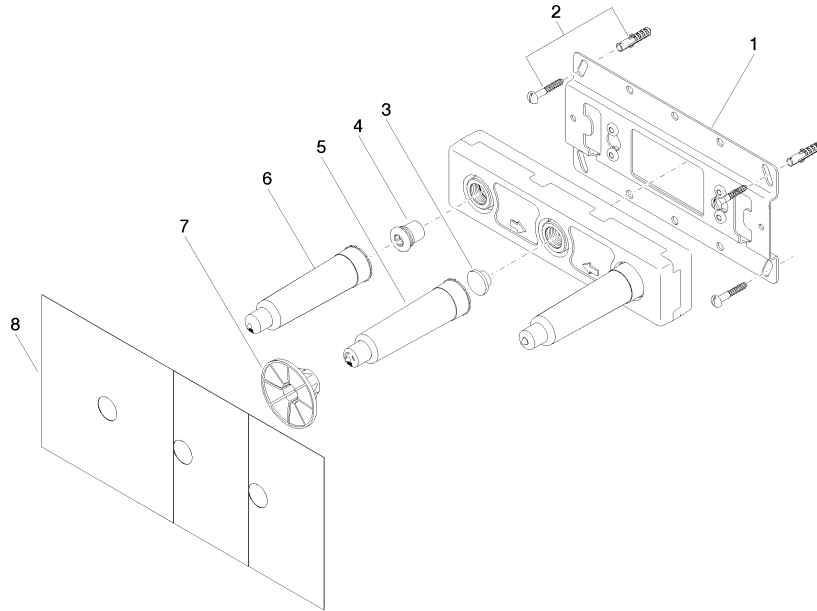

Concealed wall-mounted mixer centred spout -

35 700 970 90

- 3x dust cover
- 2x female thread 1/2" connections
- 1x female thread 1/2" outlet
- 3x sealing plug 1/2"
- gauge 100 mm
- WRAS 2211003

Recommended miscellaneous

Leak protection 1/2" -

- This article is needed 2x.

12 010 970 90

Concealed wall-mounted mixer centred spout -

35 700 970 90

		min	max
36xxx361-FF	Madison	85 [3 3/8"]	145 [5 5/8"]
36xxx809/819-FF	Vaia	85 [3 3/8"]	145 [5 5/8"]
36xxx882/892-FF	Tara.	85 [3 3/8"]	145 [5 5/8"]
36xxx811-FF	CYO	85 [3 3/8"]	145 [5 5/8"]
36xxx705-FF	CL. 1	110 [4 3/8"]	150 [5 7/8"]
36xxx782-FF	MEM	110 [4 3/8"]	150 [5 7/8"]

Codes & Standards

Scottish Water
Byelaws

UK Water Supply
Regulations

Certificates

WRAS_2211

Concealed wall-mounted mixer centred spout -

35 700 970 90

Product version from 4/1/2022

Concealed wall-mounted mixer centred spout -

35 700 970 90

Spare parts list

Product version from 4/1/2022

No.	Item Number	Name	Quantity used	Delivery time
	04 17 20 251 00 90	base	13	60