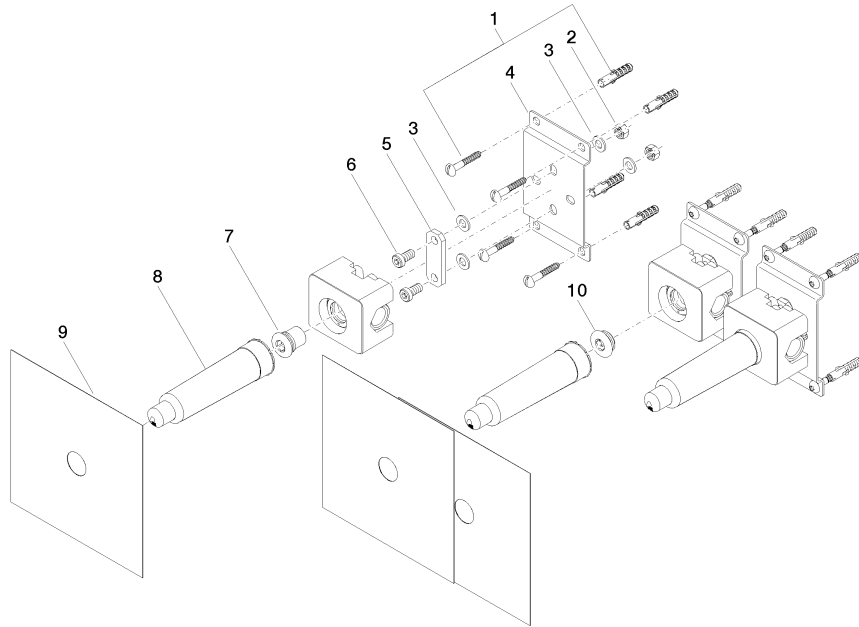

Concealed wall-mounted mixer variable positioning -

35 720 970 90

- red brass, lead-free
- 1/2" connection
- 3x sealing plug 1/2"
- 3x dust cover
- WRAS 2211003

Recommended miscellaneous

Leak protection 1/2" -
● This article is needed 2x.

12 010 970 90

Concealed wall-mounted mixer variable positioning -

35 720 970 90

mm [inches]

		min.	max.
36xxx361-FF	Madison	85 mm[3 3/8"]	145 mm[5 5/8"]
36xxx809/819-FF	Vaia	85 mm[3 3/8"]	145 mm[5 5/8"]
36xxx882/892-FF	Tara	85 mm[3 3/8"]	145 mm[5 5/8"]
36xxx811-FF	CYO	85 mm[3 3/8"]	145 mm[5 5/8"]
36xxx705-FF	CL.1	110 mm[4 3/8"]	150 mm[5 7/8"]
36xxx782-FF	MEM	110 mm[4 3/8"]	150 mm[5 7/8"]

Codes & Standards

Scottish Water
Byelaws

UK Water Supply
Regulations

Certificates

WRAS_2211

Concealed wall-mounted mixer variable positioning -

35 720 970 90

Product version from 4/1/2022

Concealed wall-mounted mixer variable positioning -

35 720 970 90

Spare parts list

Product version from 4/1/2022

No.	Item Number	Name	Quantity used	Delivery time
	04 30 31 024 01 90	fixing set	45	2