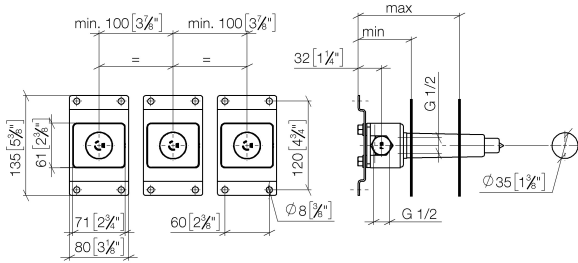

Concealed wall-mounted mixer variable positioning -

35 720 970 90

- red brass, lead-free
- 1/2" connection
- 3x sealing plug 1/2"
- 3x dust cover
- WRAS 2211003

Recommended miscellaneous

Leak protection 1/2" -
● This article is needed 2x.

12 010 970 90

Concealed wall-mounted mixer variable positioning -

35 720 970 90

mm [inches]

		min.	max.
36xxx361-FF	Madison	85 mm[3 3/8"]	145 mm[5 5/8"]
36xxx809/819-FF	Vaia	85 mm[3 3/8"]	145 mm[5 5/8"]
36xxx882/892-FF	Tara	85 mm[3 3/8"]	145 mm[5 5/8"]
36xxx811-FF	CYO	85 mm[3 3/8"]	145 mm[5 5/8"]
36xxx705-FF	CL.1	110 mm[4 3/8"]	150 mm[5 7/8"]
36xxx782-FF	MEM	110 mm[4 3/8"]	150 mm[5 7/8"]